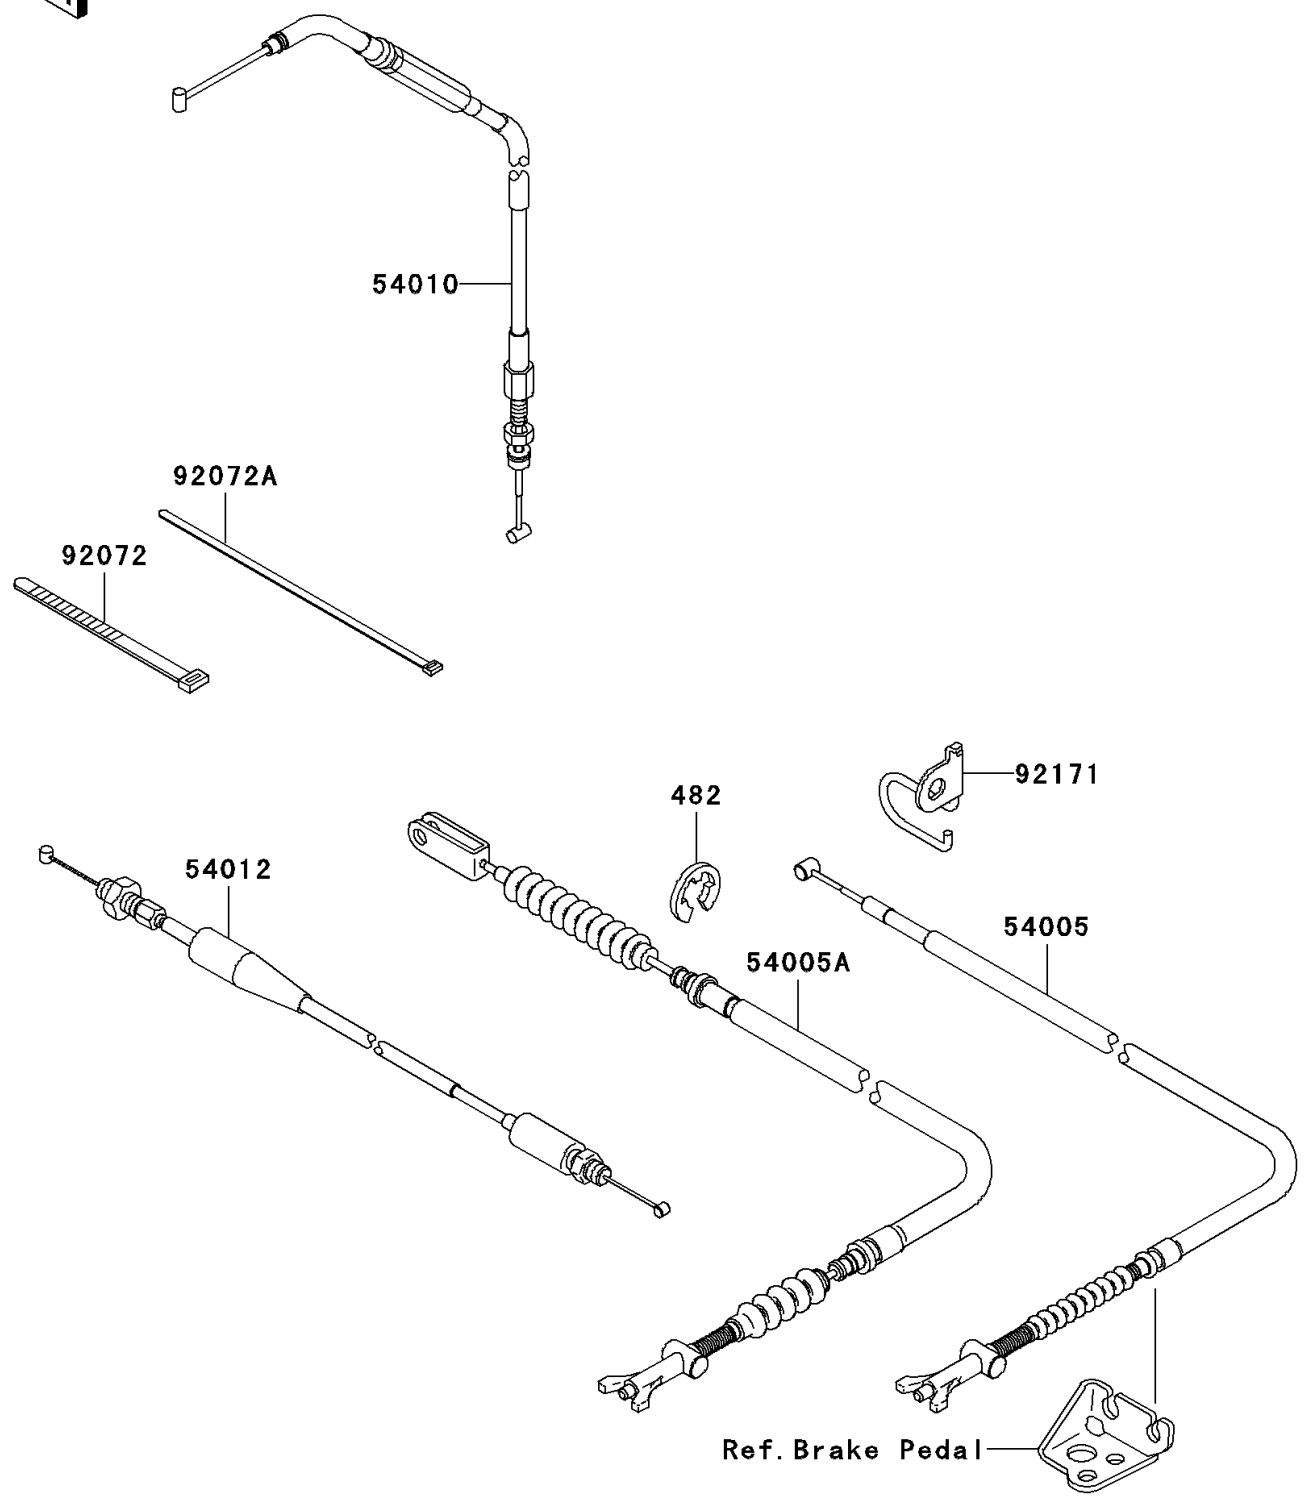

# 2008 Brute Force 750 4x4i Hardwoods Green HD PARTS DIAGRAM

Cables

F2540

## 2008 Brute Force 750 4x4i Hardwoods Green HD PARTS LIST

### Cables

ITEM NAME	PART NUMBER	QUANTITY
CIRCLIP-TYPE-E,8MM (Ref # 482)	482EA8000	1
CABLE-BRAKE,PARKING (Ref # 54005)	54005-0017	1
CABLE-BRAKE,FOOT (Ref # 54005A)	54005-0018	1
CABLE,FRONT DIFF LOCK (Ref # 54010)	54010-0064	1
CABLE-THROTTLE (Ref # 54012)	54012-0207	1
BAND,L=123 (Ref # 92072)	92072-030	1
BAND,L=188 (Ref # 92072A)	92072-1239	3
CLAMP,BRAKE CABLE (Ref # 92171)	92171-0228	1