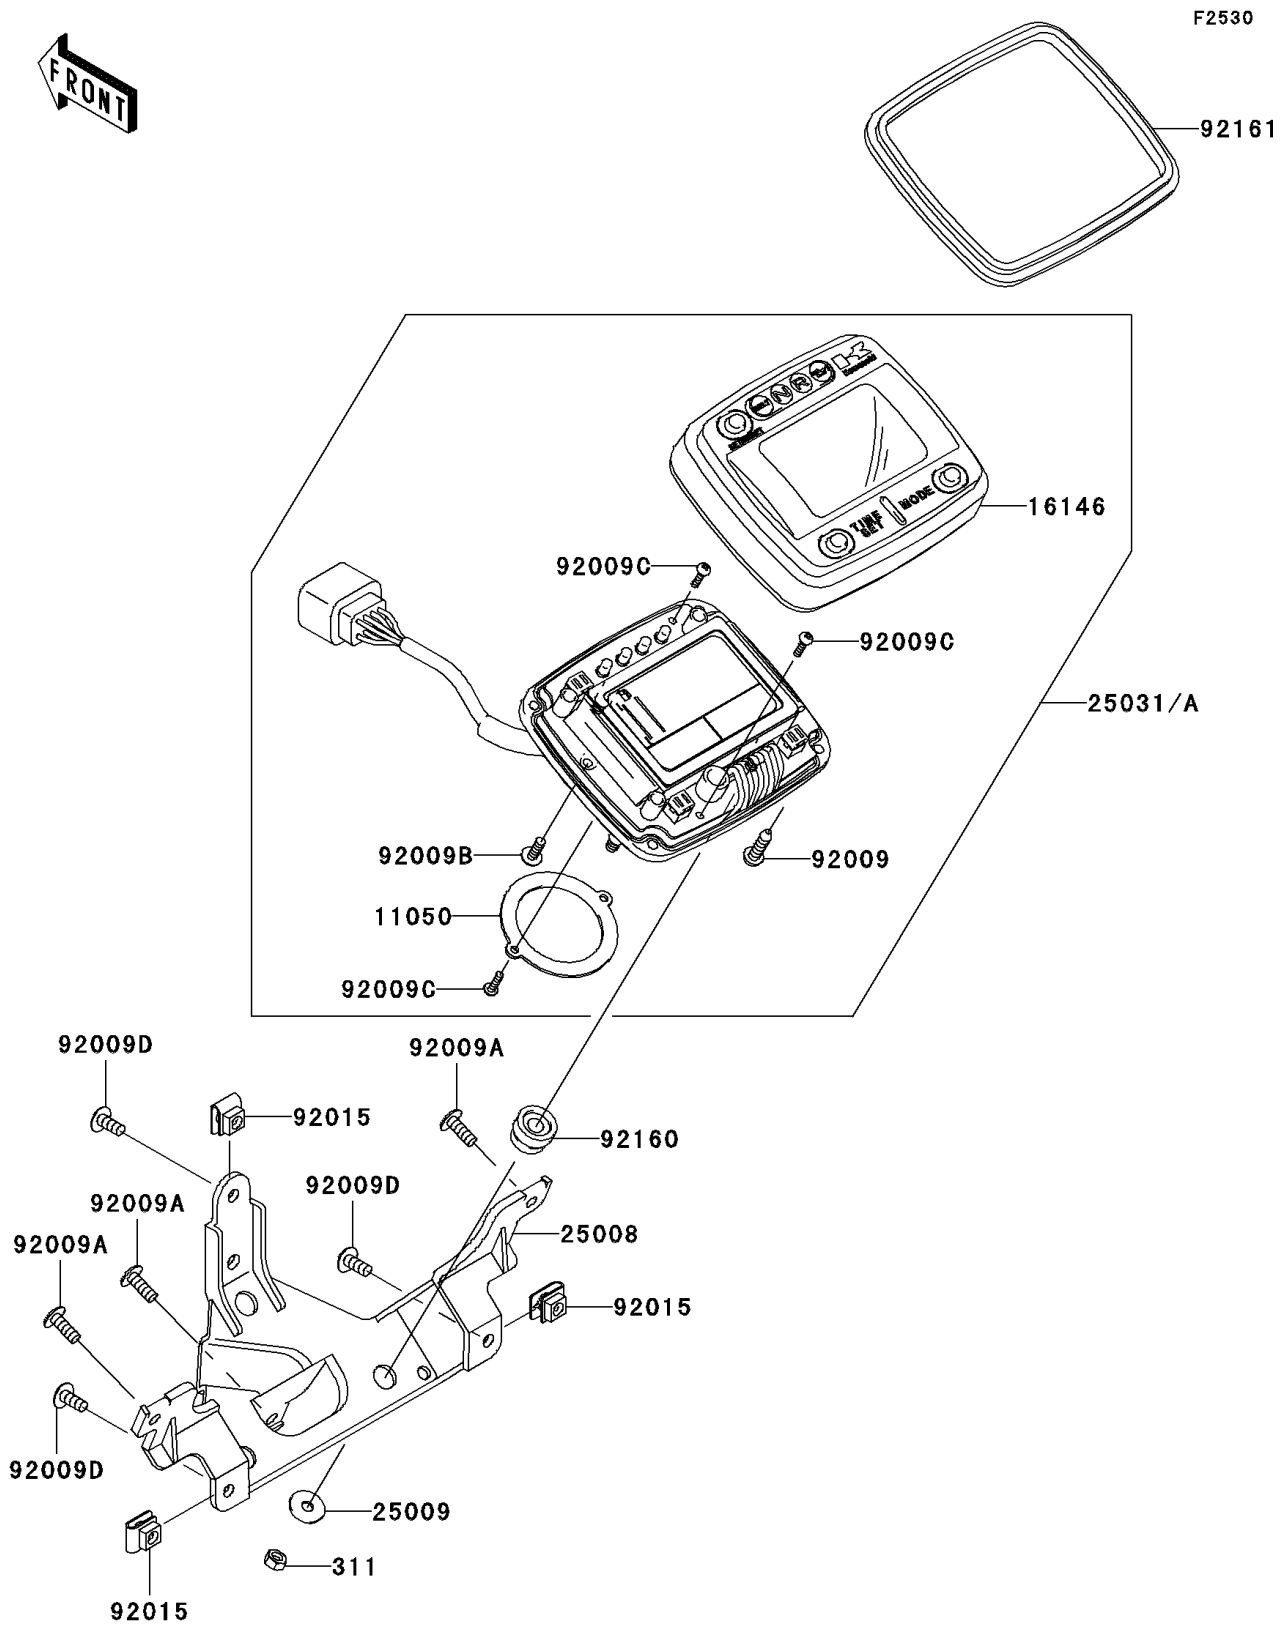

2009 Brute Force 750 4x4i Hardwoods Green HD PARTS DIAGRAM

Meter(s)

2009 Brute Force 750 4x4i Hardwoods Green HD PARTS LIST

Meter(s)

ITEM NAME	PART NUMBER	QUANTITY
NUT-HEX (Ref # 311)	311AB0500	3
BRACKET,METER (Ref # 11050)	11050-1932	1
COVER-ASSY,UPPER (Ref # 16146)	16146-0011	1
BRACKET-METER (Ref # 25008)	25008-0003	1
WASHER,5.2X16X1.2 (Ref # 25009)	25009-004	3
SCREW,TAPPING,4X16 (Ref # 92009)	92009-1163	4
SCREW,TAPPING,5X14 (Ref # 92009A)	92009-1197	3
SCREW,TAPPING,4X12 (Ref # 92009B)	92009-1254	1
SCREW,3X12 (Ref # 92009C)	92009-1326	4
SCREW,5X12 (Ref # 92009D)	92009-1652	3
NUT,5MM (Ref # 92015)	92015-1573	3
DAMPER (Ref # 92160)	92160-1460	3
DAMPER,METER,UPP (Ref # 92161)	92161-1114	1
METER-ASSY,KPH (Ref # 25031)	25031-0226	1
METER-ASSY,MPH (Ref # 25031A)	25031-0227	1