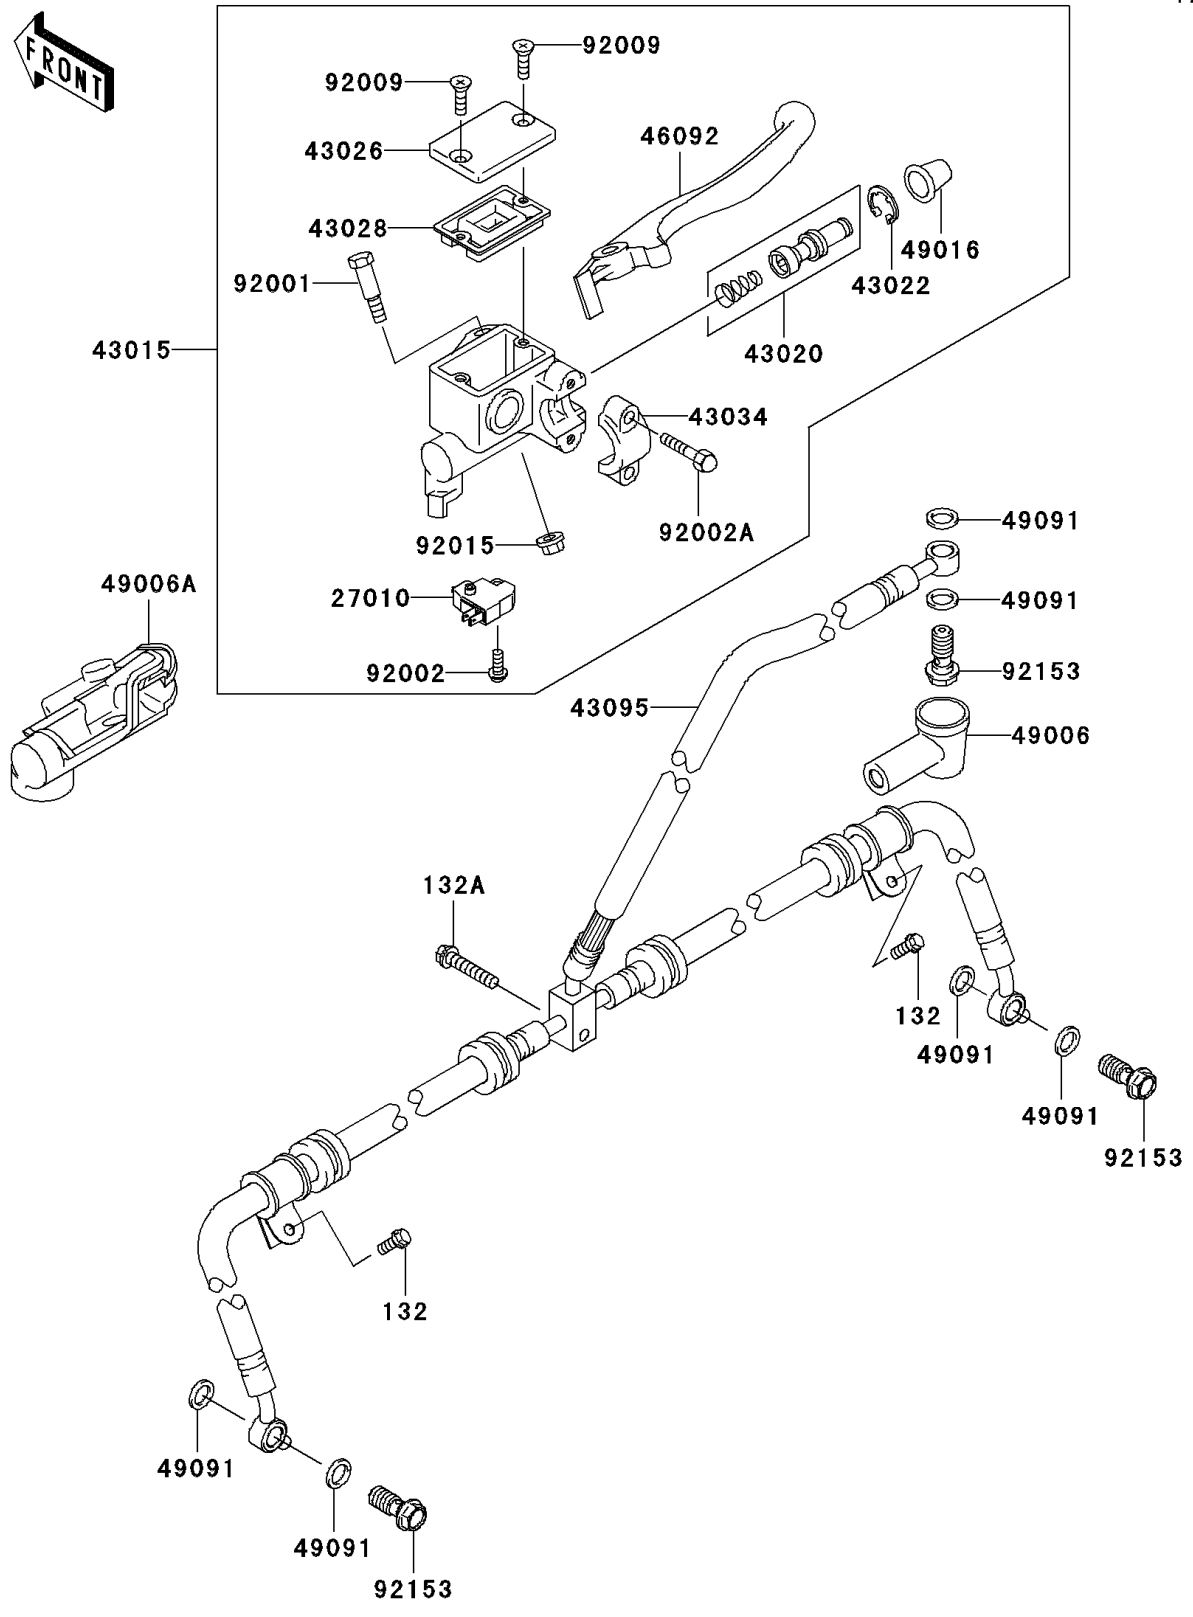

2008 Brute Force 750 4x4i Hardwoods Green HD PARTS DIAGRAM

Front Master Cylinder

F2291

2008 Brute Force 750 4x4i Hardwoods Green HD PARTS LIST

Front Master Cylinder

ITEM NAME	PART NUMBER	QUANTITY
BOLT-FLANGED-SMALL,5X12 (Ref # 132)	132BB0512	2
BOLT-FLANGED-SMALL,6X30 (Ref # 132A)	132BB0630	1
SWITCH,BRAKE (Ref # 27010)	27010-0025	1
CYLINDER-ASSY-MASTER,FR (Ref # 43015)	43015-0036	1
PISTON-COMP-BRAKE,FR (Ref # 43020)	43020-1054	1
STOPPER-BRAKE,PISTON (Ref # 43022)	43022-1010	1
CAP-BRAKE (Ref # 43026)	43026-1074	1
DIAPHRAGM (Ref # 43028)	43028-1061	1
HOLDER-BRAKE,MASTER CYLINDER (Ref # 43034)	43034-1016	1
HOSE-BRAKE,FR (Ref # 43095)	43095-0078	1
LEVER-GRIP,FRONT BRAKE (Ref # 46092)	46092-1208	1
BOOT,DUST (Ref # 49006)	49006-1040	1
BOOT (Ref # 49006A)	49006-1338	1
COVER-SEAL,MASTER CYLINDER (Ref # 49016)	49016-1044	1
WASHER-SEAL,10.1X14.5X1.5 (Ref # 49091)	49091-0001	6
BOLT,FRONT BRAKE LEVER (Ref # 92001)	92001-1728	1
BOLT,SCREW,4X12 (Ref # 92002)	92002-1323	1
BOLT (Ref # 92002A)	92002-1894	2
SCREW,4MM (Ref # 92009)	92009-1458	2
NUT,FLANGED,6MM,BLACK (Ref # 92015)	92015-1233	1
BOLT,OIL,L=23 (Ref # 92153)	92153-0627	3