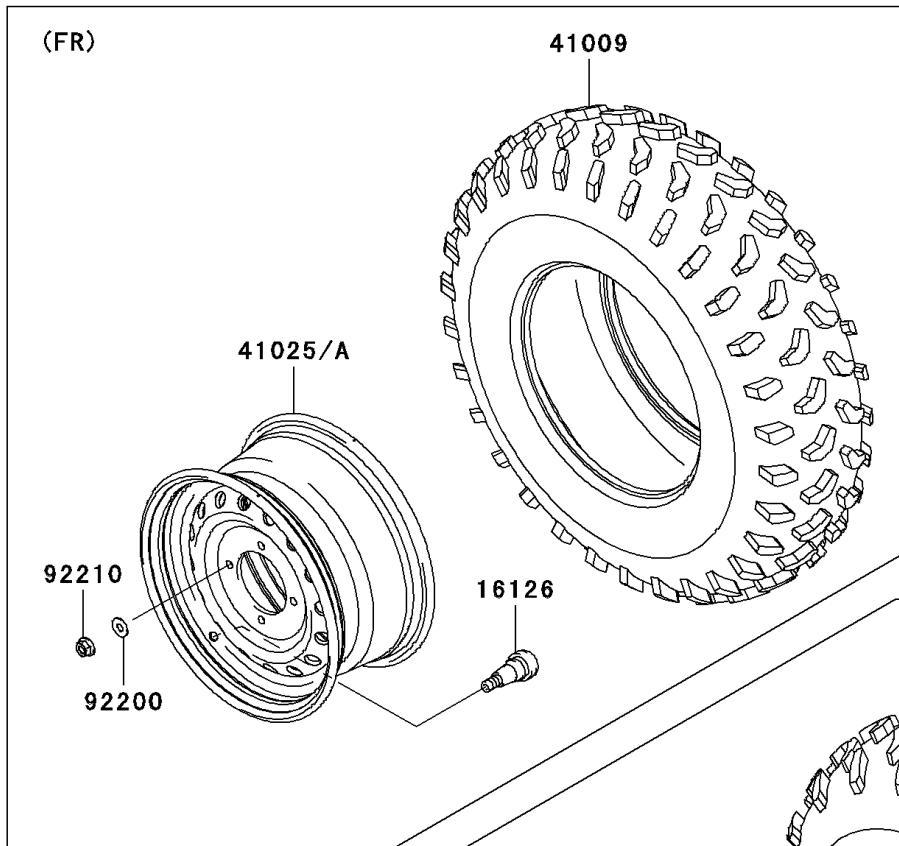

2009 Brute Force 750 4x4i Hardwoods Green HD PARTS DIAGRAM

Wheels/Tires

F2210

2009 Brute Force 750 4x4i Hardwoods Green HD PARTS LIST

Wheels/Tires

ITEM NAME	PART NUMBER	QUANTITY
VALVE (Ref # 16126)	16126-4001	4
TIRE,FR,AT25X8-12,KT191(D) (Ref # 41009)	41009-0039	2
TIRE,RR,AT25X10-12,KT195(D) (Ref # 41009A)	41009-0112	2
RIM,FR,12X6.0AT,F.S.BLACK (Ref # 41025A)	41025-0089-397	2
RIM,RR,12X7.5AT,F.S.BLACK (Ref # 41025C)	41025-0111-397	2
WASHER,10.5X25X1.6 (Ref # 92200)	92200-1595	8
NUT,FLANGED,10MM (Ref # 92210)	92210-1325	16