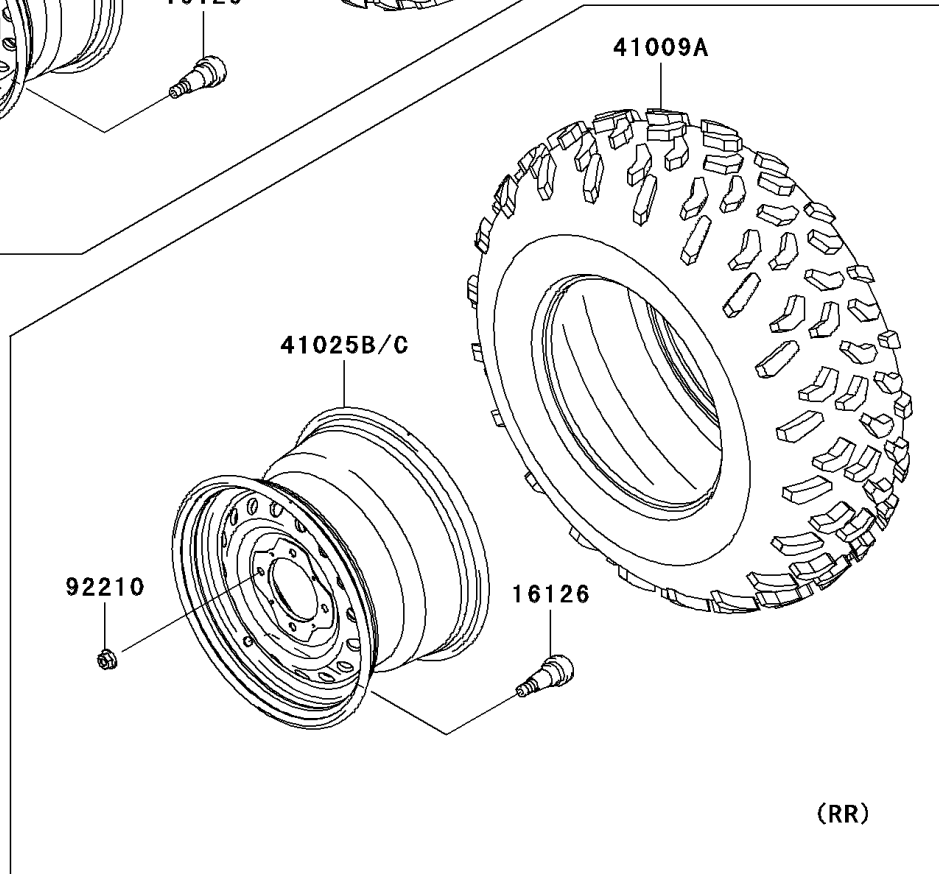

2009 Brute Force 750 4x4i Hardwoods Green HD PARTS DIAGRAM

Wheels/Tires

F2210

2009 Brute Force 750 4x4i Hardwoods Green HD PARTS LIST

Wheels/Tires

ITEM NAME	PART NUMBER	QUANTITY
VALVE (Ref # 16126)	16126-4001	4
TIRE,FR,AT25X8-12,KT191(D) (Ref # 41009)	41009-0039	2
TIRE,RR,AT25X10-12,KT195(D) (Ref # 41009A)	41009-0112	2
RIM,FR,12X6.0AT,F.S.BLACK (Ref # 41025A)	41025-0089-397	2
RIM,RR,12X7.5AT,F.S.BLACK (Ref # 41025C)	41025-0111-397	2
WASHER,10.5X25X1.6 (Ref # 92200)	92200-1595	8
NUT,FLANGED,10MM (Ref # 92210)	92210-1325	16