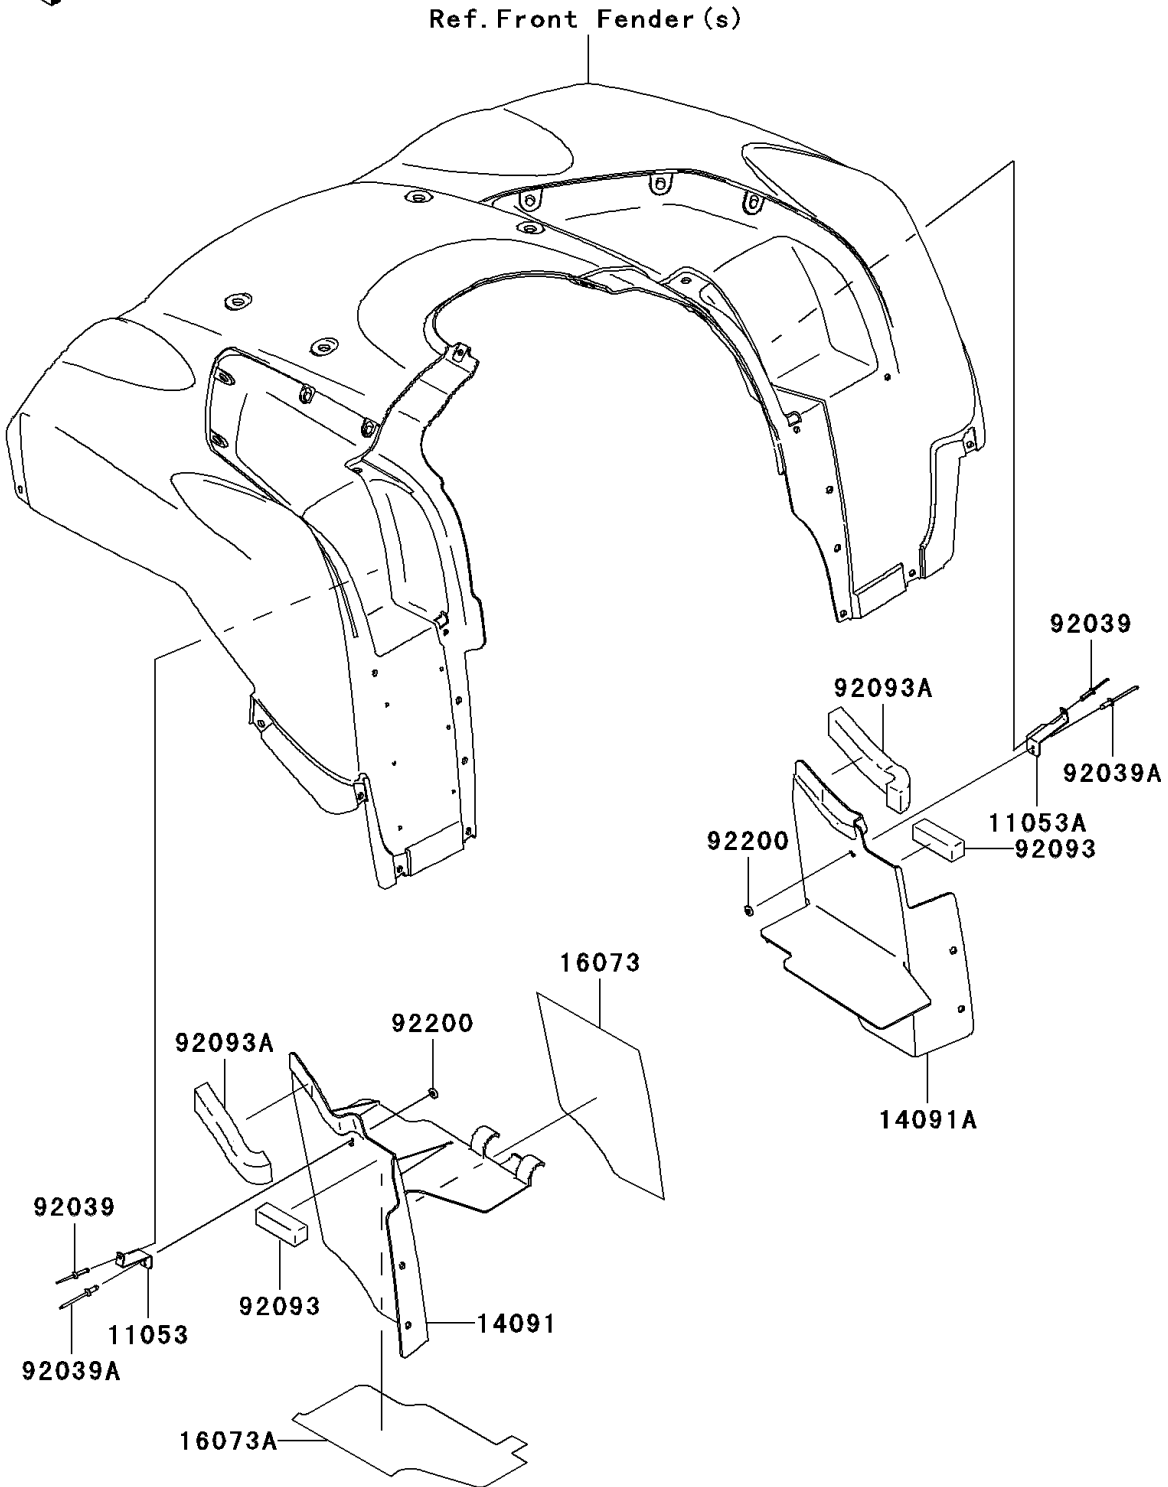

# 2009 Brute Force 750 4x4i Hardwoods Green HD PARTS DIAGRAM

Flap

F2173

## 2009 Brute Force 750 4x4i Hardwoods Green HD PARTS LIST

### Flap

ITEM NAME	PART NUMBER	QUANTITY
BRACKET,INNER FLAP,LH (Ref # 11053)	11053-1979	1
BRACKET,INNER FLAP,RH (Ref # 11053A)	11053-1980	1
COVER,FRONT FENDER,LH (Ref # 14091)	14091-0491	1
COVER,FRONT FENDER,RH (Ref # 14091A)	14091-0492	1
INSULATOR,INNER FLAP,LH,LWR (Ref # 16073)	16073-0037	1
INSULATOR,INNER FLAP,LH,UPP (Ref # 16073A)	16073-0038	1
RIVET (Ref # 92039)	92039-1260	2
RIVET,3.2X8 (Ref # 92039A)	92039-3763	2
SEAL,FR FENDER (Ref # 92093)	92093-0038	2
SEAL (Ref # 92093A)	92093-1580	2
WASHER,3.5X8X1 (Ref # 92200)	92200-1251	2