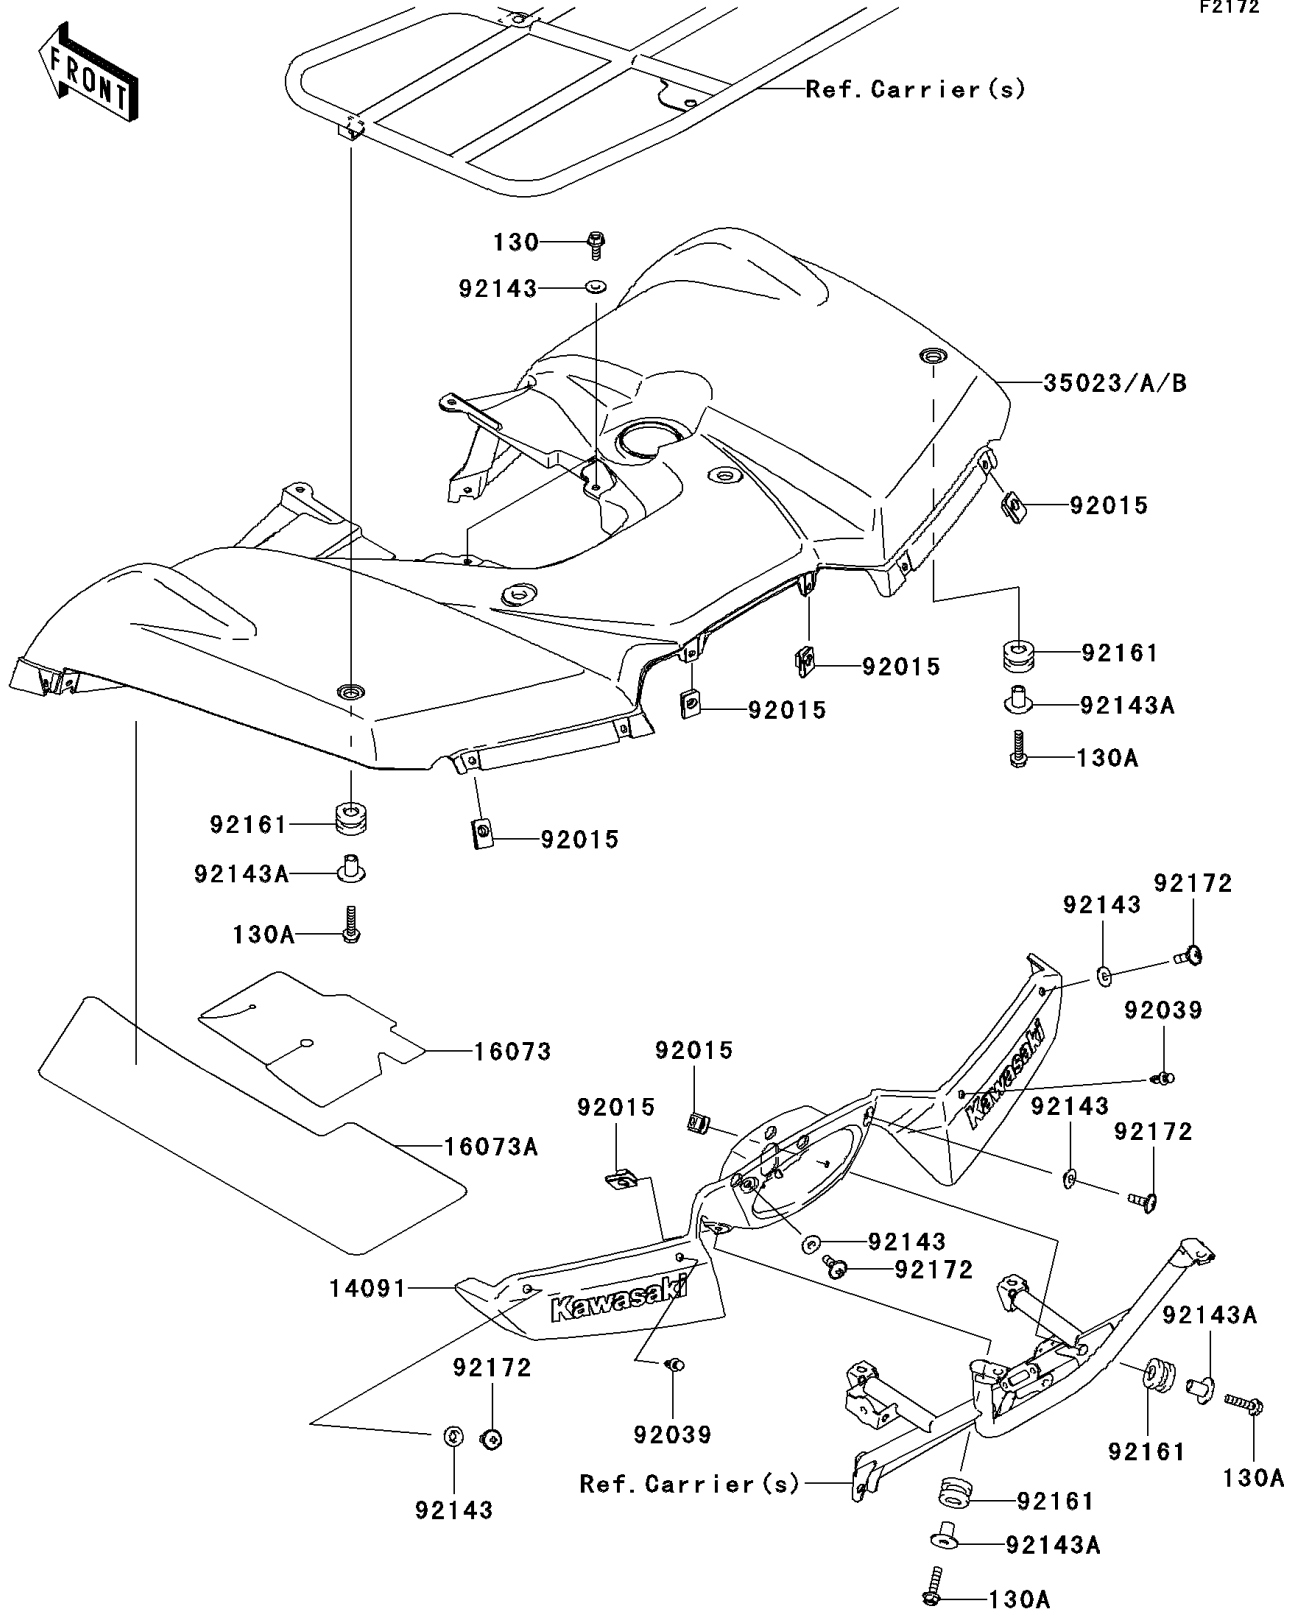

# 2008 Brute Force 750 4x4i Hardwoods Green HD PARTS DIAGRAM

Rear Fender(s)

F2172

## 2008 Brute Force 750 4x4i Hardwoods Green HD PARTS LIST

### Rear Fender(s)

ITEM NAME	PART NUMBER	QUANTITY
BOLT-FLANGED,6X16 (Ref # 130)	130BB0616	2
BOLT-FLANGED,6X25 (Ref # 130A)	130BB0625	4
COVER,TAIL LAMP,F.BLACK (Ref # 14091)	14091-0252-6Z	1
INSULATOR,REAR FENDER,INNER (Ref # 16073)	16073-0031	1
INSULATOR,REAR FENDER,OUTER (Ref # 16073A)	16073-0032	1
FENDER-REAR,C.H.GREEN (Ref # 35023B)	35023-0041-826	1
NUT,6MM (Ref # 92015)	92015-1602	6
RIVET (Ref # 92039)	92039-1229	2
COLLAR (Ref # 92143)	92143-1087	6
COLLAR (Ref # 92143A)	92143-1960	4
DAMPER (Ref # 92161)	92161-0106	4
SCREW,6X18 (Ref # 92172)	92172-0002	4