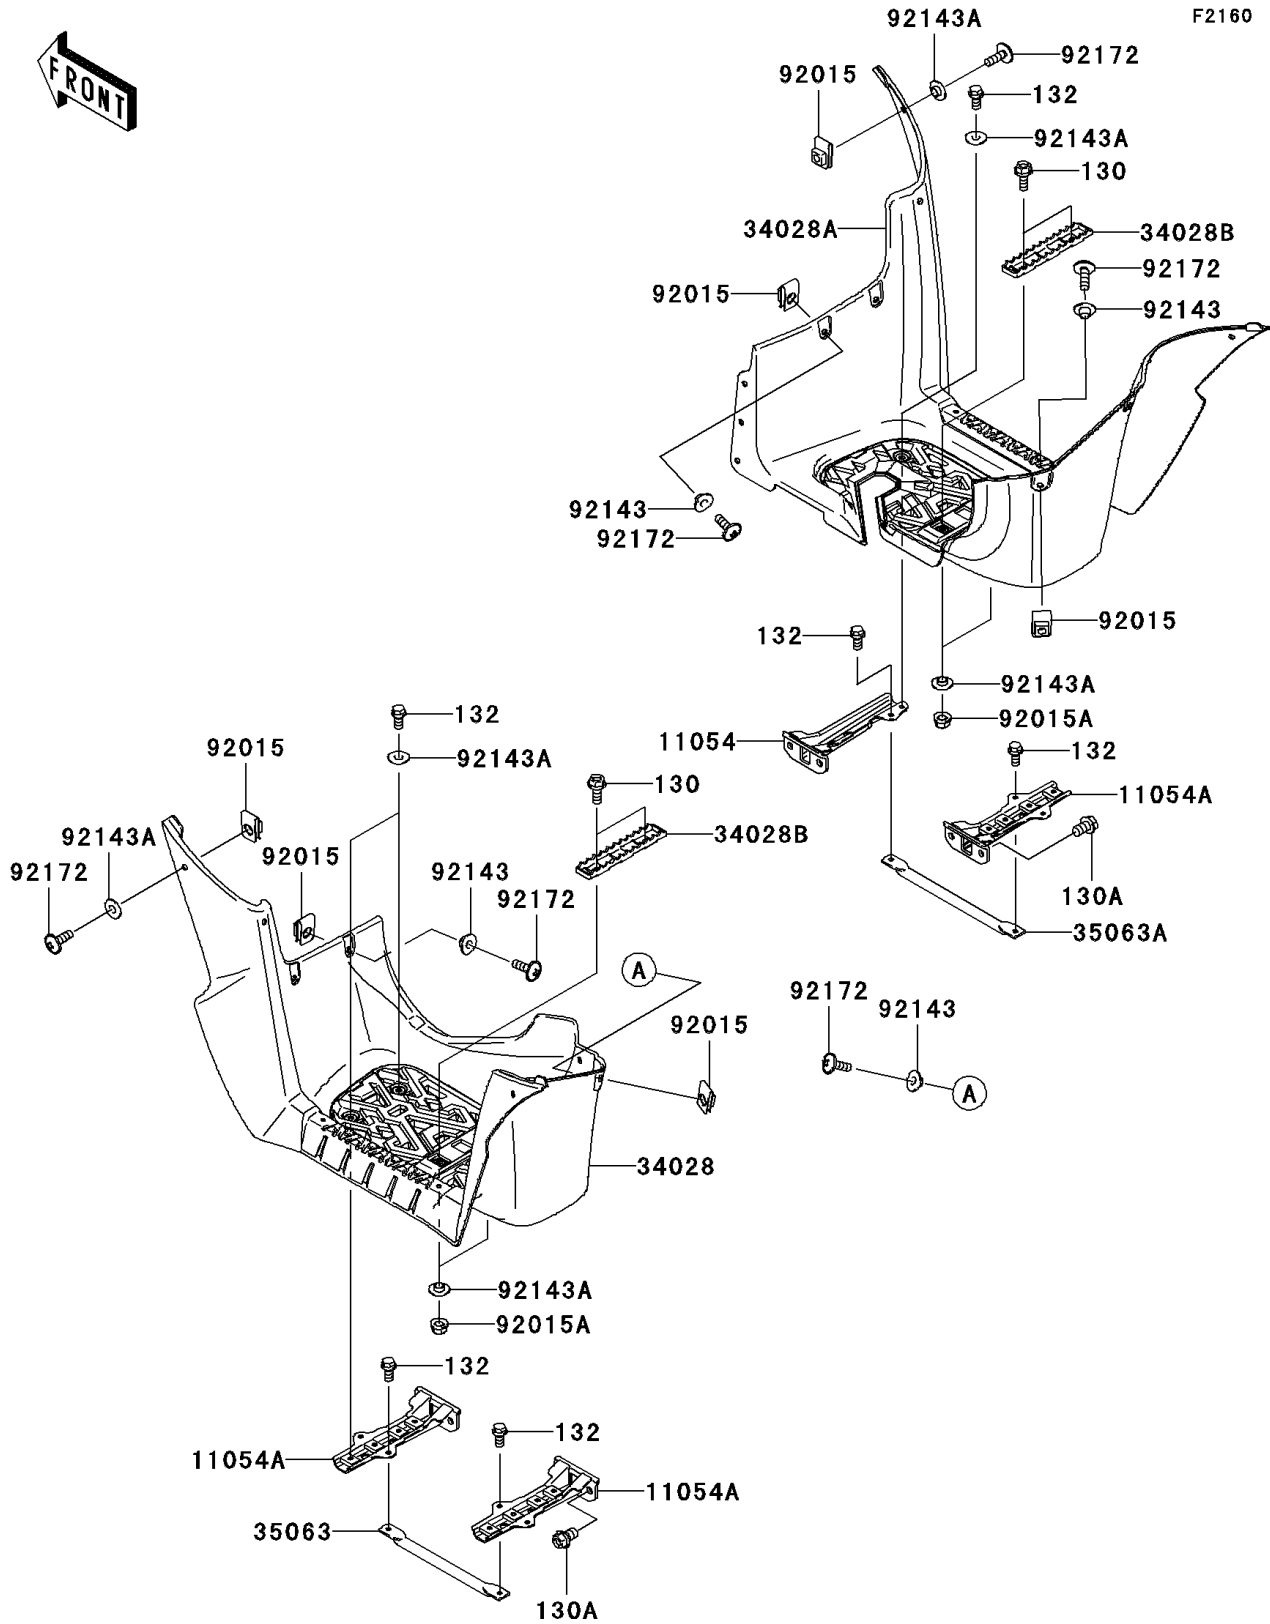

# 2009 Brute Force 750 4x4i Hardwoods Green HD PARTS DIAGRAM

Footrests

F2160

## 2009 Brute Force 750 4x4i Hardwoods Green HD PARTS LIST

### Footrests

ITEM NAME	PART NUMBER	QUANTITY
BOLT-FLANGED,6X16 (Ref # 130)	130BB0616	4
BOLT-FLANGED,10X16 (Ref # 130A)	130CB1016	8
BOLT-FLANGED-SMALL,6X12 (Ref # 132)	132BB0612	11
BRACKET,FOOT BOARD,RH (Ref # 11054)	11054-1229	1
BRACKET,FOOT BOARD (Ref # 11054A)	11054-1232	3
STEP,FOOT BOARD,LH,F.BLACK (Ref # 34028)	34028-0054-6Z	1
STEP,FOOT BOARD,RH,F.BLACK (Ref # 34028A)	34028-0055-6Z	1
STEP,FOOT PEG,F.BLACK (Ref # 34028B)	34028-0087-21	2
STAY,STEP,LH (Ref # 35063)	35063-0394	1
STAY,STEP,RH (Ref # 35063A)	35063-0395	1
NUT,6MM (Ref # 92015)	92015-1602	17
NUT,LOCK,FLANGED,6MM (Ref # 92015A)	92015-1603	4
COLLAR (Ref # 92143)	92143-1057	4
COLLAR (Ref # 92143A)	92143-1087	24
SCREW,6X18 (Ref # 92172)	92172-0002	17