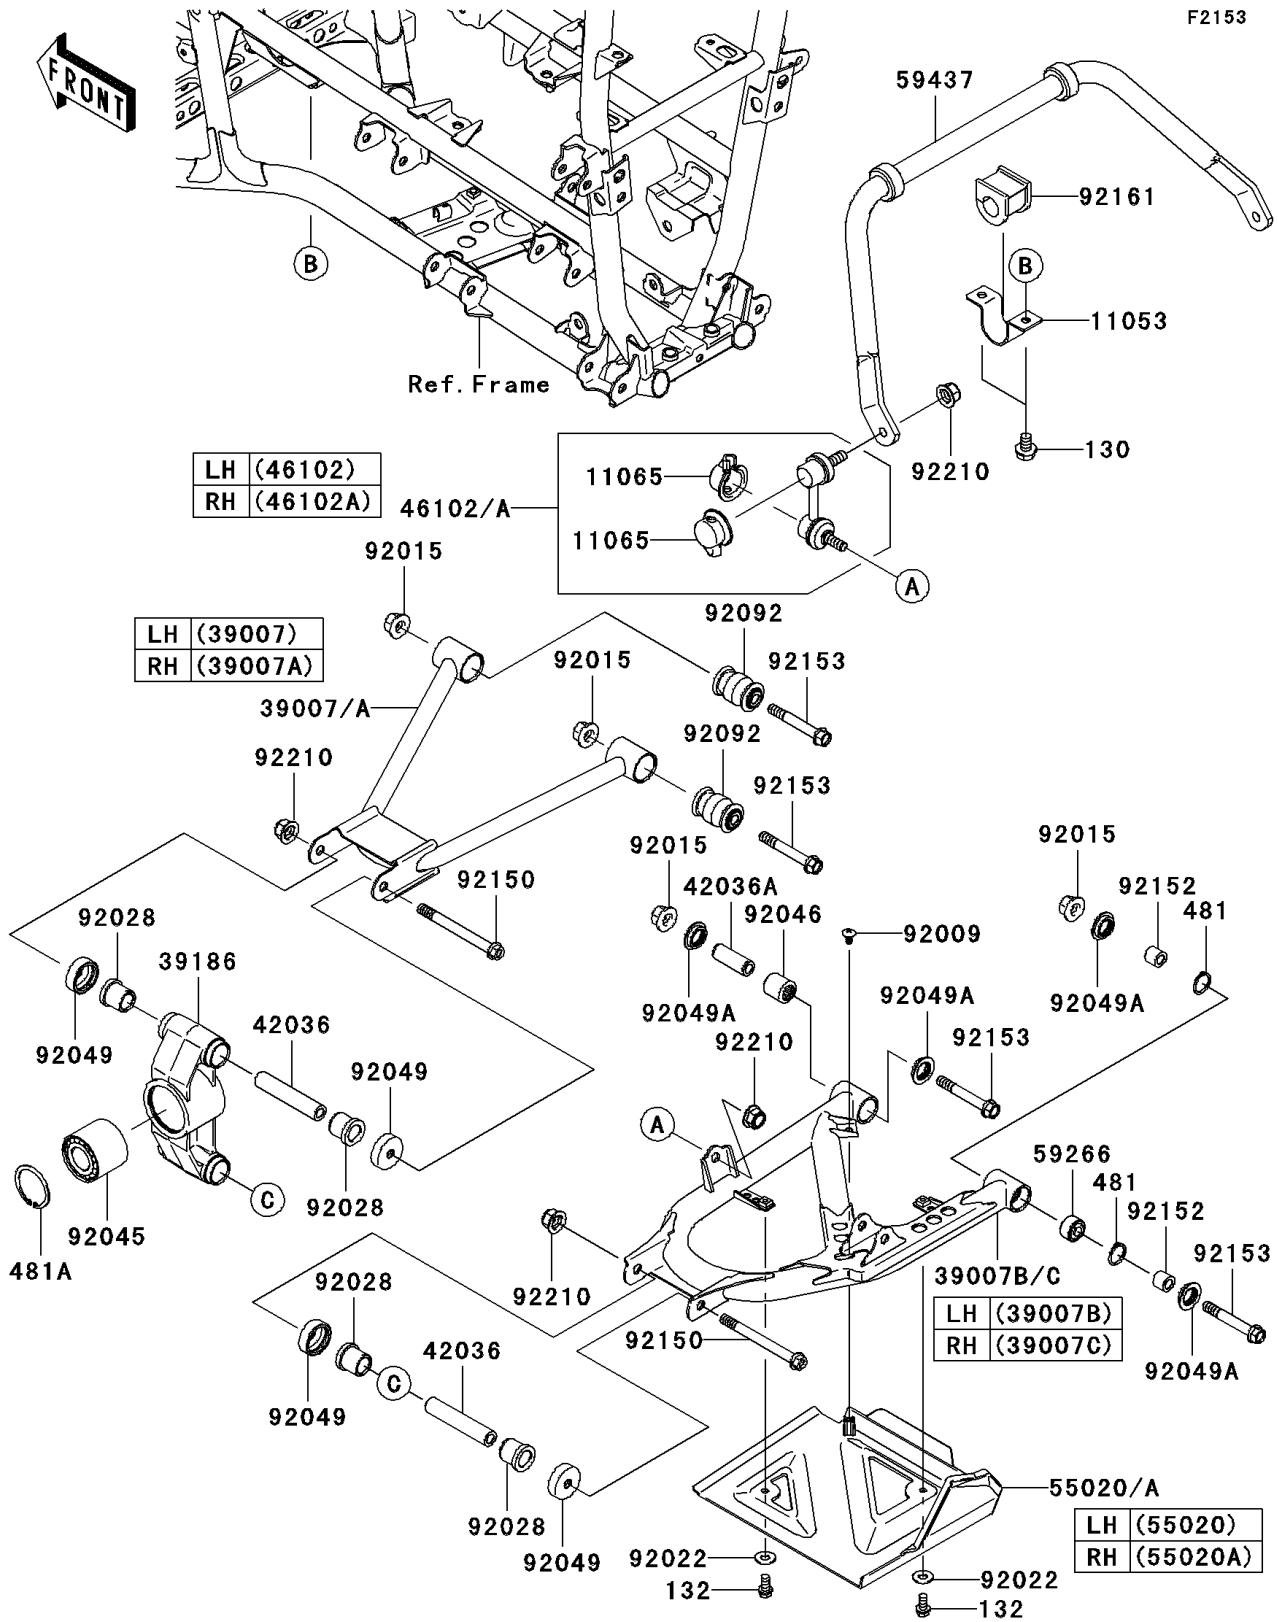

2008 Brute Force 750 4x4i Hardwoods Green HD PARTS DIAGRAM

Rear Suspension

2008 Brute Force 750 4x4i Hardwoods Green HD PARTS LIST

Rear Suspension

ITEM NAME	PART NUMBER	QUANTITY
BOLT-FLANGED,8X12 (Ref # 130)	130BB0812	4
BOLT-FLANGED-SMALL,6X12 (Ref # 132)	132BB0612	4
CIRCLIP (Ref # 481)	481J2400	4
CIRCLIP (Ref # 481A)	481J5200	2
BRACKET,STABILIZER (Ref # 11053)	11053-1833	2
CAP (Ref # 11065)	11065-0086	4
ARM-SUSP,RR,UPP,LH (Ref # 39007)	39007-0021	1
ARM-SUSP,RR,UPP,RH (Ref # 39007A)	39007-0022	1
ARM-SUSP,RR,LWR,LH (Ref # 39007B)	39007-0038	1
ARM-SUSP,RR,LWR,RH (Ref # 39007C)	39007-0039	1
KNUCKLE,RR (Ref # 39186)	39186-0030	2
SLEEVE,10X17X85.6 (Ref # 42036)	42036-1190	4
SLEEVE (Ref # 42036A)	42036-1376	2
ROD,STABILIZER,LH (Ref # 46102)	46102-0055	1
ROD,STABILIZER,RH (Ref # 46102A)	46102-0056	1
GUARD,REAR ARM,LH,F.BLACK (Ref # 55020)	55020-0166-6Z	1
GUARD,REAR ARM,RH,F.BLACK (Ref # 55020A)	55020-0167-6Z	1
JOINT-BALL (Ref # 59266)	59266-0013	2
STABILIZER (Ref # 59437)	59437-0001	1
SCREW,6X12 (Ref # 92009)	92009-1480	2
NUT,FLANGED,10MM (Ref # 92015)	92015-1415	8
WASHER,7X16X1.2 (Ref # 92022)	92022-024	4
BUSHING (Ref # 92028)	92028-1466	8
BEARING-BALL,25BWD02ACA68 (Ref # 92045)	92045-0094	2
BEARING-NEEDLE (Ref # 92046)	92046-1046	2
SEAL-OIL,KNUCKLE (Ref # 92049)	92049-1198	8
SEAL-OIL,MHA17245.7F (Ref # 92049A)	92049-1223	8
BUSHING-RUBBER (Ref # 92092)	92092-0004	4
BOLT,FLANGED,10X105 (Ref # 92150)	92150-1624	4

2008 Brute Force 750 4x4i Hardwoods Green HD PARTS LIST

Rear Suspension

ITEM NAME	PART NUMBER	QUANTITY
COLLAR,10X17X14.5 (Ref # 92152)	92152-1455	4
BOLT,FLANGED,10X70 (Ref # 92153)	92153-0666	8
DAMPER (Ref # 92161)	92161-0265	2
NUT,LOCK,FLANGED,10MM (Ref # 92210)	92210-0276	8