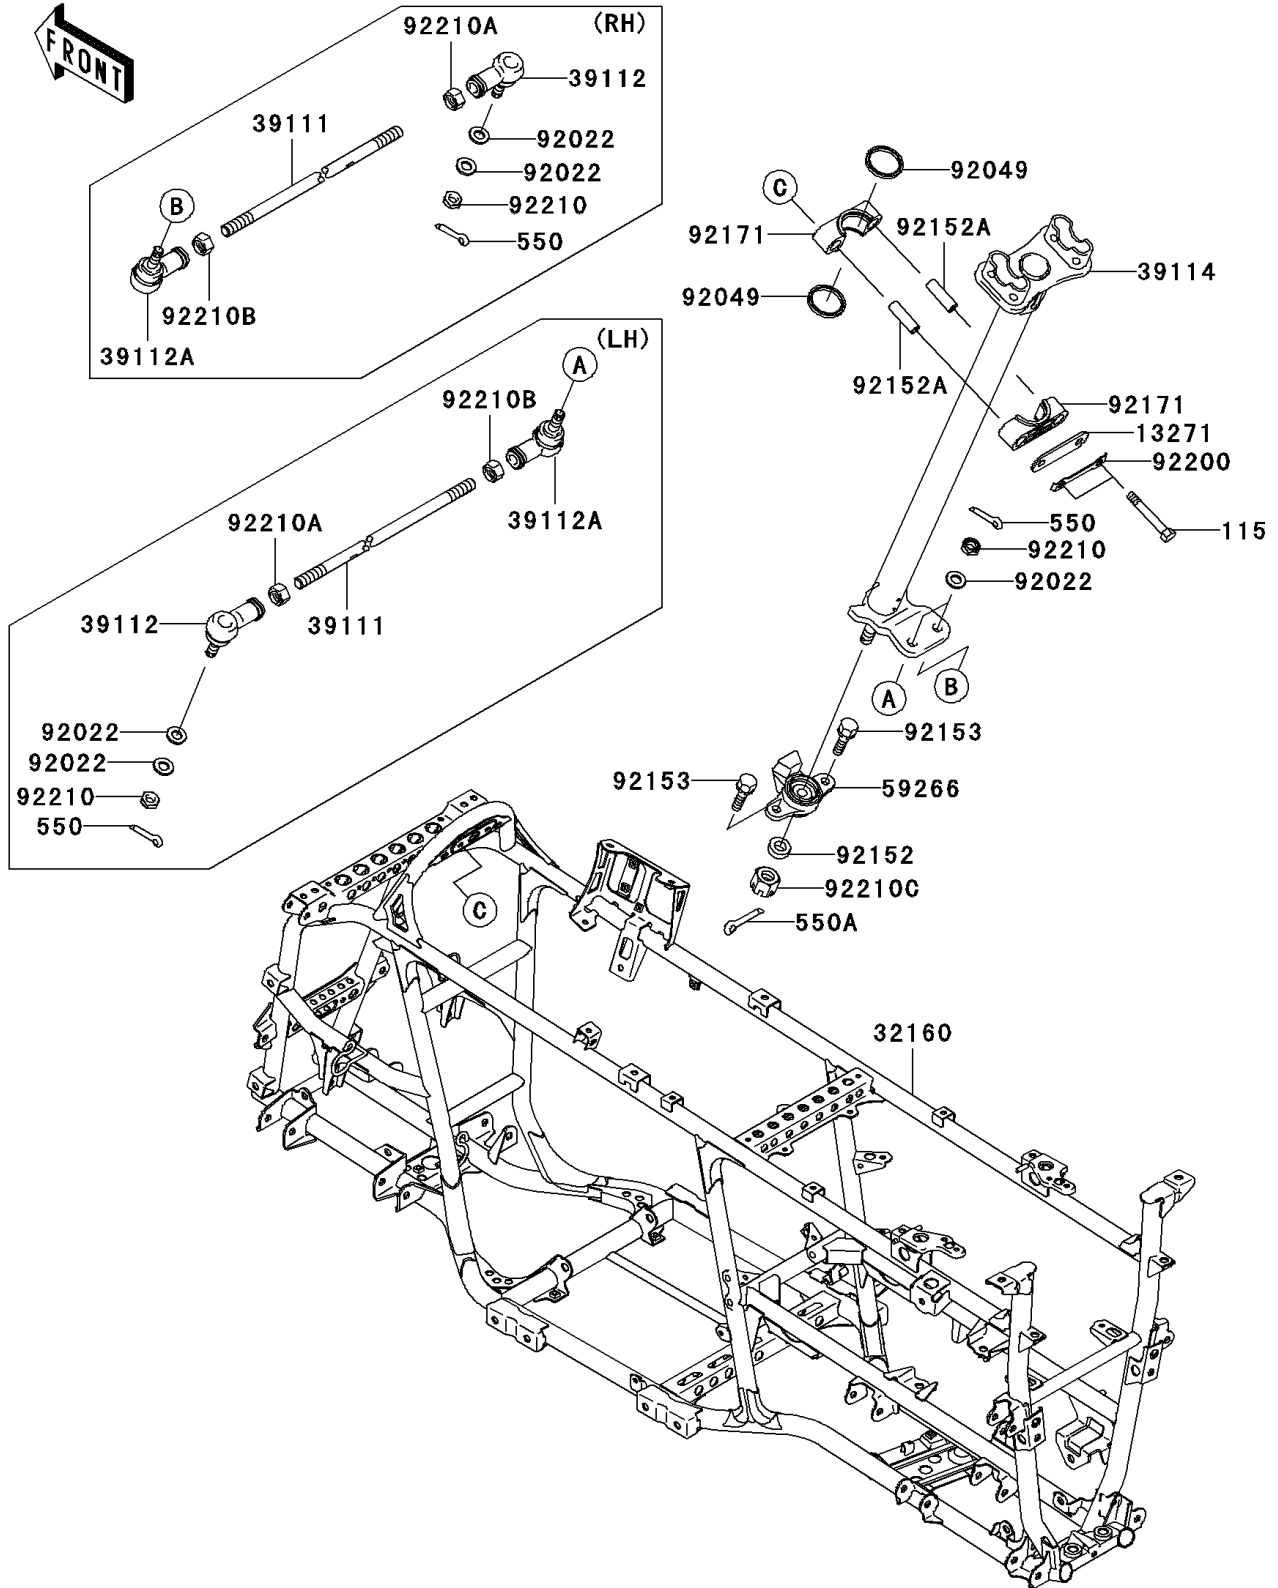

2009 Brute Force 750 4x4i Hardwoods Green HD PARTS DIAGRAM

Frame

F2120

2009 Brute Force 750 4x4i Hardwoods Green HD PARTS LIST

Frame

ITEM NAME	PART NUMBER	QUANTITY
BOLT-SMALL-UPSET,8X55 (Ref # 115)	115CB0855	2
PIN-COTTER,2.0X15 (Ref # 550)	550AA2015	4
PIN-COTTER,3.0X25 (Ref # 550A)	550AA3025	1
PLATE,STEERING,CLAMP (Ref # 13271)	13271-7506	1
FRAME-COMP (Ref # 32160)	32160-0227	1
ROD-TIE (Ref # 39111)	39111-0023	2
RODEND-TIE,RIGHT HANDED (Ref # 39112)	39112-0009	2
RODEND-TIE,LEFT HANDED (Ref # 39112A)	39112-0010	2
SHAFT-COMP-STRG (Ref # 39114)	39114-0006	1
JOINT-BALL (Ref # 59266)	59266-1125	1
WASHER,10.2X20X1.5 (Ref # 92022)	92022-3742	6
SEAL-OIL,SR31.8X37.5X3.8LR (Ref # 92049)	92049-7501	2
COLLAR,12X21.3X7 (Ref # 92152)	92152-1351	1
COLLAR,9.1X13.95X42 (Ref # 92152A)	92152-7501	2
BOLT,8X30 (Ref # 92153)	92153-1065	2
CLAMP,STEERING (Ref # 92171)	92171-7501	2
WASHER,STEERING CLAMP (Ref # 92200)	92200-0384	1
NUT,LOCK,10MM (Ref # 92210)	92210-1184	4
NUT,RIGHT HANDED (Ref # 92210A)	92210-1385	2
NUT,LEFT HANDED (Ref # 92210B)	92210-1386	2
NUT,12MM (Ref # 92210C)	92210-7501	1