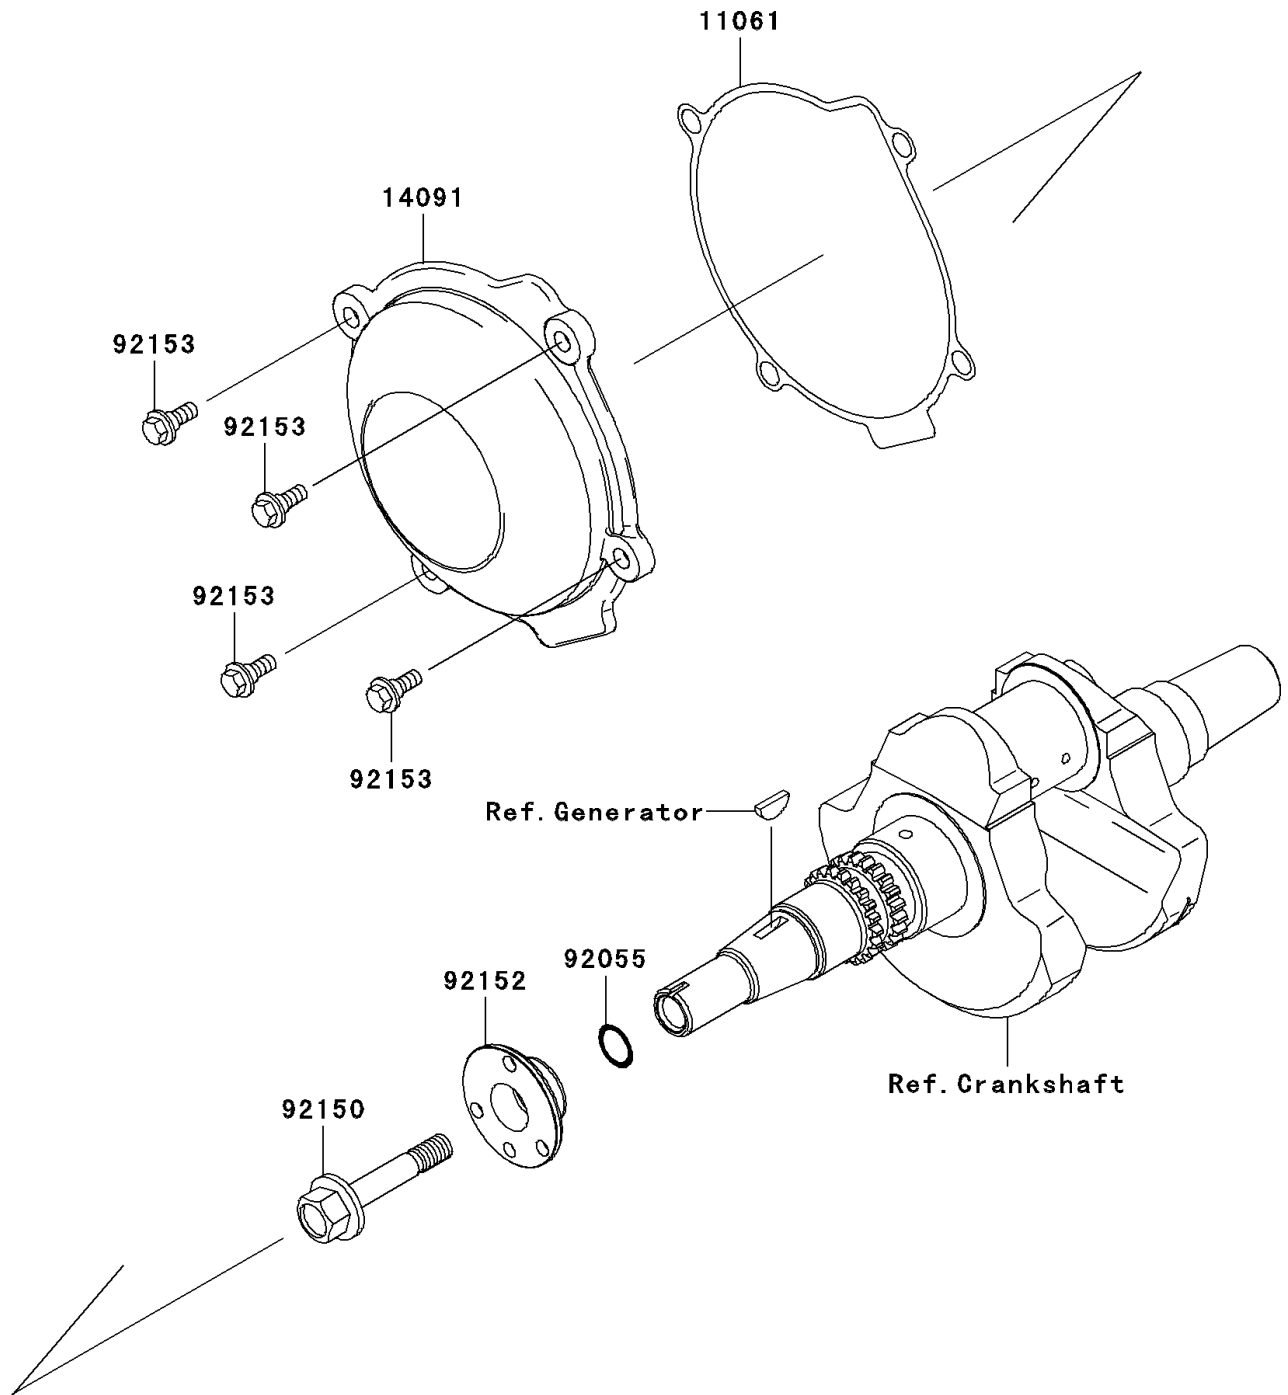

2009 Brute Force 750 4x4i Hardwoods Green HD PARTS DIAGRAM

Recoil Starter

E3040

2009 Brute Force 750 4x4i Hardwoods Green HD PARTS LIST

Recoil Starter

ITEM NAME	PART NUMBER	QUANTITY
GASKET (Ref # 11061)	11061-1153	1
COVER (Ref # 14091)	14091-0738	1
RING-O,19.8X2.2 (Ref # 92055)	92055-1215	1
BOLT,12X65 (Ref # 92150)	92150-1987	1
COLLAR,20X51X17 (Ref # 92152)	92152-1467	1
BOLT,FLANGED,6X16 (Ref # 92153)	92153-7007	4