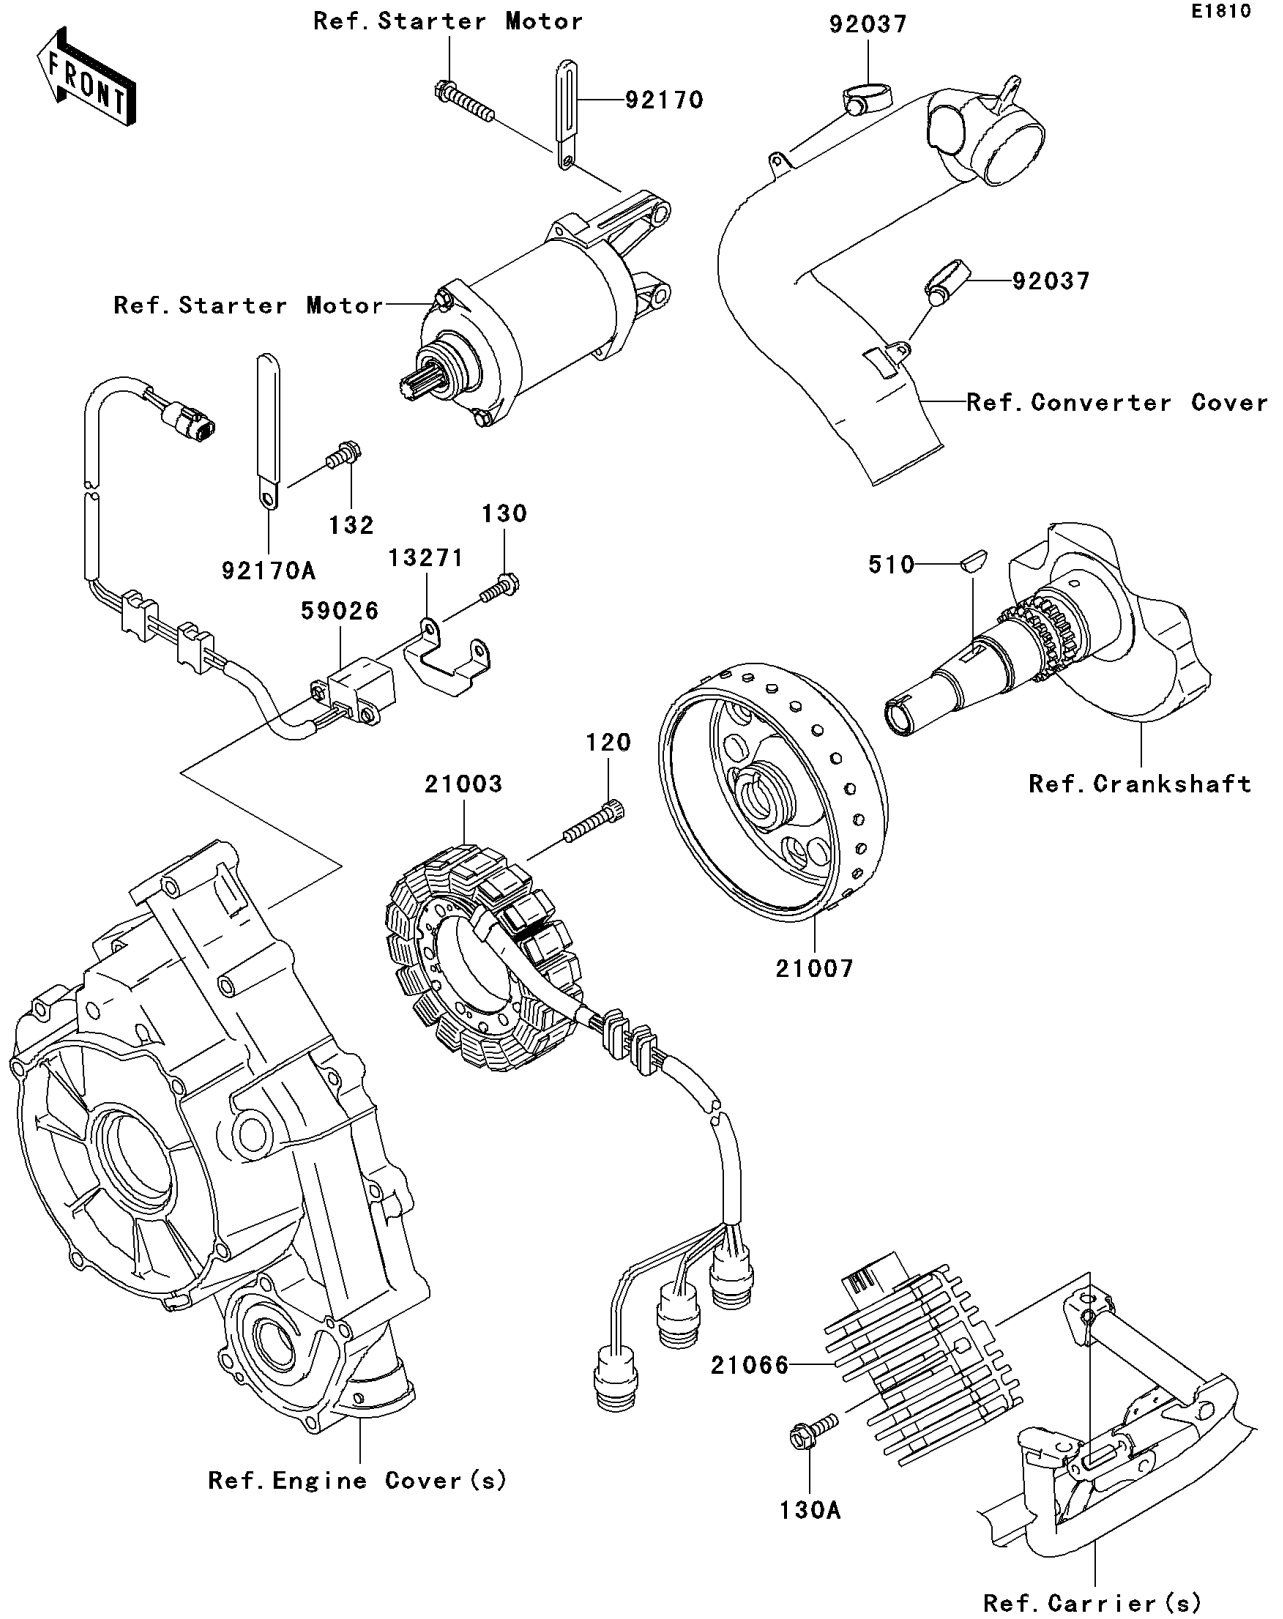

# 2008 Brute Force 750 4x4i Hardwoods Green HD PARTS DIAGRAM

Generator

## 2008 Brute Force 750 4x4i Hardwoods Green HD PARTS LIST

### Generator

ITEM NAME	PART NUMBER	QUANTITY
BOLT-SOCKET,6X30 (Ref # 120)	120CB0630	3
BOLT-FLANGED,5X16 (Ref # 130)	130BA0516	2
BOLT-FLANGED,6X20 (Ref # 130A)	130BB0620	2
BOLT-FLANGED-SMALL,6X12 (Ref # 132)	132BD0612	1
KEY-WOODRUFF (Ref # 510)	510A4200	1
PLATE (Ref # 13271)	13271-1369	1
STATOR (Ref # 21003)	21003-0071	1
ROTOR (Ref # 21007)	21007-0111	1
REGULATOR-VOLTAGE (Ref # 21066)	21066-0030	1
COIL-PULSING (Ref # 59026)	59026-0005	1
CLAMP,HOSE (Ref # 92037)	92037-1827	2
CLAMP (Ref # 92170)	92170-1514	1
CLAMP (Ref # 92170A)	92170-1925	1