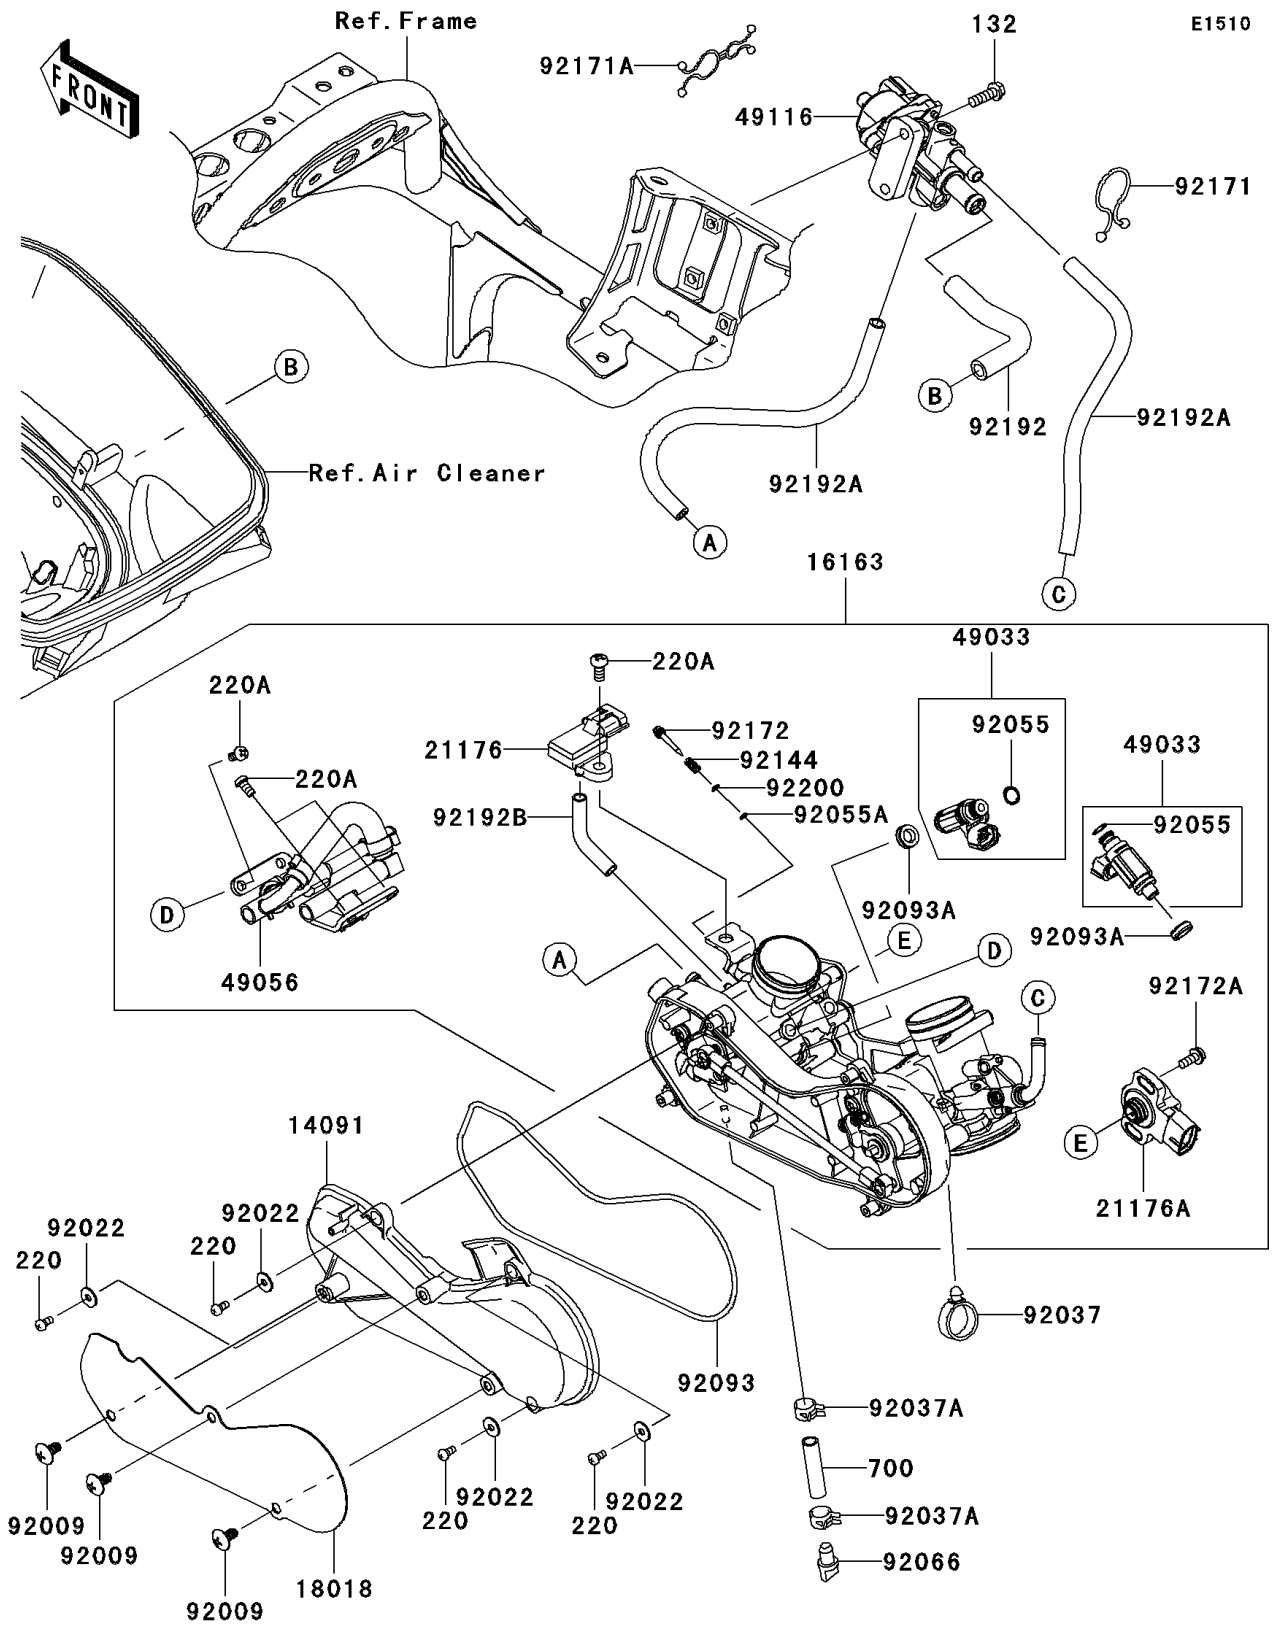

2008 Brute Force 750 4x4i Hardwoods Green HD PARTS DIAGRAM

Throttle

2008 Brute Force 750 4x4i Hardwoods Green HD PARTS LIST

Throttle

ITEM NAME	PART NUMBER	QUANTITY
BOLT-FLANGED-SMALL,6X18 (Ref # 132)	132BD0618	2
SCREW-PAN-CROS,4X8 (Ref # 220)	220AA0408	4
SCREW-PAN-CROSS,6X12 (Ref # 220A)	220AA0612	5
TUBE-PVC (Ref # 700)	700Q0740	1
COVER (Ref # 14091)	14091-0737	1
THROTTLE-ASSY,36EIS (Ref # 16163)	16163-0125	1
PLATE-HEAT GUARD (Ref # 18018)	18018-0010	1
SENSOR,PRESSURE (Ref # 21176)	21176-0058	1
SENSOR,TPS (Ref # 21176A)	21176-0100	1
NOZZLE-INJECTION (Ref # 49033)	49033-1060	2
PIPE-INJECTION (Ref # 49056)	49056-0021	1
VALVE-ASSY (Ref # 49116)	49116-0021	1
SCREW,6X12 (Ref # 92009)	92009-1480	3
WASHER,5.2X13X1 (Ref # 92022)	92022-1380	4
CLAMP,HOSE (Ref # 92037)	92037-1827	1
CLAMP (Ref # 92037A)	92037-2113	2
RING-O,INJECTION NOZZLE (Ref # 92055)	92055-1622	2
RING-O,AIR SCREW (Ref # 92055A)	92055-1658	2
PLUG,DRAIN (Ref # 92066)	92066-1211	1
SEAL (Ref # 92093)	92093-0082	1
SEAL (Ref # 92093A)	92093-0127	2
SPRING,THROTTLE STOP SCREW (Ref # 92144)	92144-1674	2
CLAMP (Ref # 92171)	92171-1185	1
CLAMP (Ref # 92171A)	92171-1438	1
SCREW (Ref # 92172)	92172-0156	2
SCREW (Ref # 92172A)	92172-0254	2
TUBE (Ref # 92192)	92192-0437	1
TUBE (Ref # 92192A)	92192-0439	2
TUBE,3.2X7.4X50 (Ref # 92192B)	92192-0578	1

2008 Brute Force 750 4x4i Hardwoods Green HD PARTS LIST

Throttle

ITEM NAME	PART NUMBER	QUANTITY
WASHER,PILOT AIR SCREW (Ref # 92200)	92200-1564	2