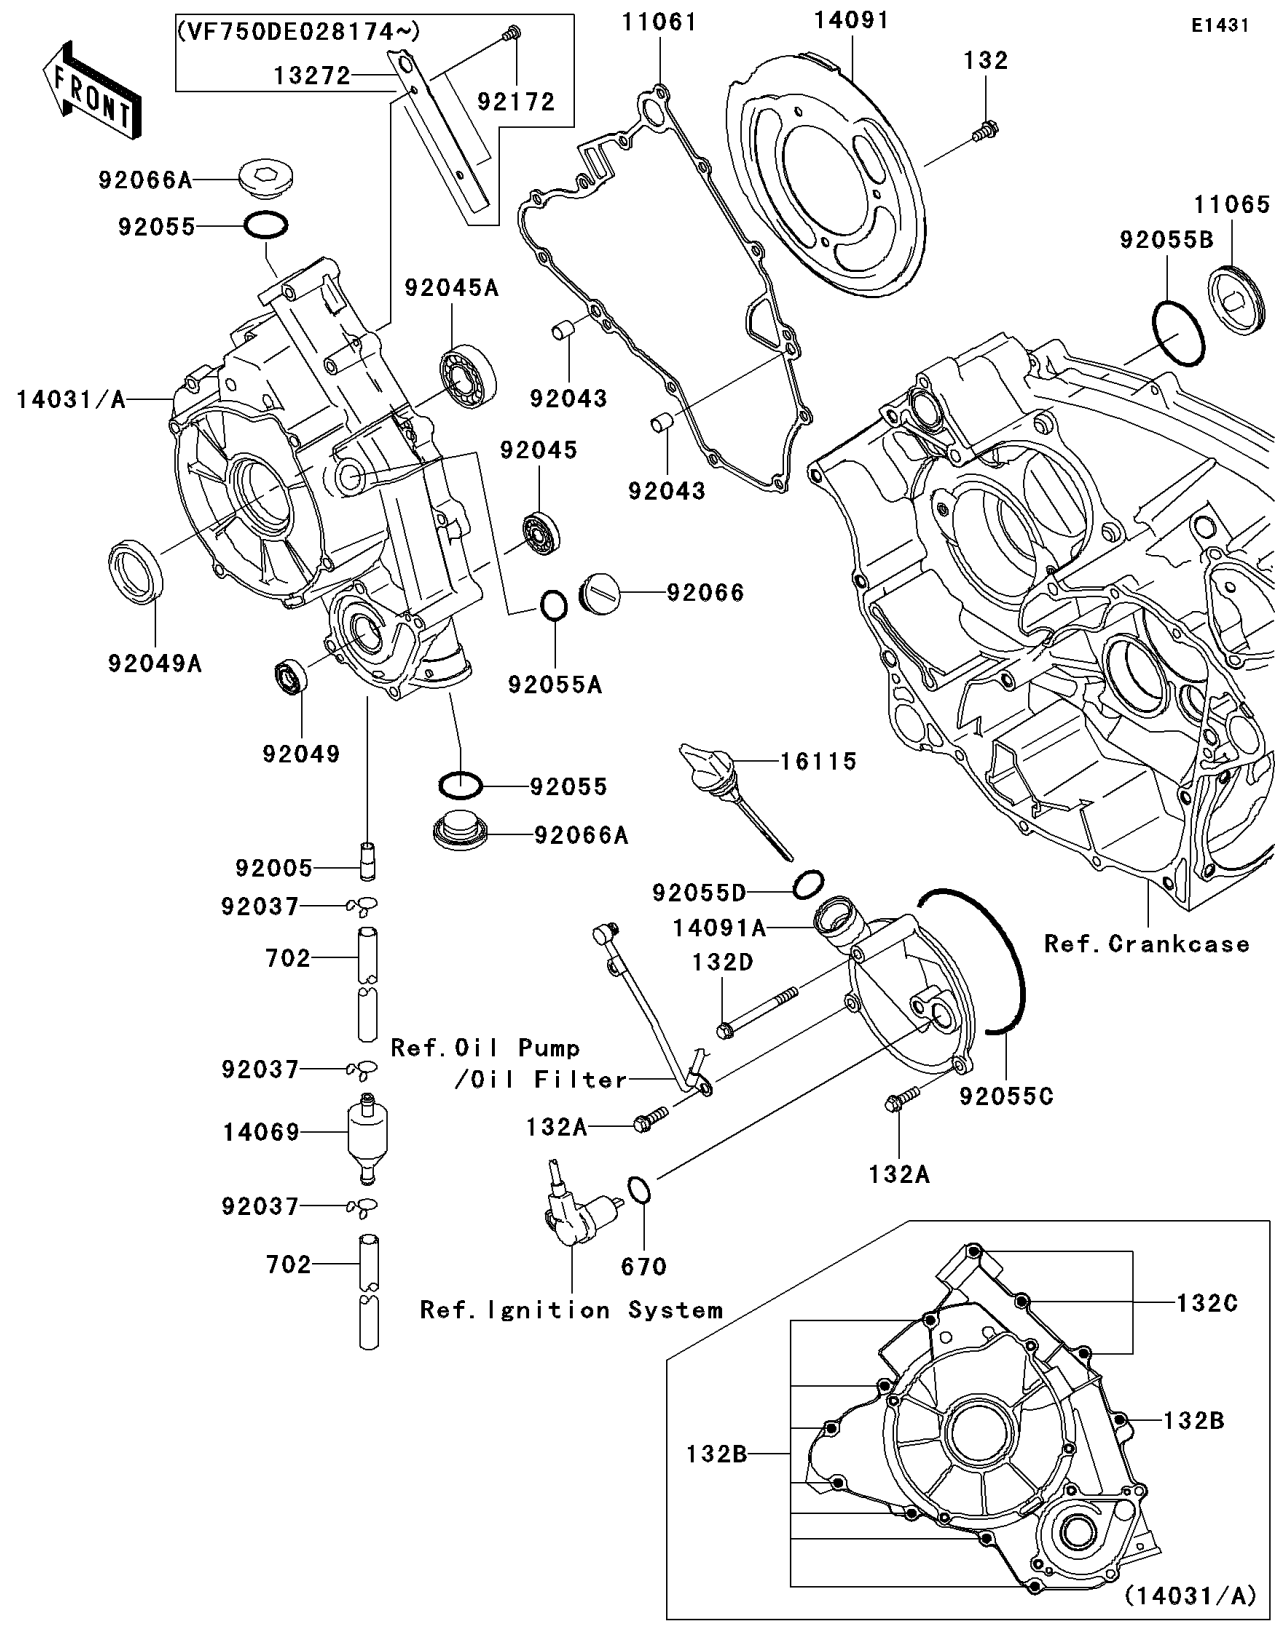

2010 Brute Force 750 4x4i Realtree APG HD PARTS DIAGRAM

Engine Cover(s)

2010 Brute Force 750 4x4i Realtree APG HD PARTS LIST

Engine Cover(s)

ITEM NAME	PART NUMBER	QUANTITY
BOLT-FLANGED-SMALL,6X12 (Ref # 132)	132BD0612	3
BOLT-FLANGED-SMALL,6X20 (Ref # 132A)	132BD0620	2
BOLT-FLANGED-SMALL,6X30 (Ref # 132B)	132BD0630	8
BOLT-FLANGED-SMALL,6X55 (Ref # 132C)	132BD0655	3
BOLT-FLANGED-SMALL,6X65 (Ref # 132D)	132BD0665	1
O RING (Ref # 670)	670D2018	1
TUBE-RUBBER,7X10X35 (Ref # 702)	702A07035	2
GASKET (Ref # 11061)	11061-1119	1
CAP (Ref # 11065)	11065-1151	1
PLATE (Ref # 13272)	13272-0707	1
COVER-GENERATOR (Ref # 14031A)	14031-0112	1
BREATHER (Ref # 14069)	14069-1051	1
COVER,BELT CONVERTER (Ref # 14091)	14091-0309	1
COVER (Ref # 14091A)	14091-1365	1
CAP-OIL FILLER (Ref # 16115)	16115-1072	1
FITTING (Ref # 92005)	92005-1369	1
CLAMP,TUBE (Ref # 92037)	92037-147	3
PIN,6.2X8X14 (Ref # 92043)	92043-1263	2
BEARING-BALL,6901 (Ref # 92045)	92045-0084	1
BEARING-BALL,TMB004JR2CM (Ref # 92045A)	92045-0086	1
SEAL-OIL,SC 12X22X5 (Ref # 92049)	92049-1228	1
SEAL-OIL,HTC 28X45X7 (Ref # 92049A)	92049-1576	1
RING-O,25.7X2.4 (Ref # 92055)	92055-1136	2
RING-O,20X2 (Ref # 92055A)	92055-1146	1
RING-O,44.7X2.4 (Ref # 92055B)	92055-1279	1
RING-O,99.5X2.0 (Ref # 92055C)	92055-1632	1
RING-O,20X3 (Ref # 92055D)	92055-2185	1
PLUG,COVER (Ref # 92066)	92066-0011	1
PLUG,25X8 (Ref # 92066A)	92066-0012	2

2010 Brute Force 750 4x4i Realtree APG HD PARTS LIST

Engine Cover(s)

ITEM NAME	PART NUMBER	QUANTITY
SCREW,5X8 (Ref # 92172)	92172-0119	2