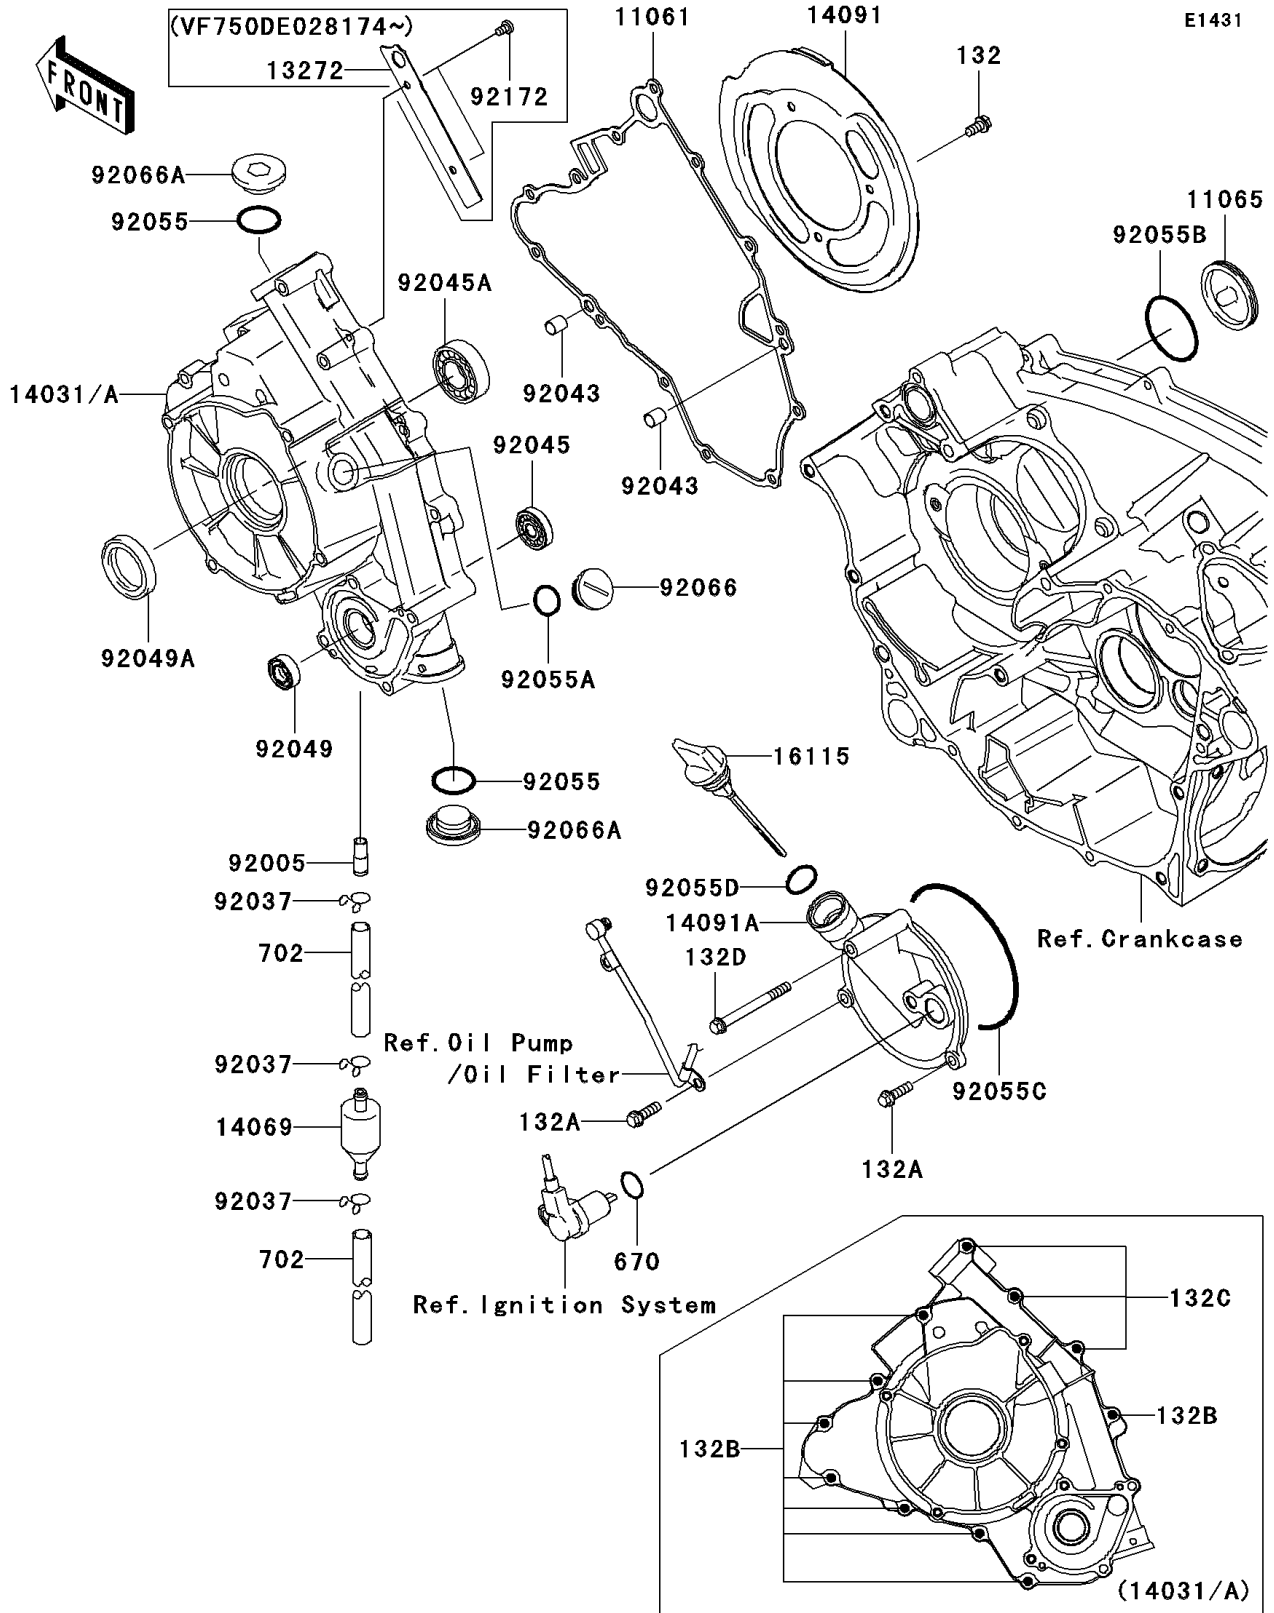

2008 Brute Force 750 4x4i Hardwoods Green HD PARTS DIAGRAM

Engine Cover(s)

2008 Brute Force 750 4x4i Hardwoods Green HD PARTS LIST

Engine Cover(s)

ITEM NAME	PART NUMBER	QUANTITY
BOLT-FLANGED-SMALL,6X12 (Ref # 132)	132BD0612	3
BOLT-FLANGED-SMALL,6X20 (Ref # 132A)	132BD0620	2
BOLT-FLANGED-SMALL,6X30 (Ref # 132B)	132BD0630	8
BOLT-FLANGED-SMALL,6X55 (Ref # 132C)	132BD0655	3
BOLT-FLANGED-SMALL,6X65 (Ref # 132D)	132BD0665	1
O RING (Ref # 670)	670D2018	1
TUBE-RUBBER,7X10X35 (Ref # 702)	702A07035	2
GASKET (Ref # 11061)	11061-1119	1
CAP (Ref # 11065)	11065-1151	1
COVER-GENERATOR (Ref # 14031)	14031-0030	1
BREATHER (Ref # 14069)	14069-1051	1
COVER,BELT CONVERTER (Ref # 14091)	14091-0309	1
COVER (Ref # 14091A)	14091-1365	1
CAP-OIL FILLER (Ref # 16115)	16115-1072	1
FITTING (Ref # 92005)	92005-1369	1
CLAMP,TUBE (Ref # 92037)	92037-147	3
PIN,6.2X8X14 (Ref # 92043)	92043-1263	2
BEARING-BALL,6901 (Ref # 92045)	92045-0084	1
BEARING-BALL,TMB004JR2CM (Ref # 92045A)	92045-0086	1
SEAL-OIL,SC 12X22X5 (Ref # 92049)	92049-1228	1
SEAL-OIL,HTC 28X45X7 (Ref # 92049A)	92049-1576	1
RING-O,25.7X2.4 (Ref # 92055)	92055-1136	2
RING-O,20X2 (Ref # 92055A)	92055-1146	1
RING-O,44.7X2.4 (Ref # 92055B)	92055-1279	1
RING-O,99.5X2.0 (Ref # 92055C)	92055-1632	1
RING-O,20X3 (Ref # 92055D)	92055-2185	1
PLUG,COVER (Ref # 92066)	92066-0011	1
PLUG,25X8 (Ref # 92066A)	92066-0012	2