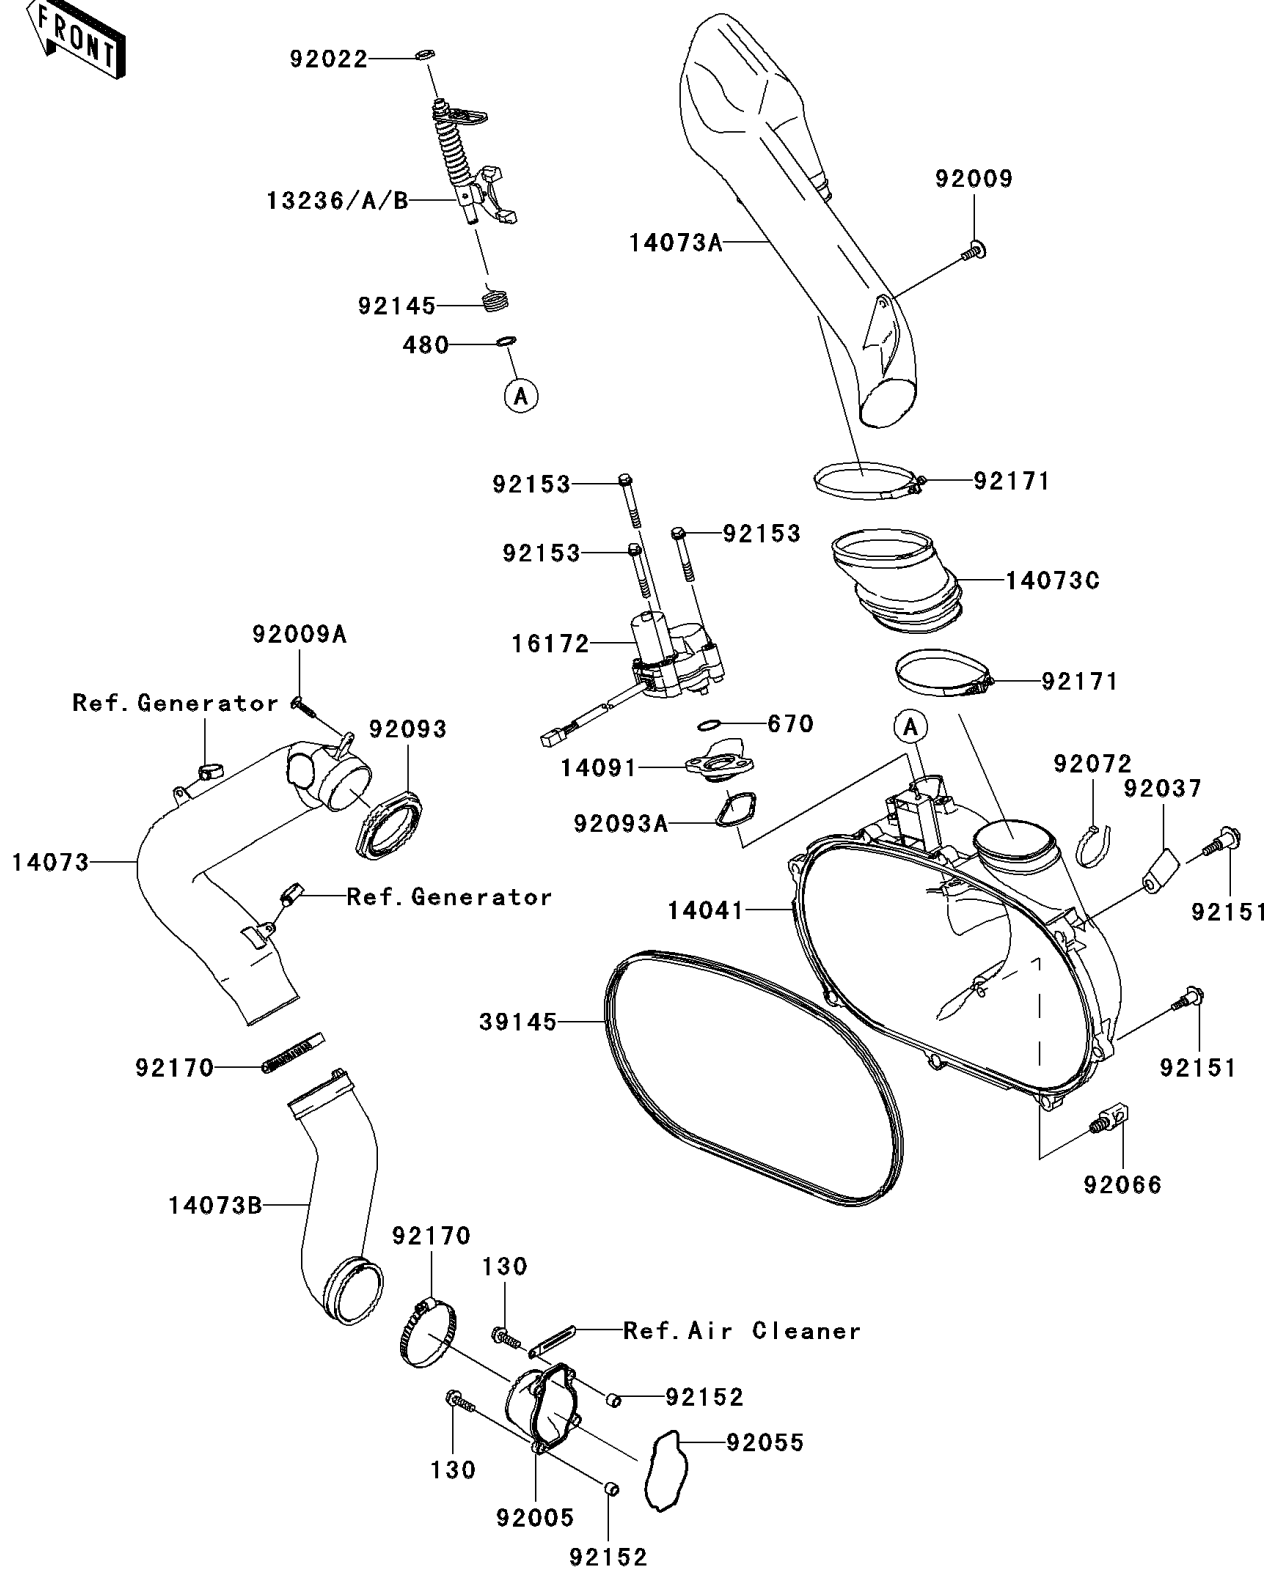

2008 Brute Force 750 4x4i Hardwoods Green HD PARTS DIAGRAM

Converter Cover

E1393

2008 Brute Force 750 4x4i Hardwoods Green HD PARTS LIST

Converter Cover

ITEM NAME	PART NUMBER	QUANTITY
BOLT-FLANGED,6X20 (Ref # 130)	130CD0620	4
CIRCLIP-TYPE-C,10MM (Ref # 480)	480J1000	1
O RING (Ref # 670)	670D3022	1
LEVER-COMP,YELLOW (Ref # 13236)	13236-0046	AR
LEVER-COMP,GREEN (Ref # 13236A)	13236-0047	AR
LEVER-COMP,PAINT LESS (Ref # 13236B)	13236-0048	1
COVER-COMP (Ref # 14041)	14041-0004	1
DUCT,INTAKE (Ref # 14073)	14073-0025	1
DUCT,EXHAUST (Ref # 14073A)	14073-0026	1
DUCT,INTAKE JOINT (Ref # 14073B)	14073-0027	1
DUCT,EXHAUST JOINT (Ref # 14073C)	14073-0028	1
COVER (Ref # 14091)	14091-1421	1
ACTUATOR (Ref # 16172)	16172-0006	1
TRIM-SEAL (Ref # 39145)	39145-1135	1
FITTING (Ref # 92005)	92005-1387	1
SCREW,6X16 (Ref # 92009)	92009-1694	1
SCREW,TAPPING,5X20 (Ref # 92009A)	92009-1993	1
WASHER,10.2X16X1 (Ref # 92022)	92022-1829	1
CLAMP (Ref # 92037)	92037-1780	1
RING-O (Ref # 92055)	92055-1630	1
PLUG,DRAIN,11X19 (Ref # 92066)	92066-1580	1
BAND,L=188 (Ref # 92072)	92072-1239	1
SEAL (Ref # 92093)	92093-0016	1
SEAL (Ref # 92093A)	92093-1548	1
SPRING (Ref # 92145)	92145-1567	1
BOLT,FLANGED,6X30 (Ref # 92151)	92151-1686	8
COLLAR (Ref # 92152)	92152-1332	4
BOLT,6X47 (Ref # 92153)	92153-0678	3
CLAMP (Ref # 92170)	92170-1764	2

2008 Brute Force 750 4x4i Hardwoods Green HD PARTS LIST

Converter Cover

ITEM NAME	PART NUMBER	QUANTITY
CLAMP (Ref # 92171)	92171-0208	2