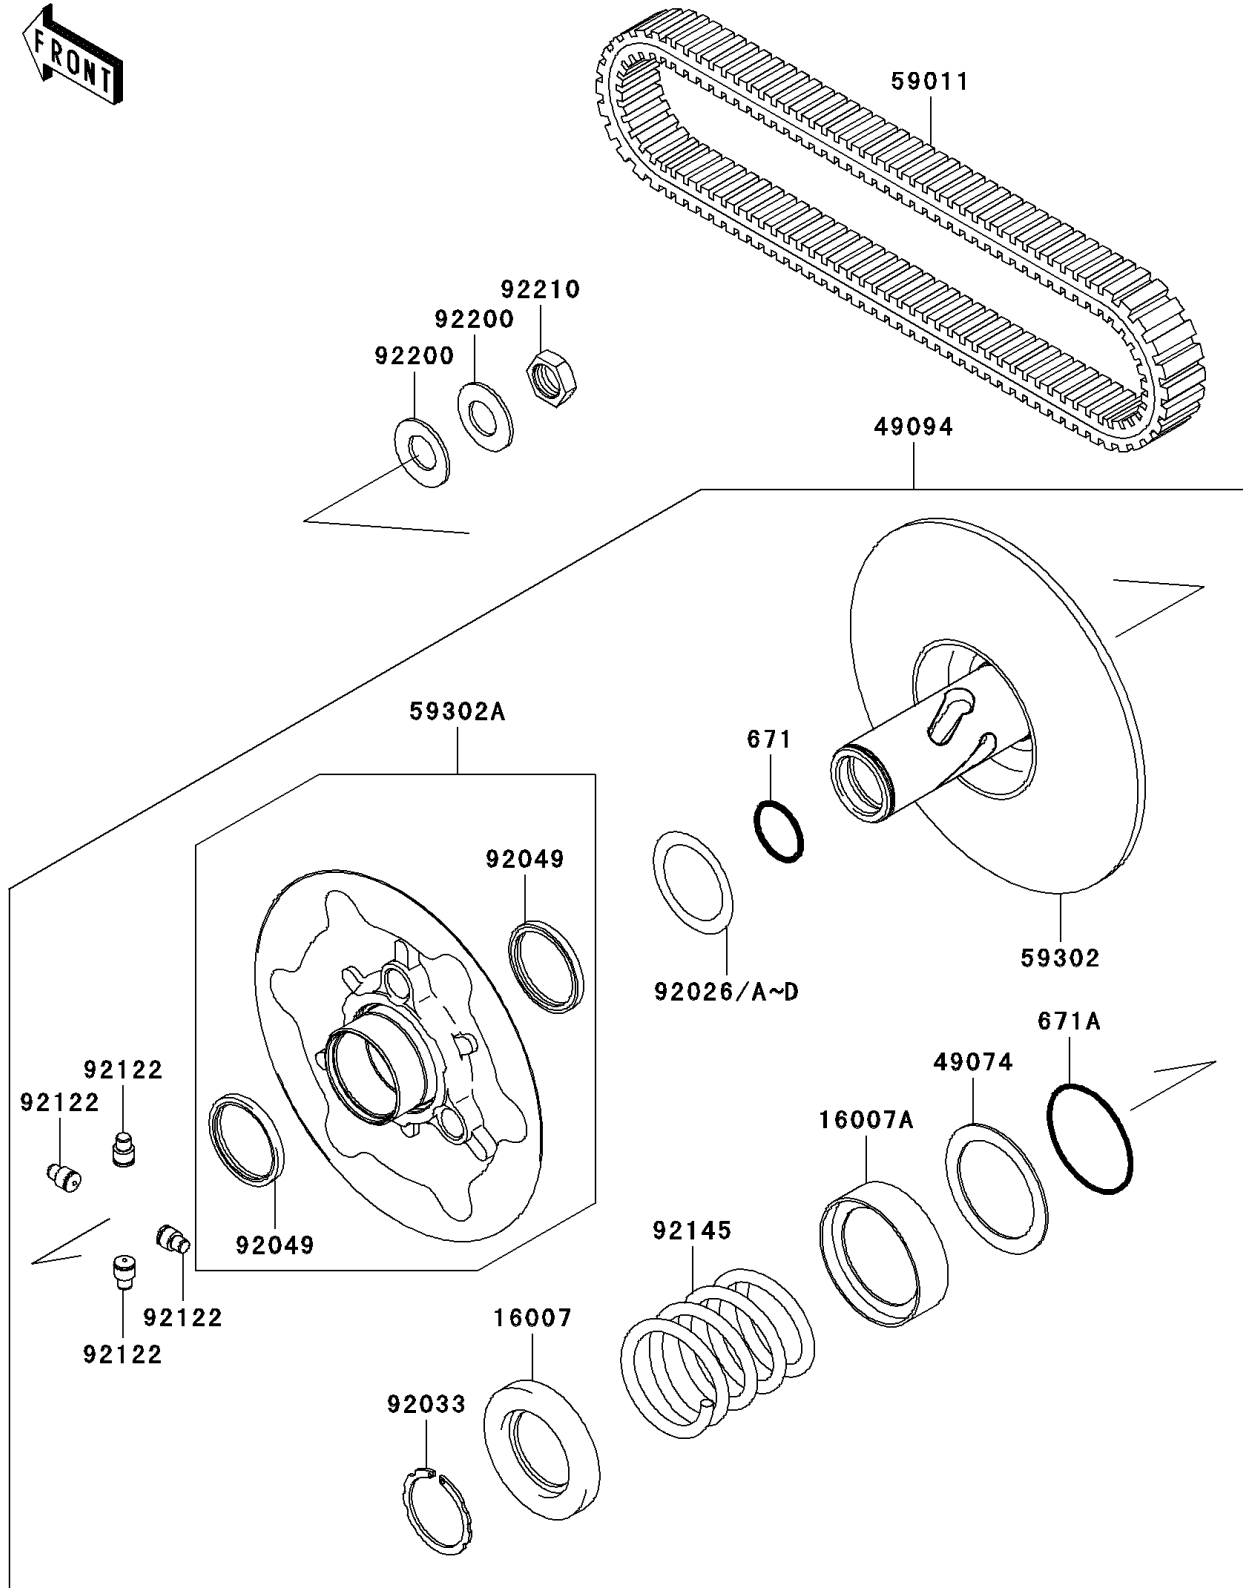

2009 Brute Force 750 4x4i Hardwoods Green HD PARTS DIAGRAM

Driven Converter/Drive Belt

E1392

2009 Brute Force 750 4x4i Hardwoods Green HD PARTS LIST

Driven Converter/Drive Belt

ITEM NAME	PART NUMBER	QUANTITY
O RING (Ref # 671)	671D2530	1
O RING (Ref # 671A)	671D2550	1
SEAT-SPRING (Ref # 16007)	16007-1203	1
SEAT-SPRING,SHEAVE MOVABLE (Ref # 16007A)	16007-1221	1
PLATE-THRUST (Ref # 49074)	49074-1055	1
CONVERTER-ASSY-DRIVEN (Ref # 49094)	49094-0019	1
BELT (Ref # 59011)	59011-0003	1
SHEAVE-COMP,FIXED (Ref # 59302)	59302-0001	1
SHEAVE-COMP,MOVABLE (Ref # 59302A)	59302-0002	1
SPACER,T=0.30 (Ref # 92026)	92026-0034	AR
SPACER,T=1.00 (Ref # 92026A)	92026-1565	AR
SPACER,T=0.60 (Ref # 92026B)	92026-1569	AR
SPACER,T=1.40 (Ref # 92026C)	92026-1570	AR
SPACER,T=0.80 (Ref # 92026D)	92026-1617	AR
RING-SNAP (Ref # 92033)	92033-1317	1
SEAL-OIL (Ref # 92049)	92049-1528	2
ROLLER (Ref # 92122)	92122-1209	4
SPRING,PURPLE (Ref # 92145)	92145-1499	1
WASHER (Ref # 92200)	92200-1505	2
NUT,18MM (Ref # 92210)	92210-1367	1