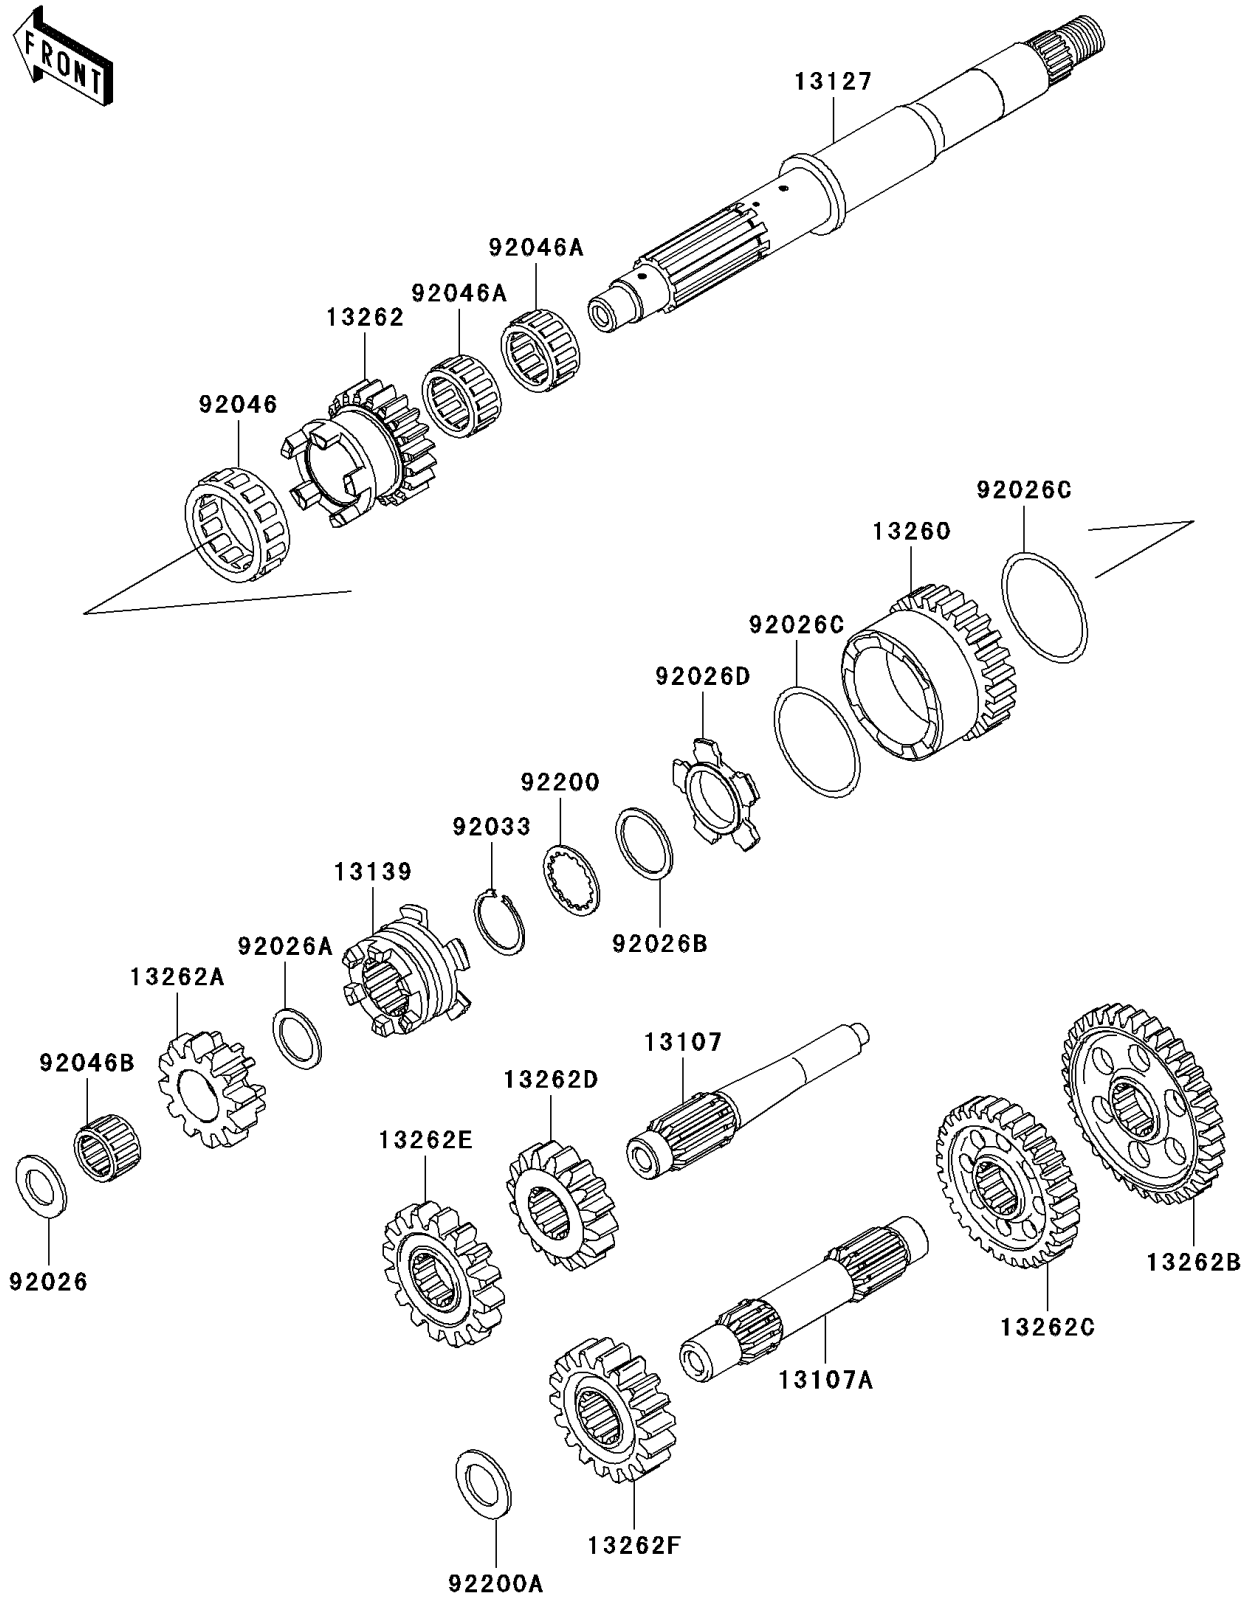

# 2008 Brute Force 750 4x4i Hardwoods Green HD PARTS DIAGRAM

Transmission

E1361

## 2008 Brute Force 750 4x4i Hardwoods Green HD PARTS LIST

### Transmission

ITEM NAME	PART NUMBER	QUANTITY
SHAFT,REVERSE,IDLE (Ref # 13107)	13107-0158	1
SHAFT,COUNTER (Ref # 13107A)	13107-0177	1
SHAFT-TRANSMISSION INPUT (Ref # 13127)	13127-0053	1
SHIFTER (Ref # 13139)	13139-0003	1
GEAR,INPUT HIGH,26T (Ref # 13260)	13260-1867	1
GEAR,INPUT LOW,20T (Ref # 13262)	13262-0234	1
GEAR,INPUT REVERSE,12T (Ref # 13262A)	13262-0235	1
GEAR,DRIVEN LOW,36T (Ref # 13262B)	13262-0313	1
GEAR,DRIVEN HI,30T (Ref # 13262C)	13262-0314	1
GEAR,OUTPUT REVERSE,16T (Ref # 13262D)	13262-0433	1
GEAR,DRIVEN REVERSE,16T (Ref # 13262E)	13262-0434	1
GEAR,OUTPUT DRIVE,18T (Ref # 13262F)	13262-0491	1
SPACER,17.3X30X2.0 (Ref # 92026)	92026-1415	1
SPACER,21.2X29X1.6 (Ref # 92026A)	92026-1568	1
SPACER,28.2X34.5X1.6 (Ref # 92026B)	92026-1587	1
SPACER,48.2X54.3X1.0 (Ref # 92026C)	92026-1599	2
SPACER,HI&LOW (Ref # 92026D)	92026-1600	1
RING-SNAP,25.9X30.6X1.2 (Ref # 92033)	92033-1037	1
BEARING-NEEDLE,HIGH GEAR (Ref # 92046)	92046-1276	1
BEARING-NEEDLE,FWF-283317 (Ref # 92046A)	92046-1278	2
BEARING-NEEDLE,REVERSE GEAR (Ref # 92046B)	92046-1279	1
WASHER,28.5X34.0X1.5 (Ref # 92200)	92200-1240	1
WASHER,20.3X33X2.0 (Ref # 92200A)	92200-1351	1