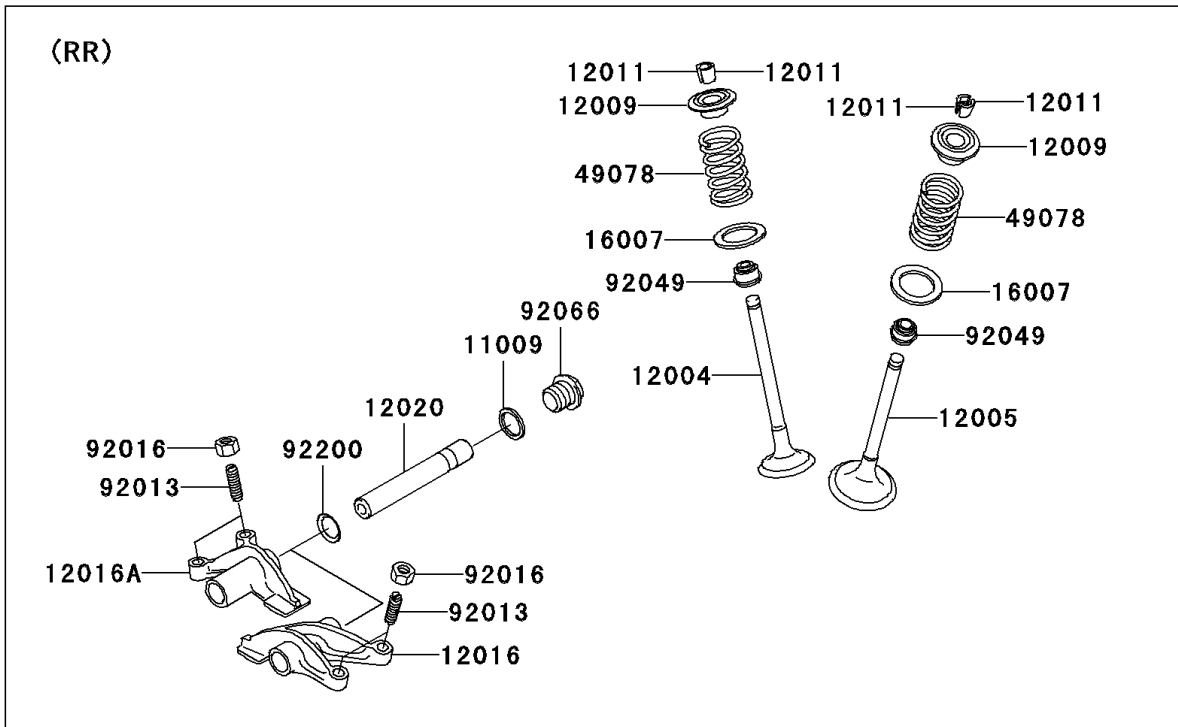

2008 Brute Force 750 4x4i Hardwoods Green HD PARTS DIAGRAM

Valve(s)

E1210

2008 Brute Force 750 4x4i Hardwoods Green HD PARTS LIST

Valve(s)

ITEM NAME	PART NUMBER	QUANTITY
GASKET,14X18X1.5 (Ref # 11009)	11009-1430	4
VALVE-INTAKE (Ref # 12004)	12004-0007	4
VALVE-EXHAUST (Ref # 12005)	12005-0047	4
RETAINER-VALVE SPRING (Ref # 12009)	12009-1056	8
COLLET (Ref # 12011)	12011-1051	16
ARM-ROCKER,EXHAUST (Ref # 12016)	12016-1128	2
ARM-ROCKER,INTAKE (Ref # 12016A)	12016-1129	2
SHAFT-ROCKER (Ref # 12020)	12020-0004	4
SEAT-SPRING,17.5X23.8X0.5 (Ref # 16007)	16007-1178	8
SPRING-ENGINE VALVE (Ref # 49078)	49078-0014	8
SCREW,6MM (Ref # 92013)	92013-009	8
NUT,6MM (Ref # 92016)	92016-061	8
SEAL-OIL,VSB58.558 (Ref # 92049)	92049-1218	8
PLUG,DRAIN (Ref # 92066)	92066-2196	4
WASHER,13X17X0.3 (Ref # 92200)	92200-1508	4