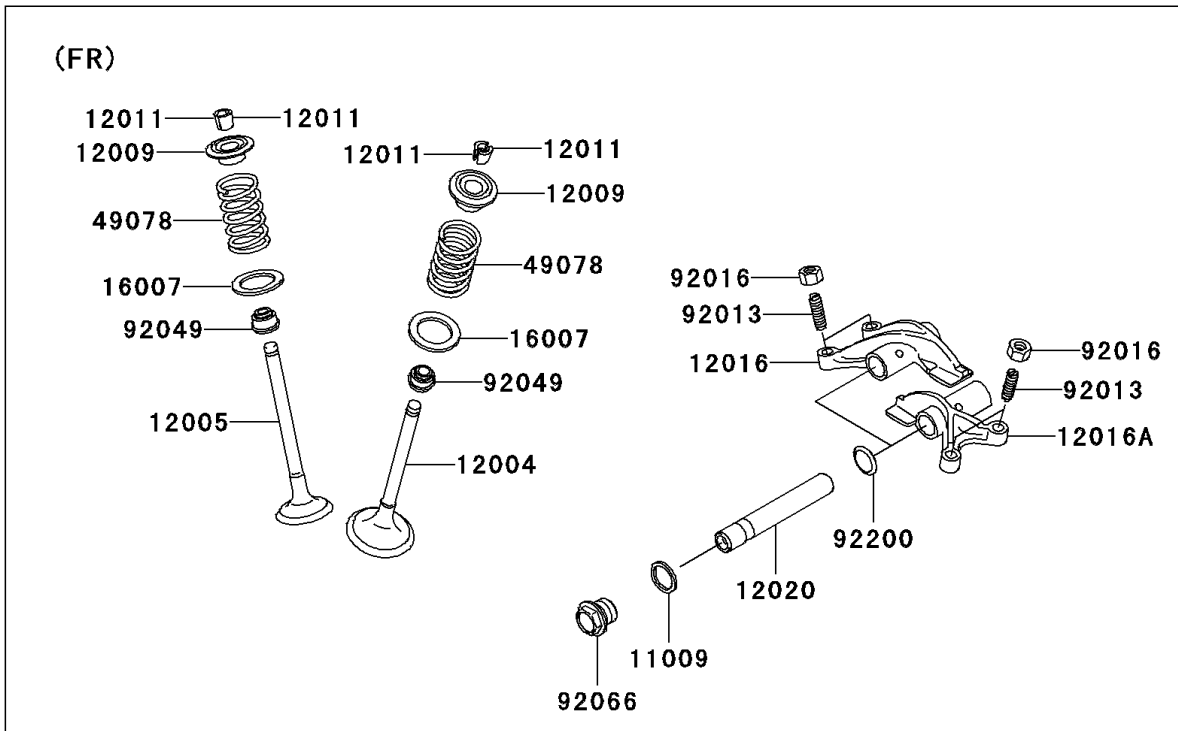

2008 Brute Force 750 4x4i Hardwoods Green HD PARTS DIAGRAM

Valve(s)

E1210

2008 Brute Force 750 4x4i Hardwoods Green HD PARTS LIST

Valve(s)

ITEM NAME	PART NUMBER	QUANTITY
GASKET,14X18X1.5 (Ref # 11009)	11009-1430	4
VALVE-INTAKE (Ref # 12004)	12004-0007	4
VALVE-EXHAUST (Ref # 12005)	12005-0047	4
RETAINER-VALVE SPRING (Ref # 12009)	12009-1056	8
COLLET (Ref # 12011)	12011-1051	16
ARM-ROCKER,EXHAUST (Ref # 12016)	12016-1128	2
ARM-ROCKER,INTAKE (Ref # 12016A)	12016-1129	2
SHAFT-ROCKER (Ref # 12020)	12020-0004	4
SEAT-SPRING,17.5X23.8X0.5 (Ref # 16007)	16007-1178	8
SPRING-ENGINE VALVE (Ref # 49078)	49078-0014	8
SCREW,6MM (Ref # 92013)	92013-009	8
NUT,6MM (Ref # 92016)	92016-061	8
SEAL-OIL,VSB58.558 (Ref # 92049)	92049-1218	8
PLUG,DRAIN (Ref # 92066)	92066-2196	4
WASHER,13X17X0.3 (Ref # 92200)	92200-1508	4