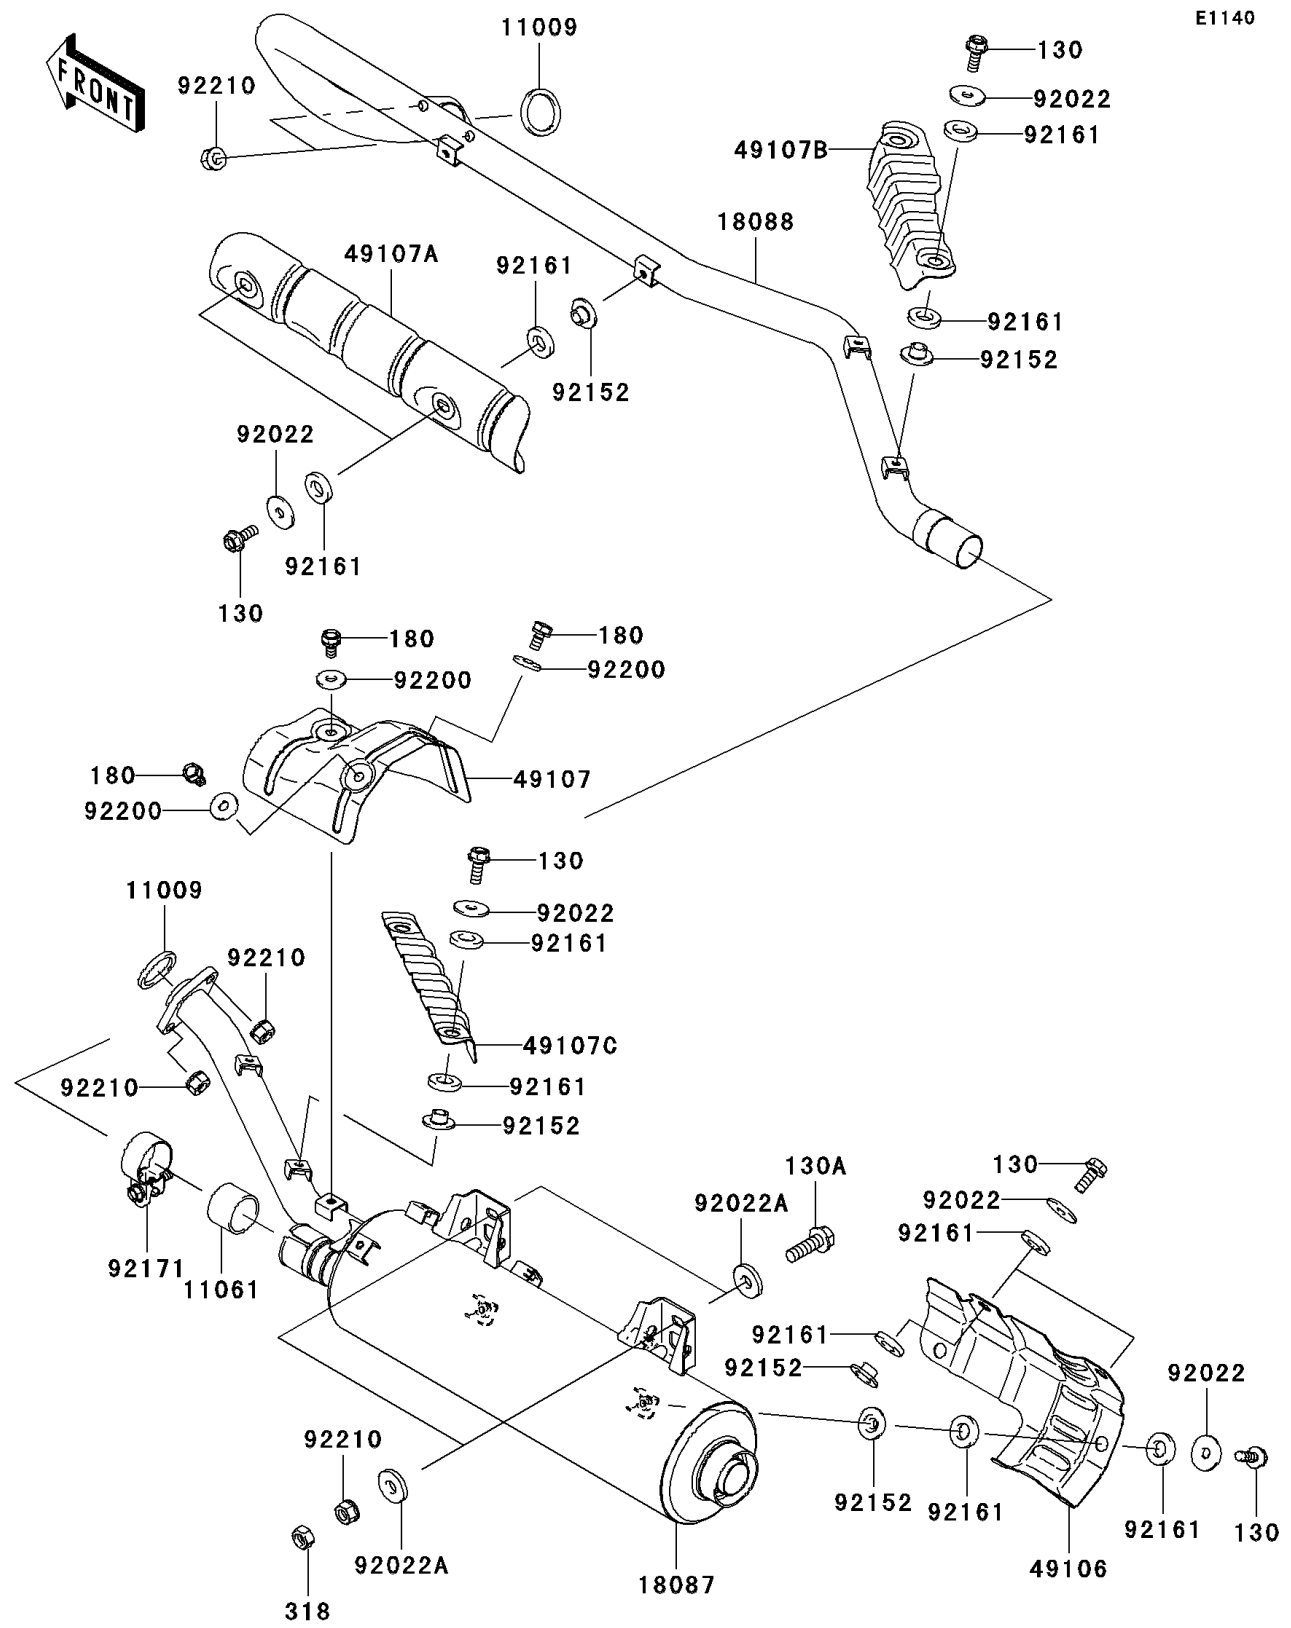

2008 Brute Force 750 4x4i Hardwoods Green HD PARTS DIAGRAM

Muffler(s)

E1140

2008 Brute Force 750 4x4i Hardwoods Green HD PARTS LIST

Muffler(s)

| ITEM NAME | PART NUMBER | QUANTITY |
|---|-------------|----------|
| BOLT-FLANGED,6X16 (Ref # 130) | 130BD0616 | 10 |
| BOLT-FLANGED,8X25 (Ref # 130A) | 130CD0825 | 2 |
| BOLT-UPSET-WS,6X12 (Ref # 180) | 180BD0612 | 3 |
| NUT-HEX-SMALL,8MM (Ref # 318) | 318BA0800 | 2 |
| GASKET,EXHAUST HOLDER (Ref # 11009) | 11009-1894 | 2 |
| GASKET,MUFFLER CONNECTING (Ref # 11061) | 11061-0360 | 1 |
| MUFFLER (Ref # 18087) | 18087-0167 | 1 |
| PIPE-EXHAUST (Ref # 18088) | 18088-0379 | 1 |
| COVER-MUFFLER (Ref # 49106) | 49106-0048 | 1 |
| COVER-EXHAUST PIPE,RR (Ref # 49107) | 49107-0050 | 1 |
| COVER-EXHAUST PIPE,FR (Ref # 49107A) | 49107-0065 | 1 |
| COVER-EXHAUST PIPE,MIDDLE LH (Ref # 49107B) | 49107-0066 | 1 |
| COVER-EXHAUST PIPE,MIDDLE RH (Ref # 49107C) | 49107-0067 | 1 |
| WASHER,6.5X22X1.6 (Ref # 92022) | 92022-237 | 10 |
| WASHER,8.5X22X3.2 (Ref # 92022A) | 92022-276 | 4 |
| COLLAR (Ref # 92152) | 92152-0423 | 10 |
| DAMPER (Ref # 92161) | 92161-0319 | 20 |
| CLAMP (Ref # 92171) | 92171-1330 | 1 |
| WASHER,6.5X18X2.0 (Ref # 92200) | 92200-2035 | 3 |
| NUT,8MM (Ref # 92210) | 92210-1242 | 6 |