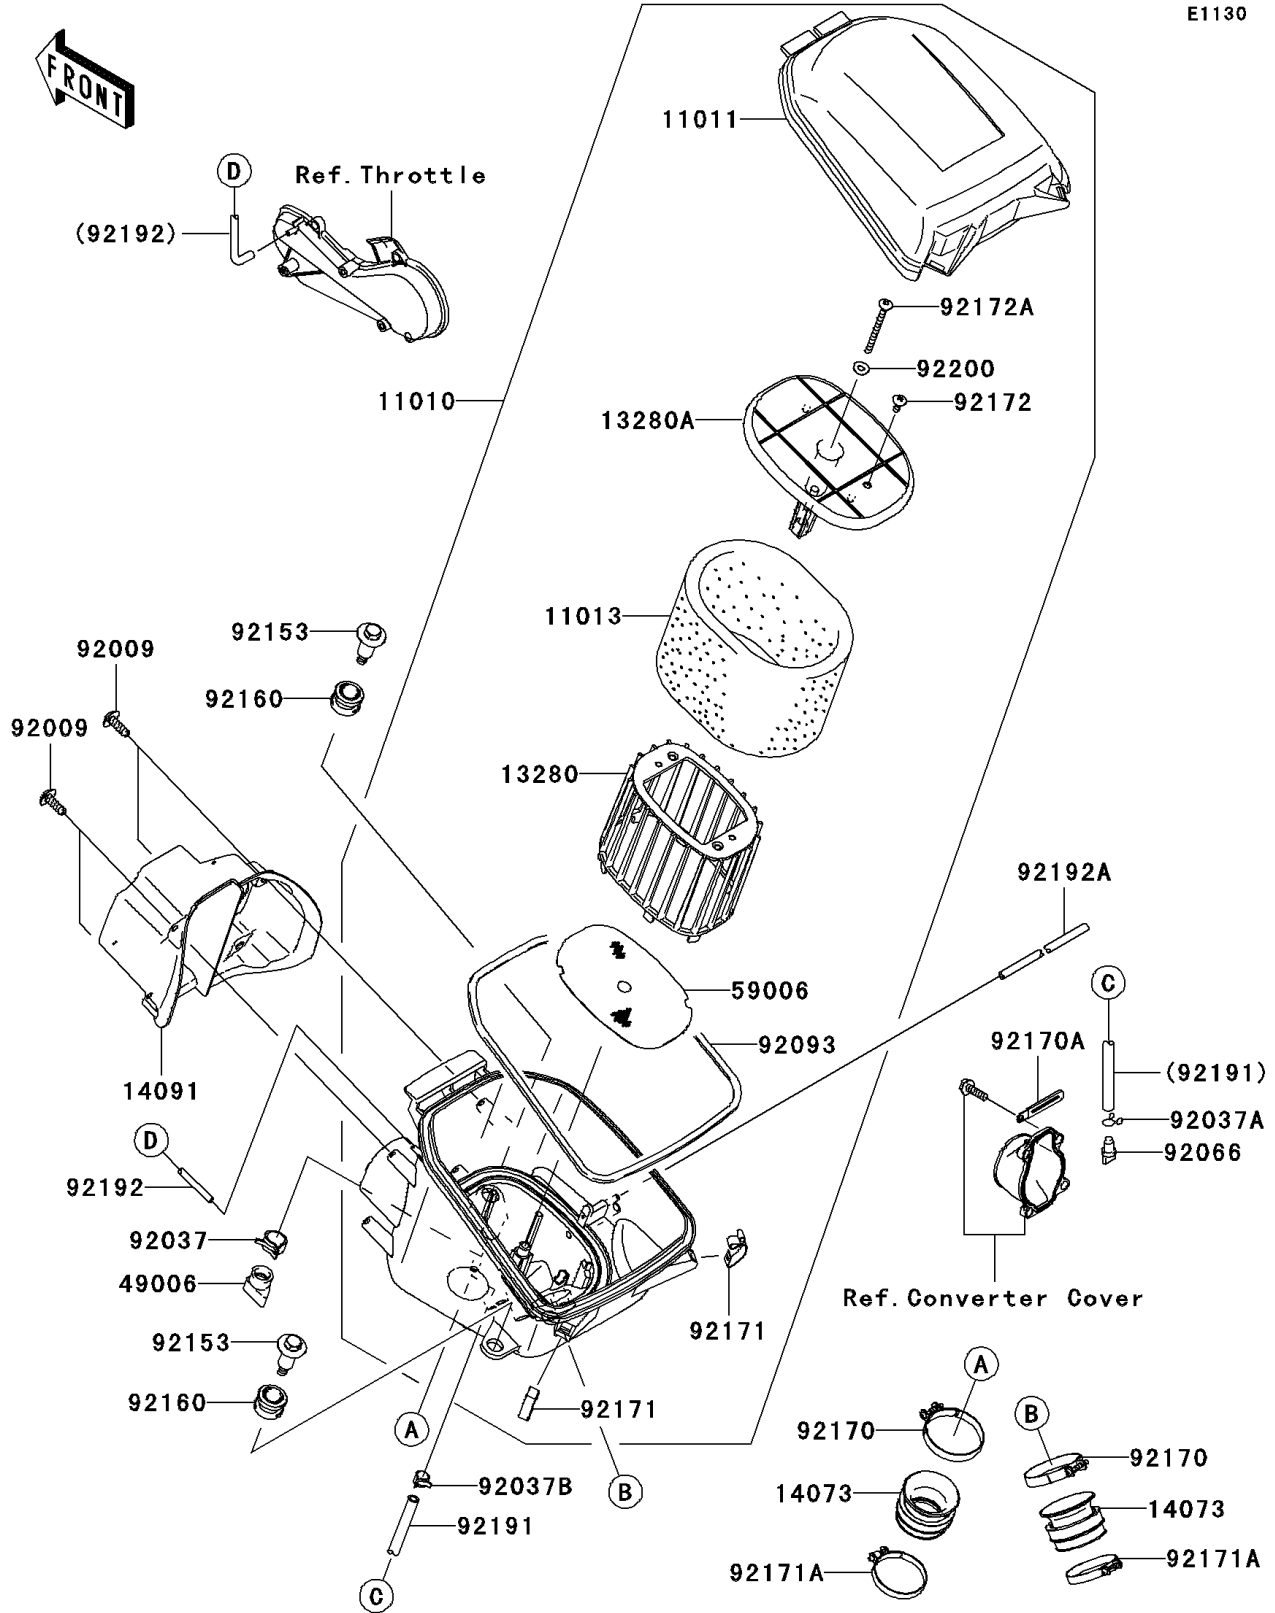

# 2009 Brute Force 750 4x4i Hardwoods Green HD PARTS DIAGRAM

Air Cleaner

E1130

## 2009 Brute Force 750 4x4i Hardwoods Green HD PARTS LIST

### Air Cleaner

ITEM NAME	PART NUMBER	QUANTITY
FILTER-ASSY-AIR,F.BLACK (Ref # 11010)	11010-0152-6Z	1
CASE-AIR FILTER,UPP,F.BLACK (Ref # 11011)	11011-0017-6Z	1
ELEMENT-AIR FILTER (Ref # 11013)	11013-0021	1
HOLDER (Ref # 13280)	13280-0232	1
HOLDER (Ref # 13280A)	13280-0233	1
DUCT (Ref # 14073)	14073-0160	2
COVER,FR (Ref # 14091)	14091-0164	1
BOOT (Ref # 49006)	49006-1292	1
ARRESTER-FLAME (Ref # 59006)	59006-0015	1
SCREW,TAPPING (Ref # 92009)	92009-1113	4
CLAMP,HOSE CLIP (Ref # 92037)	92037-1460	1
CLAMP,TUBE (Ref # 92037A)	92037-147	1
CLAMP,TUBE (Ref # 92037B)	92037-1505	1
PLUG,DRAIN (Ref # 92066)	92066-1211	1
SEAL (Ref # 92093)	92093-0083	1
BOLT,FLANGED,6X28.7 (Ref # 92153)	92153-1052	2
DAMPER (Ref # 92160)	92160-1594	2
CLAMP (Ref # 92170)	92170-1448	2
CLAMP (Ref # 92170A)	92170-1514	1
CLAMP (Ref # 92171)	92171-0225	2
CLAMP (Ref # 92171A)	92171-0722	2
SCREW (Ref # 92172)	92172-0297	1
SCREW (Ref # 92172A)	92172-0300	1
TUBE,7X11X470 (Ref # 92191)	92191-1531	1
TUBE (Ref # 92192)	92192-0448	1
TUBE (Ref # 92192A)	92192-0449	1
WASHER (Ref # 92200)	92200-0364	1