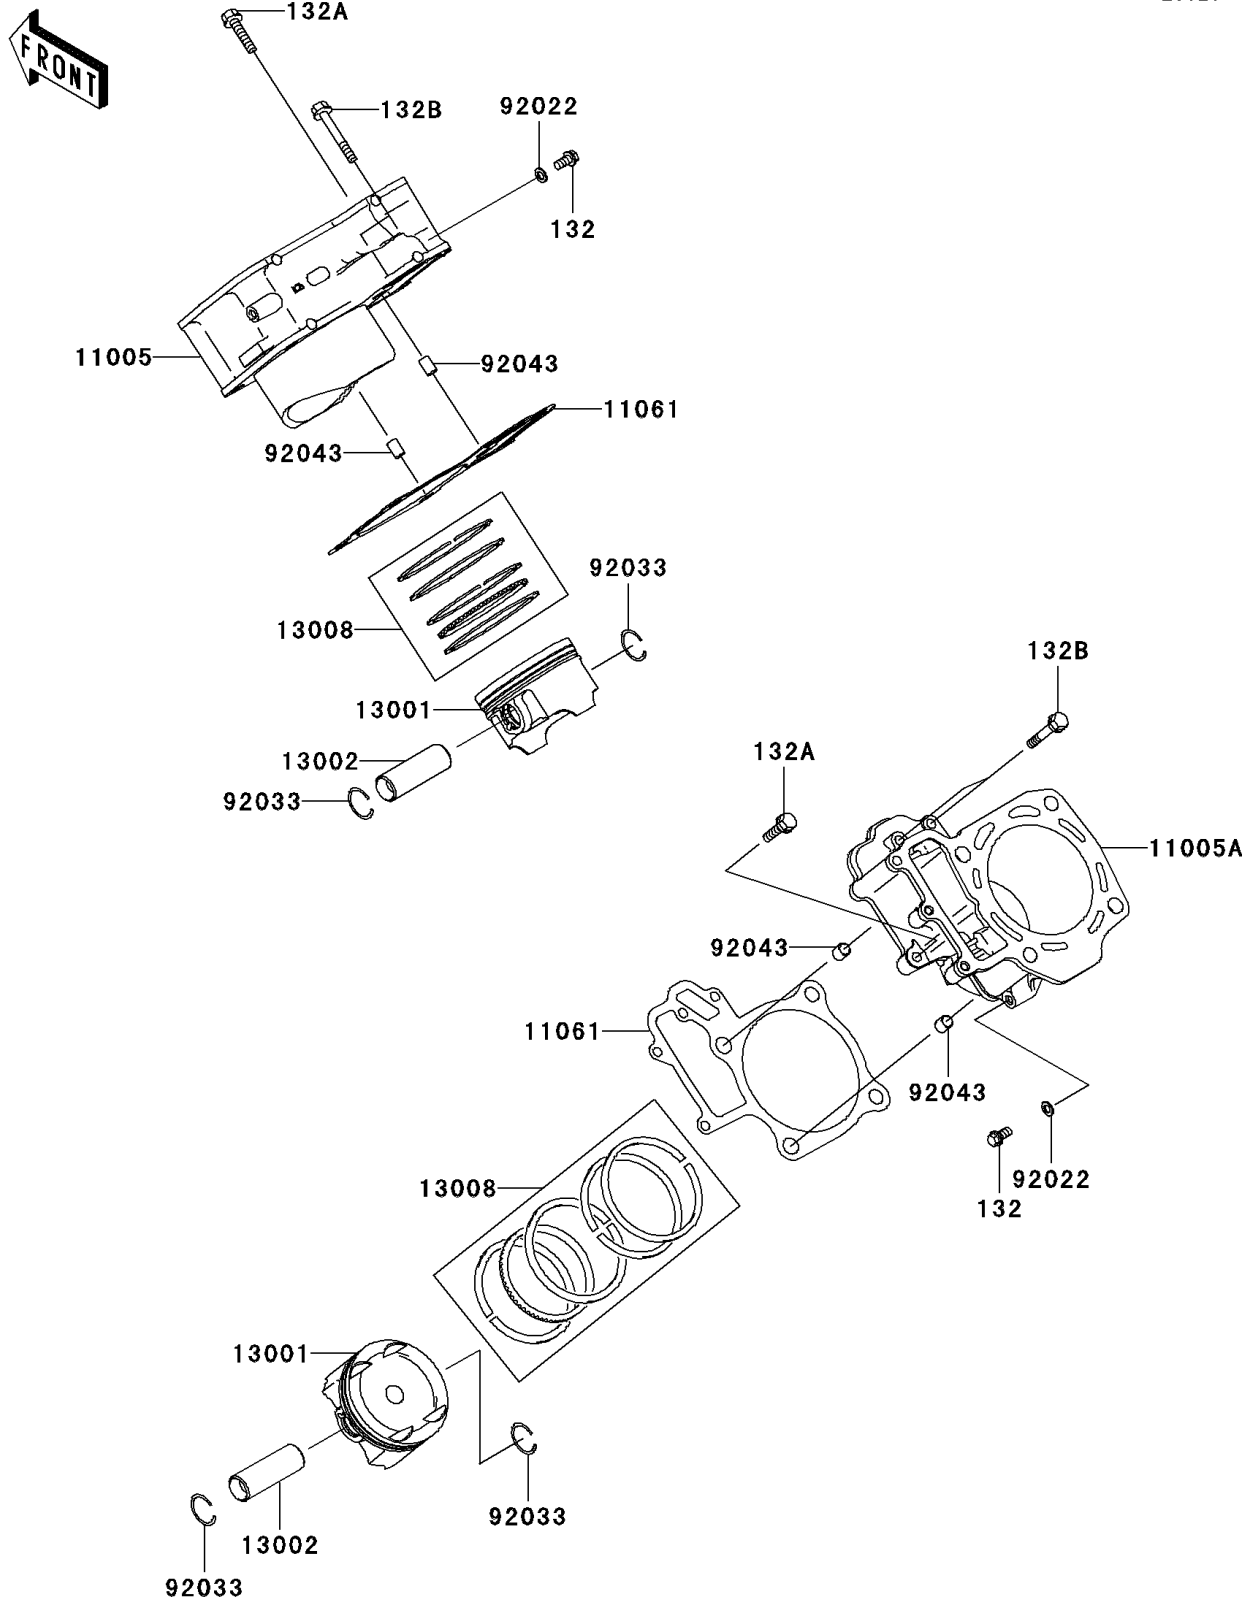

2008 Brute Force 750 4x4i Hardwoods Green HD PARTS DIAGRAM

Cylinder/Piston(s)

E1120

2008 Brute Force 750 4x4i Hardwoods Green HD PARTS LIST

Cylinder/Piston(s)

ITEM NAME	PART NUMBER	QUANTITY
BOLT-FLANGED-SMALL,6X12 (Ref # 132)	132BD0612	2
BOLT-FLANGED-SMALL,6X30 (Ref # 132A)	132BD0630	2
BOLT-FLANGED-SMALL,6X40 (Ref # 132B)	132BD0640	4
CYLINDER-ENGINE,FR (Ref # 11005)	11005-0107	1
CYLINDER-ENGINE,RR (Ref # 11005A)	11005-0108	1
GASKET,CYLINDER BASE (Ref # 11061)	11061-0063	2
PISTON-ENGINE (Ref # 13001)	13001-0021	2
PIN-PISTON (Ref # 13002)	13002-1060	2
RING-SET-PISTON (Ref # 13008)	13008-0008	2
WASHER,6.2X11X1 (Ref # 92022)	92022-304	2
RING-SNAP (Ref # 92033)	92033-1207	4
PIN,10.1X12X14 (Ref # 92043)	92043-4009	4