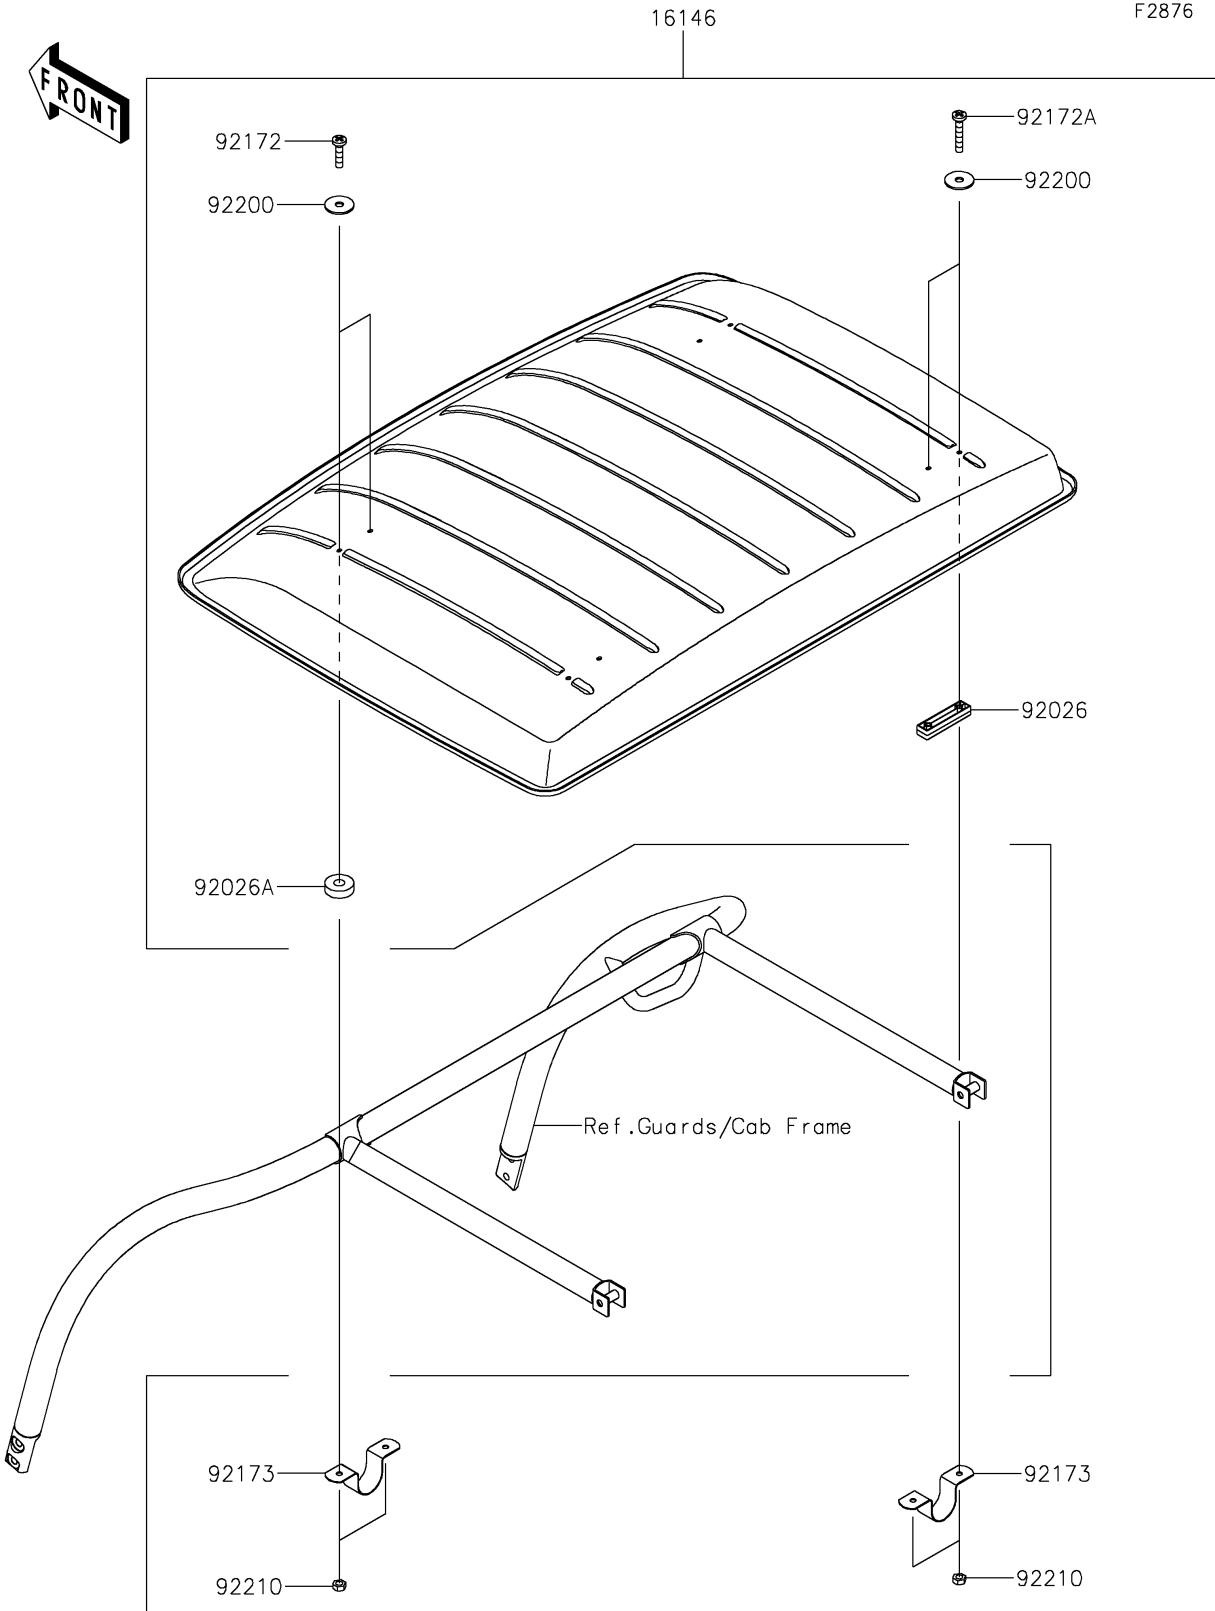

## 2020 MULE SX™ 4x4 XC LE FI PARTS DIAGRAM

Sun Top

## 2020 MULE SX™ 4x4 XC LE FI PARTS LIST

Sun Top

| ITEM NAME                          | PART NUMBER | QUANTITY |
|------------------------------------|-------------|----------|
| COVER-ASSY,SUN TOP (Ref # 16146)   | 16146-0742  | 1        |
| SPACER,BLOCK (Ref # 92026)         | 92026-0763  | 1        |
| SPACER,9.5X25.4X7.5 (Ref # 92026A) | 92026-0764  | 1        |
| SCREW,6X25.4 (Ref # 92172)         | 92172-0873  | 1        |
| SCREW,6X35.1 (Ref # 92172A)        | 92172-0874  | 1        |
| CLAMP (Ref # 92173)                | 92173-1200  | 1        |
| WASHER,7.1X25.4X1.6 (Ref # 92200)  | 92200-0912  | 1        |
| NUT,6MM (Ref # 92210)              | 92210-0886  | 1        |