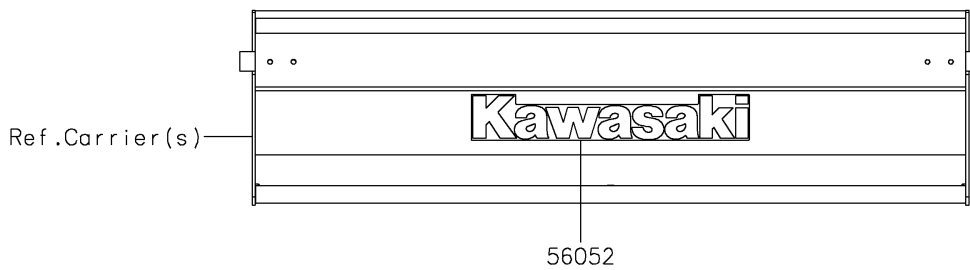

2020 MULE SX™ 4x4 XC LE FI PARTS DIAGRAM

Decals

F2861

2020 MULE SX™ 4x4 XC LE FI PARTS LIST

Decals

ITEM NAME	PART NUMBER	QUANTITY
MARK,KAWASAKI (Ref # 56052)	56052-1809	1
MARK,FR FENDER,MULE SX (Ref # 56054)	56054-2063	2
MARK,FR FENDER,FUEL INJECTION (Ref # 56054A)	56054-2459	2
PATTERN,FR FENDER,LH (Ref # 56075)	56075-2767	1
PATTERN,FR FENDER,RH (Ref # 56075A)	56075-2768	1
PATTERN,SIDE PLATE,LH (Ref # 56075B)	56075-7164	1
PATTERN,SIDE PLATE,RH (Ref # 56075C)	56075-7165	1