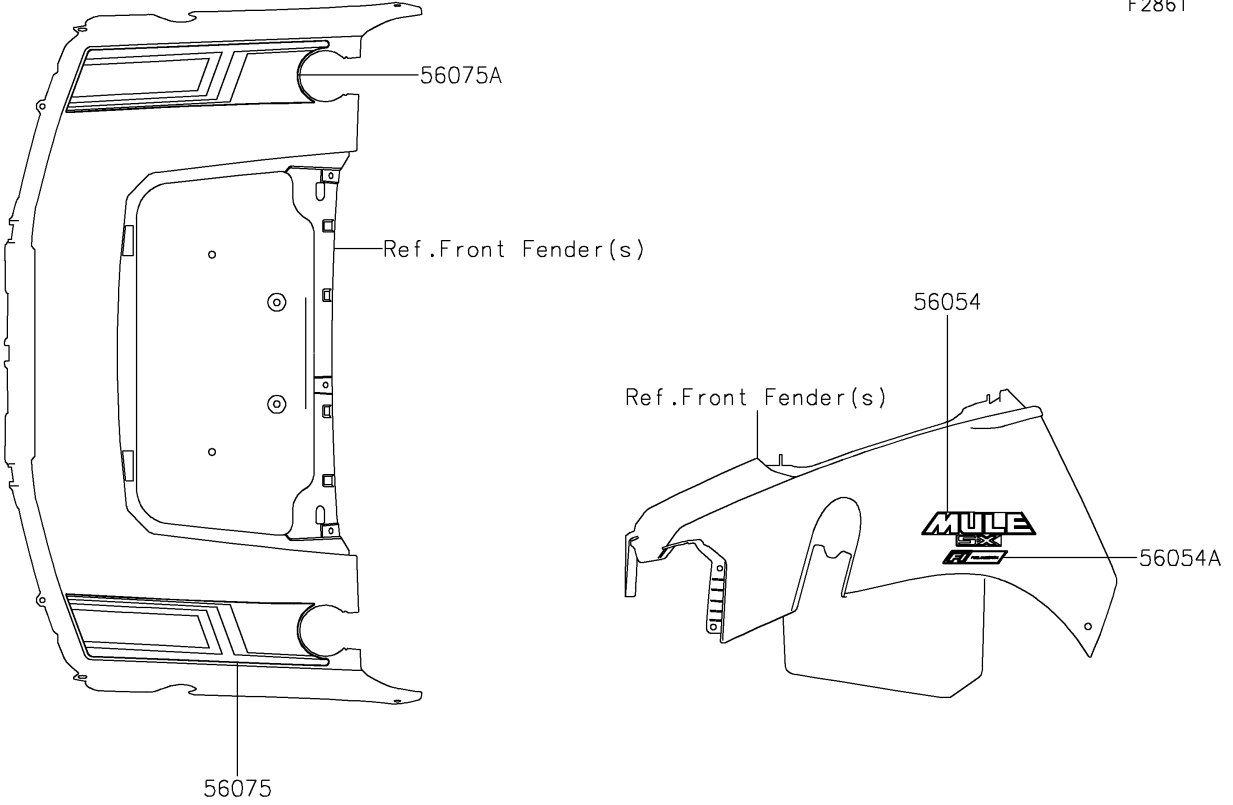

2020 MULE SX™ 4x4 XC LE FI PARTS DIAGRAM

Decals

F2861

2020 MULE SX™ 4x4 XC LE FI PARTS LIST

Decals

ITEM NAME	PART NUMBER	QUANTITY
MARK,KAWASAKI (Ref # 56052)	56052-1809	1
MARK,FR FENDER,MULE SX (Ref # 56054)	56054-2063	2
MARK,FR FENDER,FUEL INJECTION (Ref # 56054A)	56054-2459	2
PATTERN,FR FENDER,LH (Ref # 56075)	56075-2767	1
PATTERN,FR FENDER,RH (Ref # 56075A)	56075-2768	1
PATTERN,SIDE PLATE,LH (Ref # 56075B)	56075-7164	1
PATTERN,SIDE PLATE,RH (Ref # 56075C)	56075-7165	1