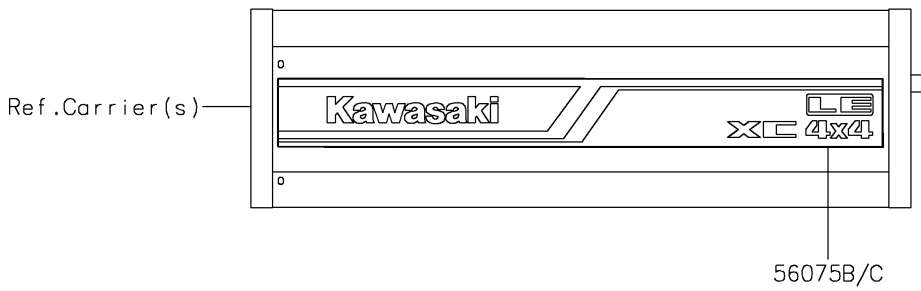

2020 MULE SX™ 4x4 XC LE FI PARTS DIAGRAM

Decals

F2861

2020 MULE SX™ 4x4 XC LE FI PARTS LIST

Decals

ITEM NAME	PART NUMBER	QUANTITY
MARK,KAWASAKI (Ref # 56052)	56052-1809	1
MARK,FR FENDER,MULE SX (Ref # 56054)	56054-2063	2
MARK,FR FENDER,FUEL INJECTION (Ref # 56054A)	56054-2459	2
PATTERN,FR FENDER,LH (Ref # 56075)	56075-2767	1
PATTERN,FR FENDER,RH (Ref # 56075A)	56075-2768	1
PATTERN,SIDE PLATE,LH (Ref # 56075B)	56075-7164	1
PATTERN,SIDE PLATE,RH (Ref # 56075C)	56075-7165	1