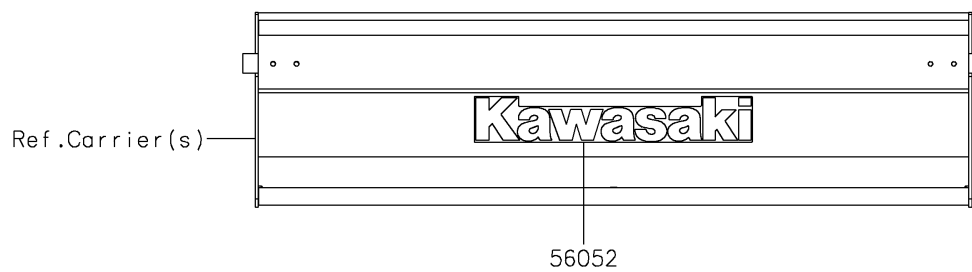

2020 MULE SX™ 4x4 XC LE FI PARTS DIAGRAM

Decals

F2861

2020 MULE SX™ 4x4 XC LE FI PARTS LIST

Decals

ITEM NAME	PART NUMBER	QUANTITY
MARK,KAWASAKI (Ref # 56052)	56052-1809	1
MARK,FR FENDER,MULE SX (Ref # 56054)	56054-2063	1
MARK,FR FENDER,FUEL INJECTION (Ref # 56054A)	56054-2459	1
PATTERN,FR FENDER,LH (Ref # 56075)	56075-2767	1
PATTERN,FR FENDER,RH (Ref # 56075A)	56075-2768	1
PATTERN,SIDE PLATE,LH (Ref # 56075B)	56075-7164	1
PATTERN,SIDE PLATE,RH (Ref # 56075C)	56075-7165	1