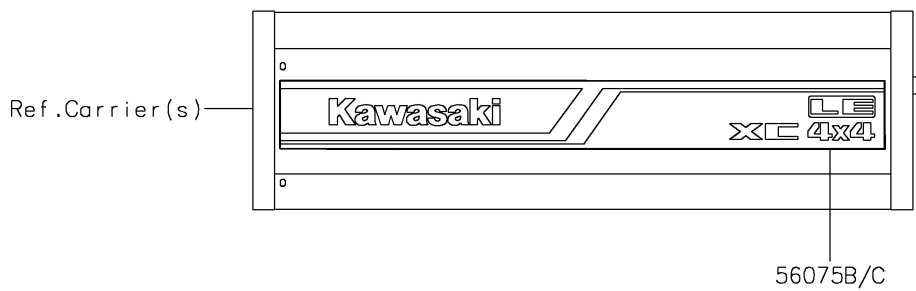

2020 MULE SX™ 4x4 XC LE FI PARTS DIAGRAM

Decals

F2861

2020 MULE SX™ 4x4 XC LE FI PARTS LIST

Decals

ITEM NAME	PART NUMBER	QUANTITY
MARK,KAWASAKI (Ref # 56052)	56052-1809	1
MARK,FR FENDER,MULE SX (Ref # 56054)	56054-2063	1
MARK,FR FENDER,FUEL INJECTION (Ref # 56054A)	56054-2459	1
PATTERN,FR FENDER,LH (Ref # 56075)	56075-2767	1
PATTERN,FR FENDER,RH (Ref # 56075A)	56075-2768	1
PATTERN,SIDE PLATE,LH (Ref # 56075B)	56075-7164	1
PATTERN,SIDE PLATE,RH (Ref # 56075C)	56075-7165	1