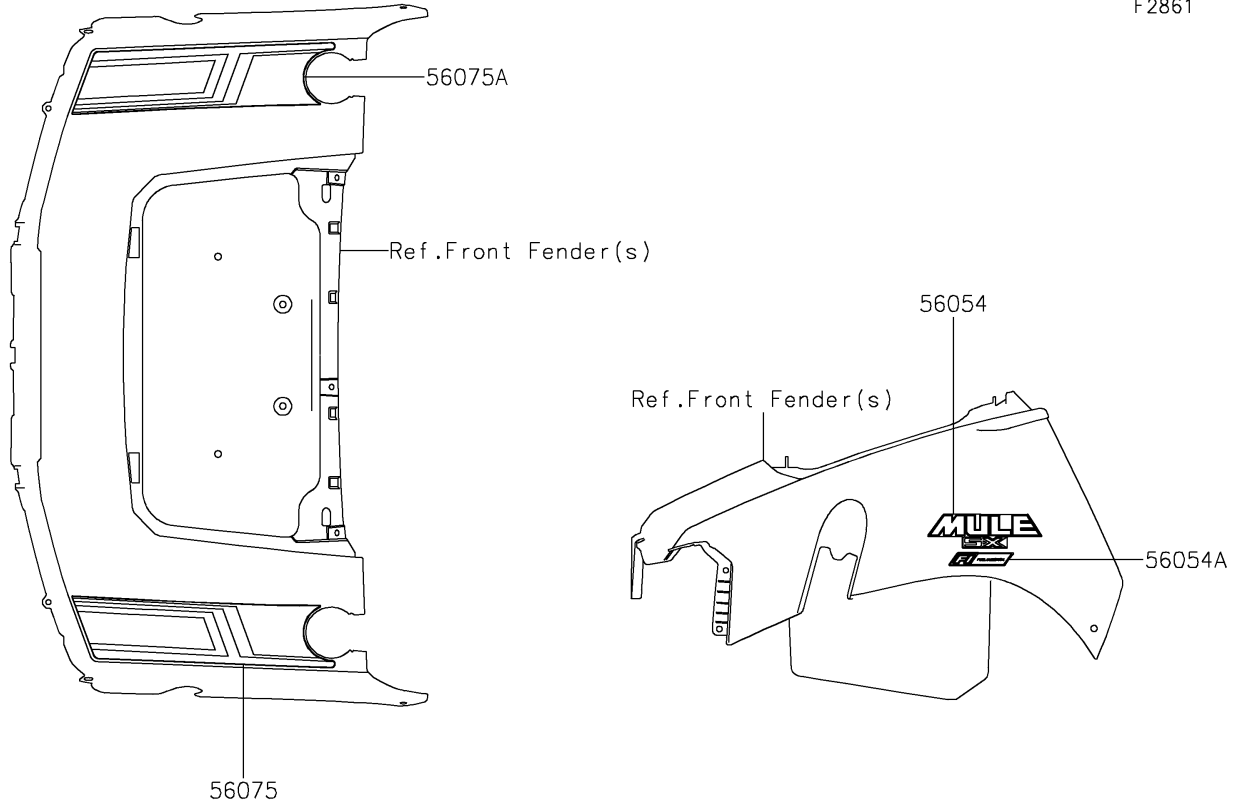

2020 MULE SX™ 4x4 XC LE FI PARTS DIAGRAM

Decals

F2861

2020 MULE SX™ 4x4 XC LE FI PARTS LIST

Decals

ITEM NAME	PART NUMBER	QUANTITY
MARK,KAWASAKI (Ref # 56052)	56052-1809	1
MARK,FR FENDER,MULE SX (Ref # 56054)	56054-2063	1
MARK,FR FENDER,FUEL INJECTION (Ref # 56054A)	56054-2459	1
PATTERN,FR FENDER,LH (Ref # 56075)	56075-2767	1
PATTERN,FR FENDER,RH (Ref # 56075A)	56075-2768	1
PATTERN,SIDE PLATE,LH (Ref # 56075B)	56075-7164	1
PATTERN,SIDE PLATE,RH (Ref # 56075C)	56075-7165	1