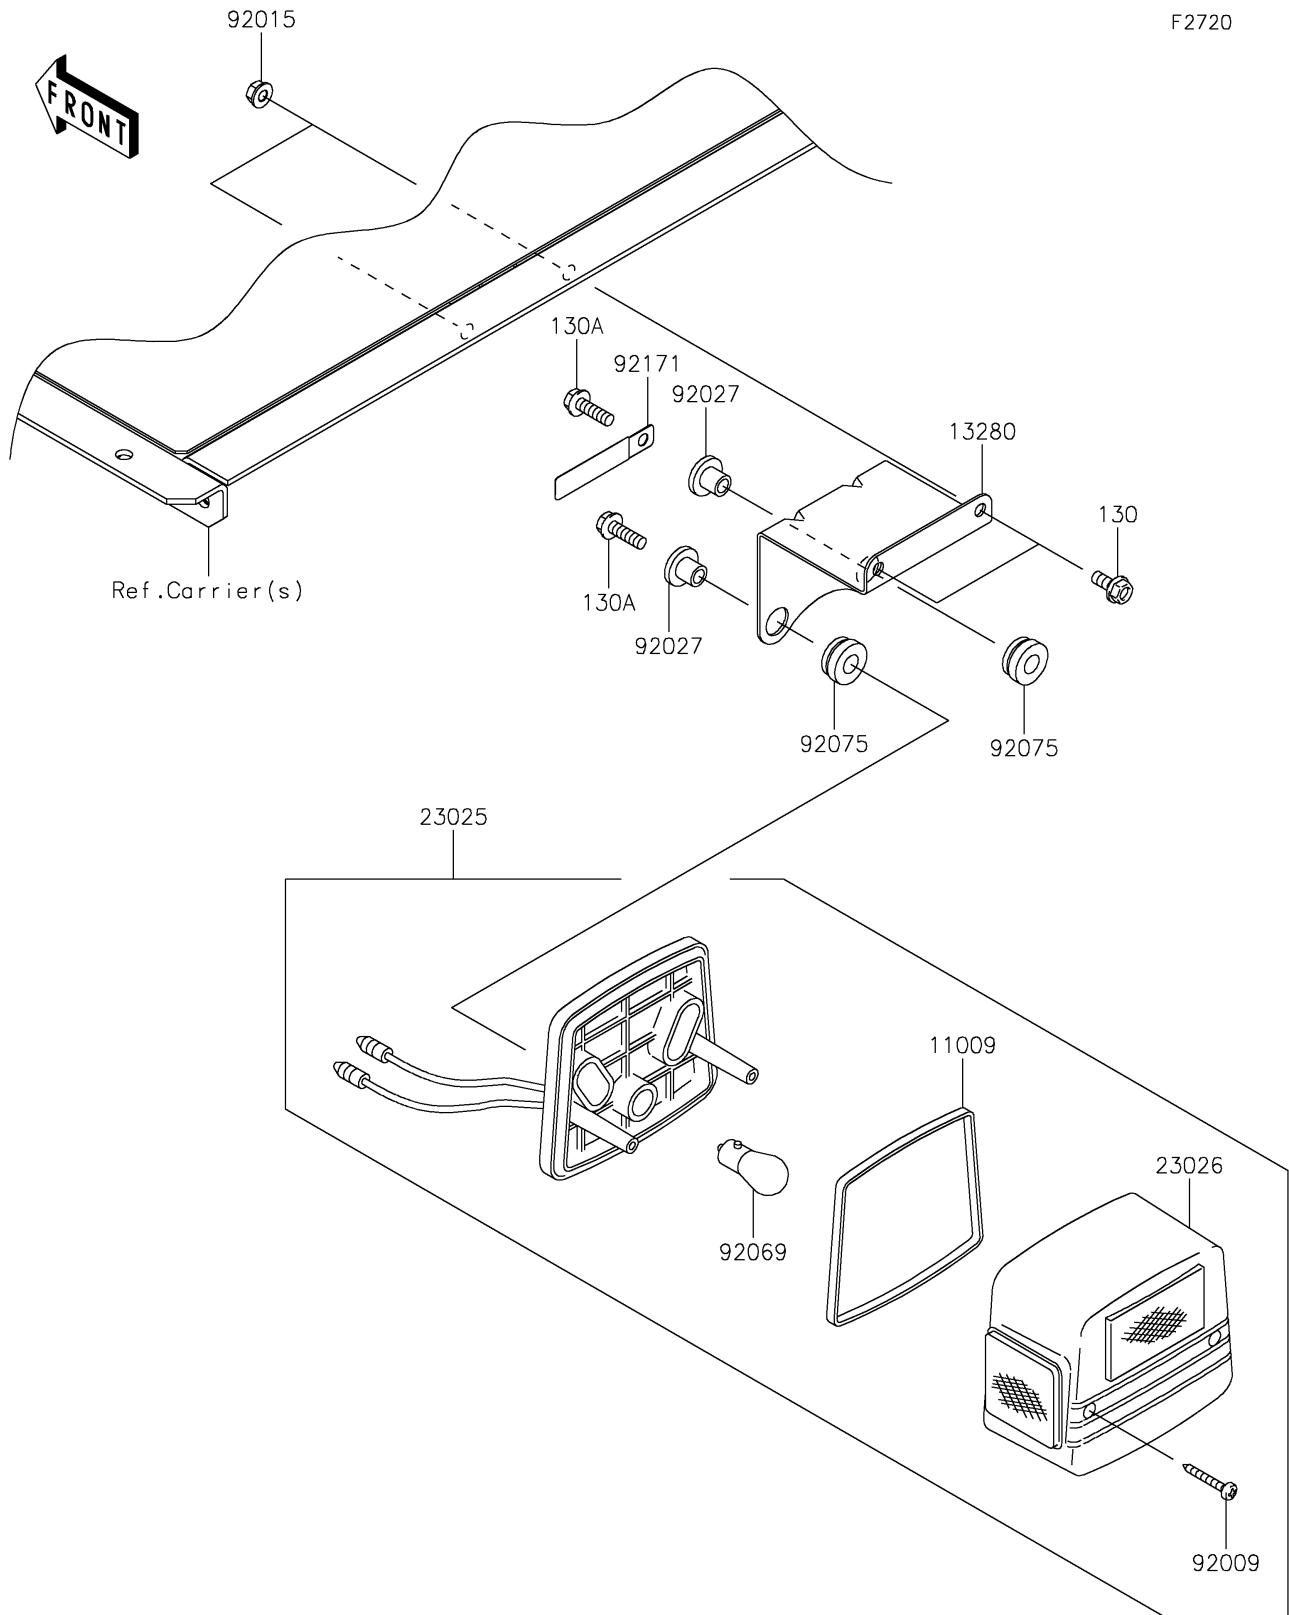

2020 MULE SX™ 4x4 XC LE FI PARTS DIAGRAM

Taillight(s)

F2720

2020 MULE SX™ 4x4 XC LE FI PARTS LIST

Taillight(s)

ITEM NAME	PART NUMBER	QUANTITY
GASKET, TAIL LAMP (Ref # 11009)	11009-1215	1
BOLT-FLANGED, 6X14 (Ref # 130)	130BA0614	1
BOLT-FLANGED, 6X20 (Ref # 130A)	130BA0620	1
HOLDER, TAIL LAMP (Ref # 13280)	13280-0079	1
LAMP-TAIL (Ref # 23025)	23025-1042	1
LENS, TAIL LAMP (Ref # 23026)	23026-1019	1
SCREW, TAPPING, 4X25 (Ref # 92009)	92009-1069	1
NUT, FLANGED, 6MM (Ref # 92015)	92015-1367	1
COLLAR, L=11.1 (Ref # 92027)	92027-194	1
BULB, 12V 21/5W (Ref # 92069)	92069-1011	1
DAMPER (Ref # 92075)	92075-277	1
CLAMP, L=60 (Ref # 92171)	92171-0652	1