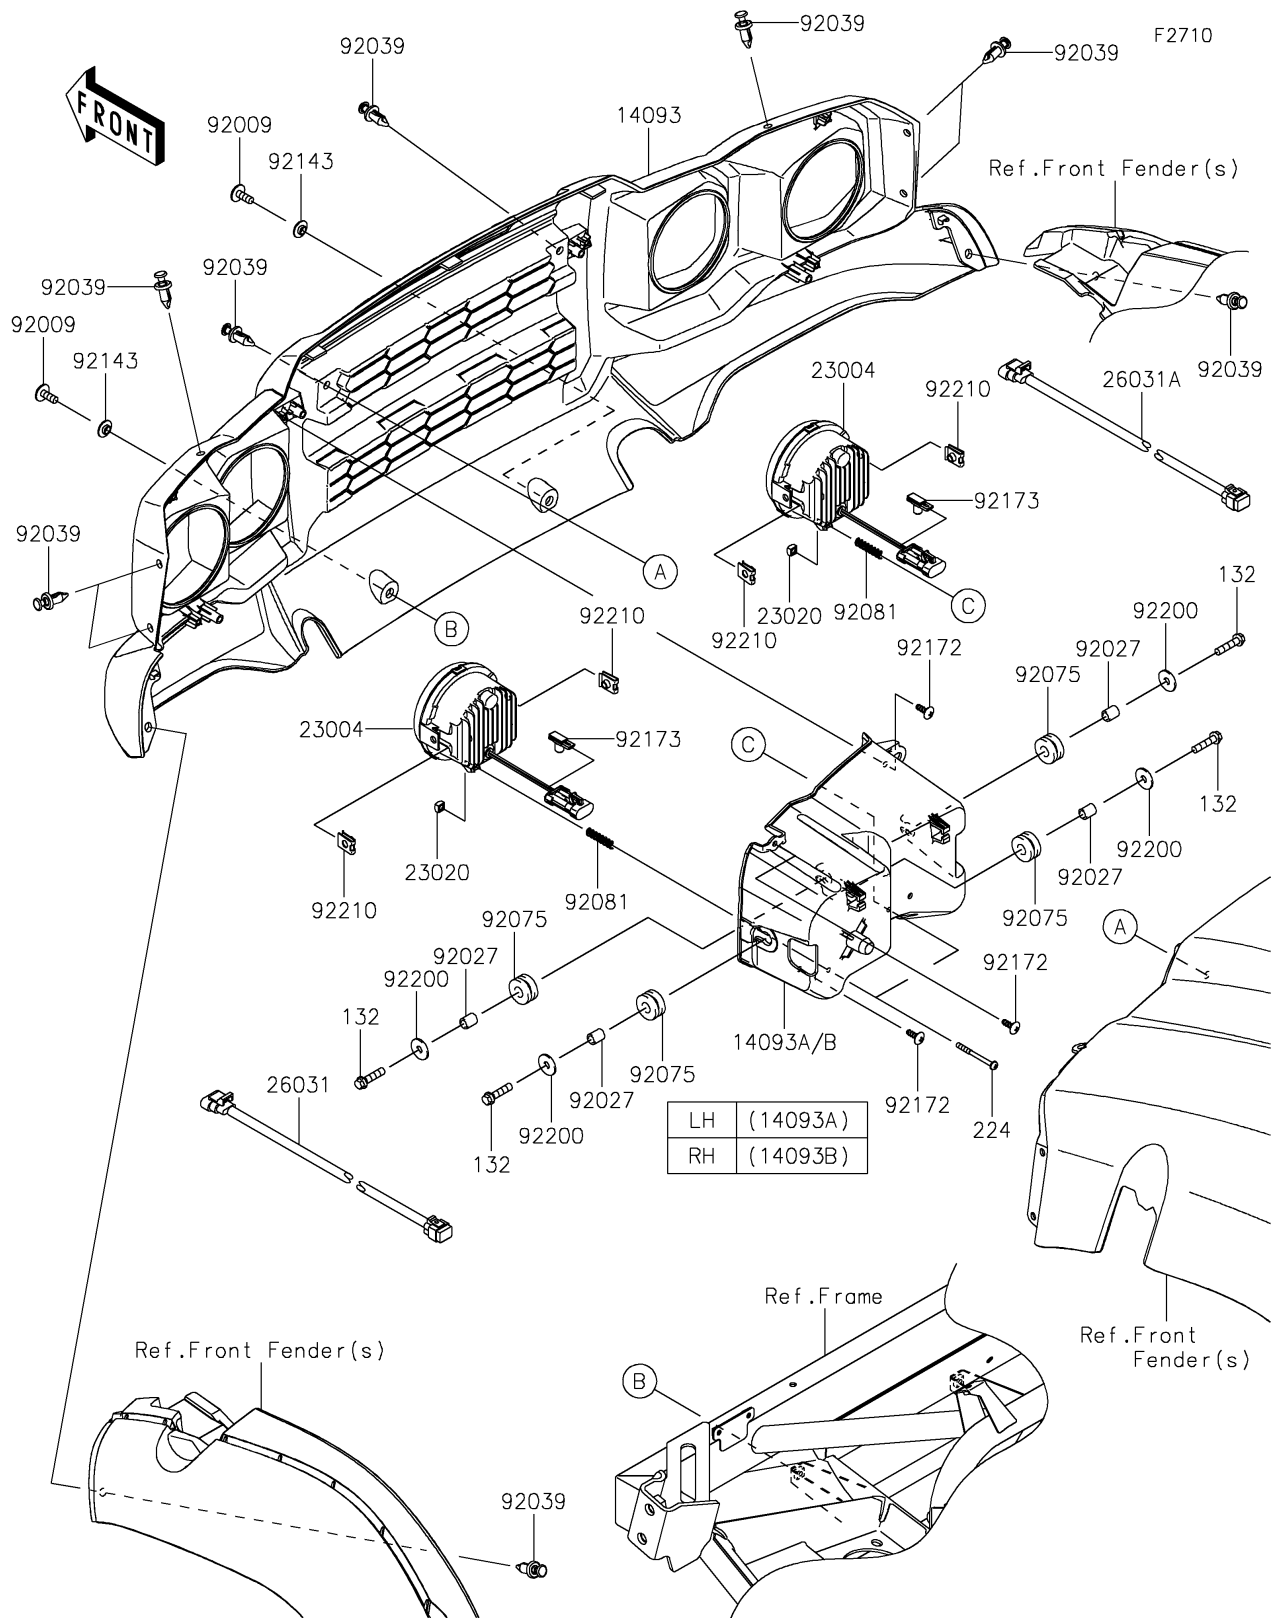

2020 MULE SX™ 4x4 XC LE FI PARTS DIAGRAM

Headlight(s)

2020 MULE SX™ 4x4 XC LE FI PARTS LIST

Headlight(s)

ITEM NAME	PART NUMBER	QUANTITY
BOLT-FLANGED-SMALL,6X25 (Ref # 132)	132BA0625	1
COVER,FR GRILL (Ref # 14093)	14093-0393	1
COVER,HEAD LAMP,LH (Ref # 14093A)	14093-0394	1
COVER,HEAD LAMP,RH (Ref # 14093B)	14093-0395	1
SCREW-PAN-WP-CROS,4X45 (Ref # 224)	224AA0445	1
LAMP-HEAD (Ref # 23004)	23004-0372	1
NUT,4MM,FOCUS ADJUST (Ref # 23020)	23020-018	1
HARNESS,HEAD LAMP,LH,2P (Ref # 26031)	26031-2386	1
HARNESS,HEAD LAMP,RH,2P (Ref # 26031A)	26031-2387	1
SCREW,6X16 (Ref # 92009)	92009-1621	1
COLLAR,6.8X10X12 (Ref # 92027)	92027-162	1
RIVET (Ref # 92039)	92039-0776	1
DAMPER,10X24X12 (Ref # 92075)	92075-1690	1
SPRING,FOCUS ADJUST (Ref # 92081)	92081-1896	1
COLLAR (Ref # 92143)	92143-1087	1
SCREW,TAPPING,5X14 (Ref # 92172)	92172-0265	1
CLAMP (Ref # 92173)	92173-1491	1
WASHER,6.5X20X1.6 (Ref # 92200)	92200-0283	1
NUT (Ref # 92210)	92210-1125	1