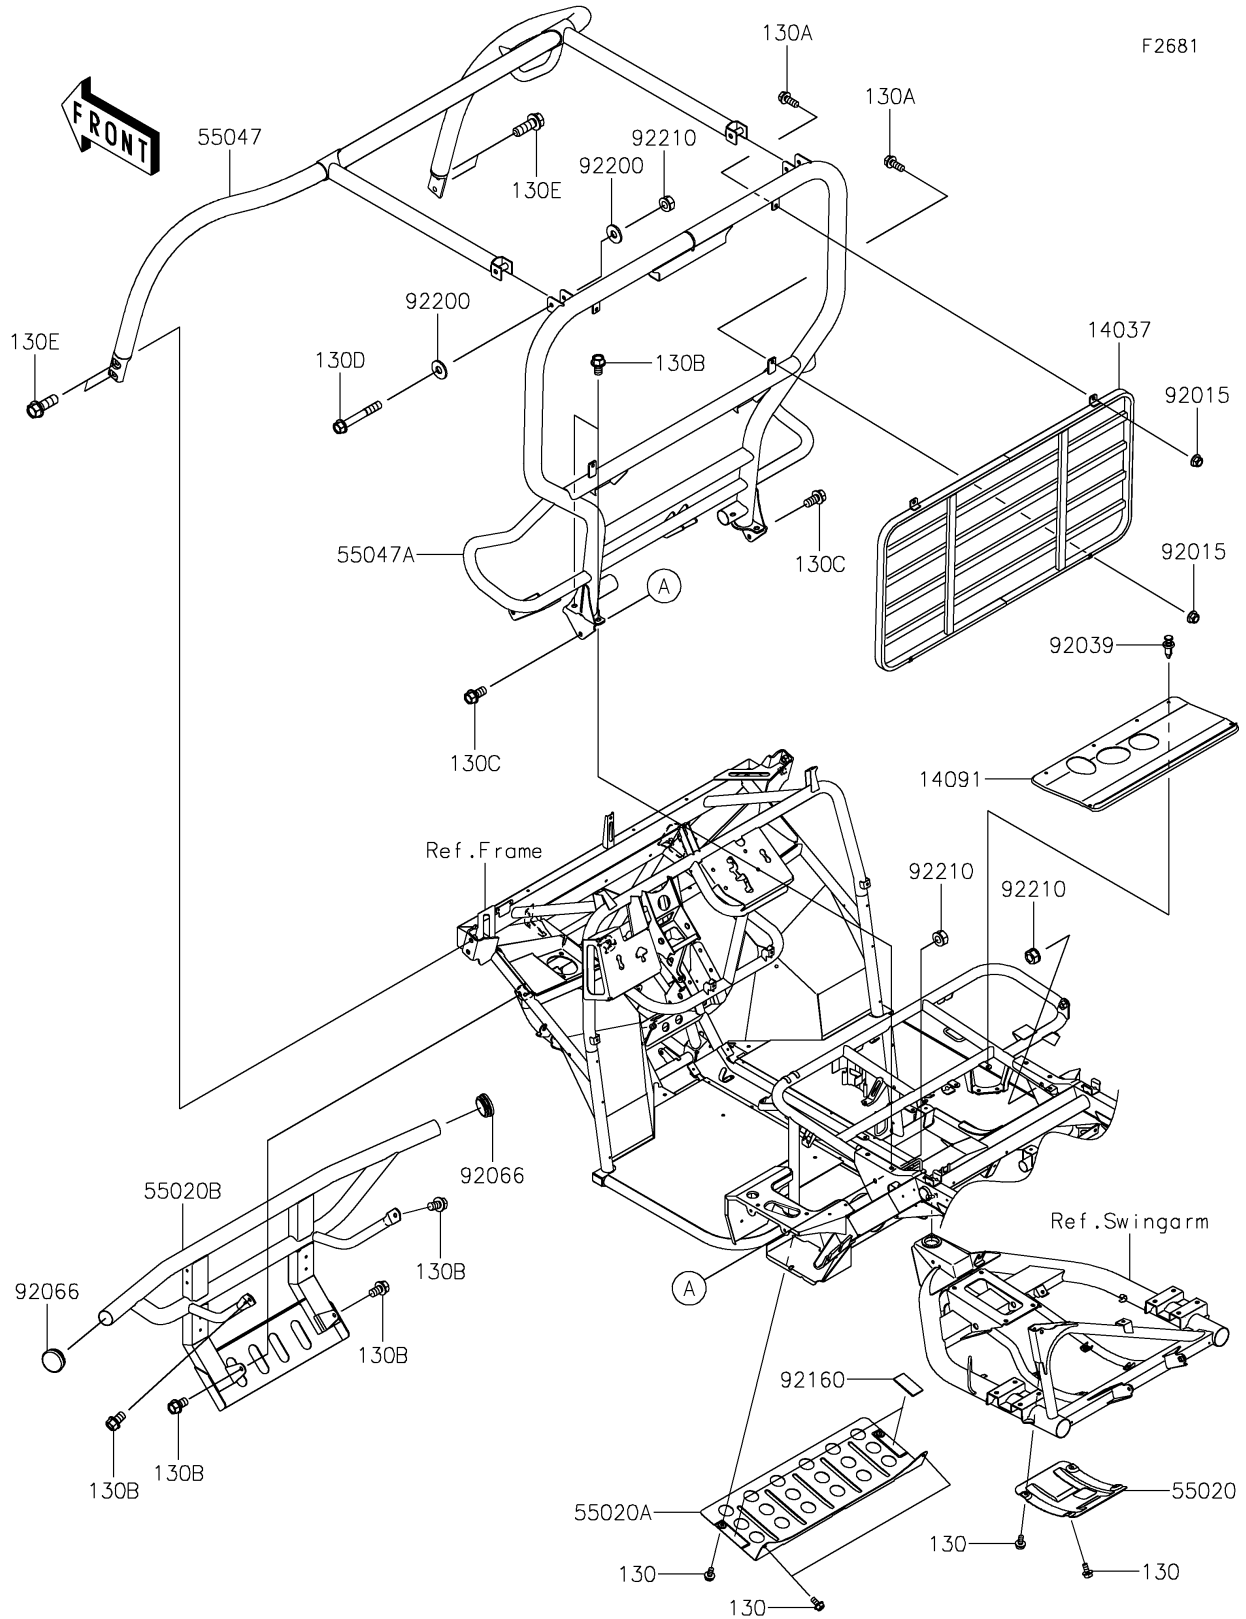

2020 MULE SX™ 4x4 XC LE FI PARTS DIAGRAM

Guards/Cab Frame

2020 MULE SX™ 4x4 XC LE FI PARTS LIST

Guards/Cab Frame

ITEM NAME	PART NUMBER	QUANTITY
BOLT-FLANGED,6X12 (Ref # 130)	130BA0612	8
BOLT-FLANGED,8X20 (Ref # 130A)	130BA0820	4
BOLT-FLANGED,10X16 (Ref # 130B)	130BA1016	8
BOLT-FLANGED,10X20 (Ref # 130C)	130BA1020	2
BOLT-FLANGED,10X70 (Ref # 130D)	130BA1070	2
BOLT-FLANGED,12X35 (Ref # 130E)	130BA1235	4
SCREEN,T.BLACK (Ref # 14037)	14037-0774-388	1
COVER (Ref # 14091)	14091-0355	1
GUARD,DIFF (Ref # 55020)	55020-0141	1
GUARD (Ref # 55020A)	55020-0883	1
GUARD,FR,T.BLACK (Ref # 55020B)	55020-1933-388	1
BAR-COMP,FR,T.BLACK (Ref # 55047)	55047-0376-388	1
BAR-COMP,RR,T.BLACK (Ref # 55047A)	55047-0377-388	1
NUT,FLANGED,LOCK,8MM (Ref # 92015)	92015-1668	4
RIVET (Ref # 92039)	92039-0776	6
PLUG,42MM (Ref # 92066)	92066-0830	2
DAMPER (Ref # 92160)	92160-1102	2
WASHER,11X26X2.6 (Ref # 92200)	92200-0352	4
NUT,LOCK,10MM (Ref # 92210)	92210-1204	4