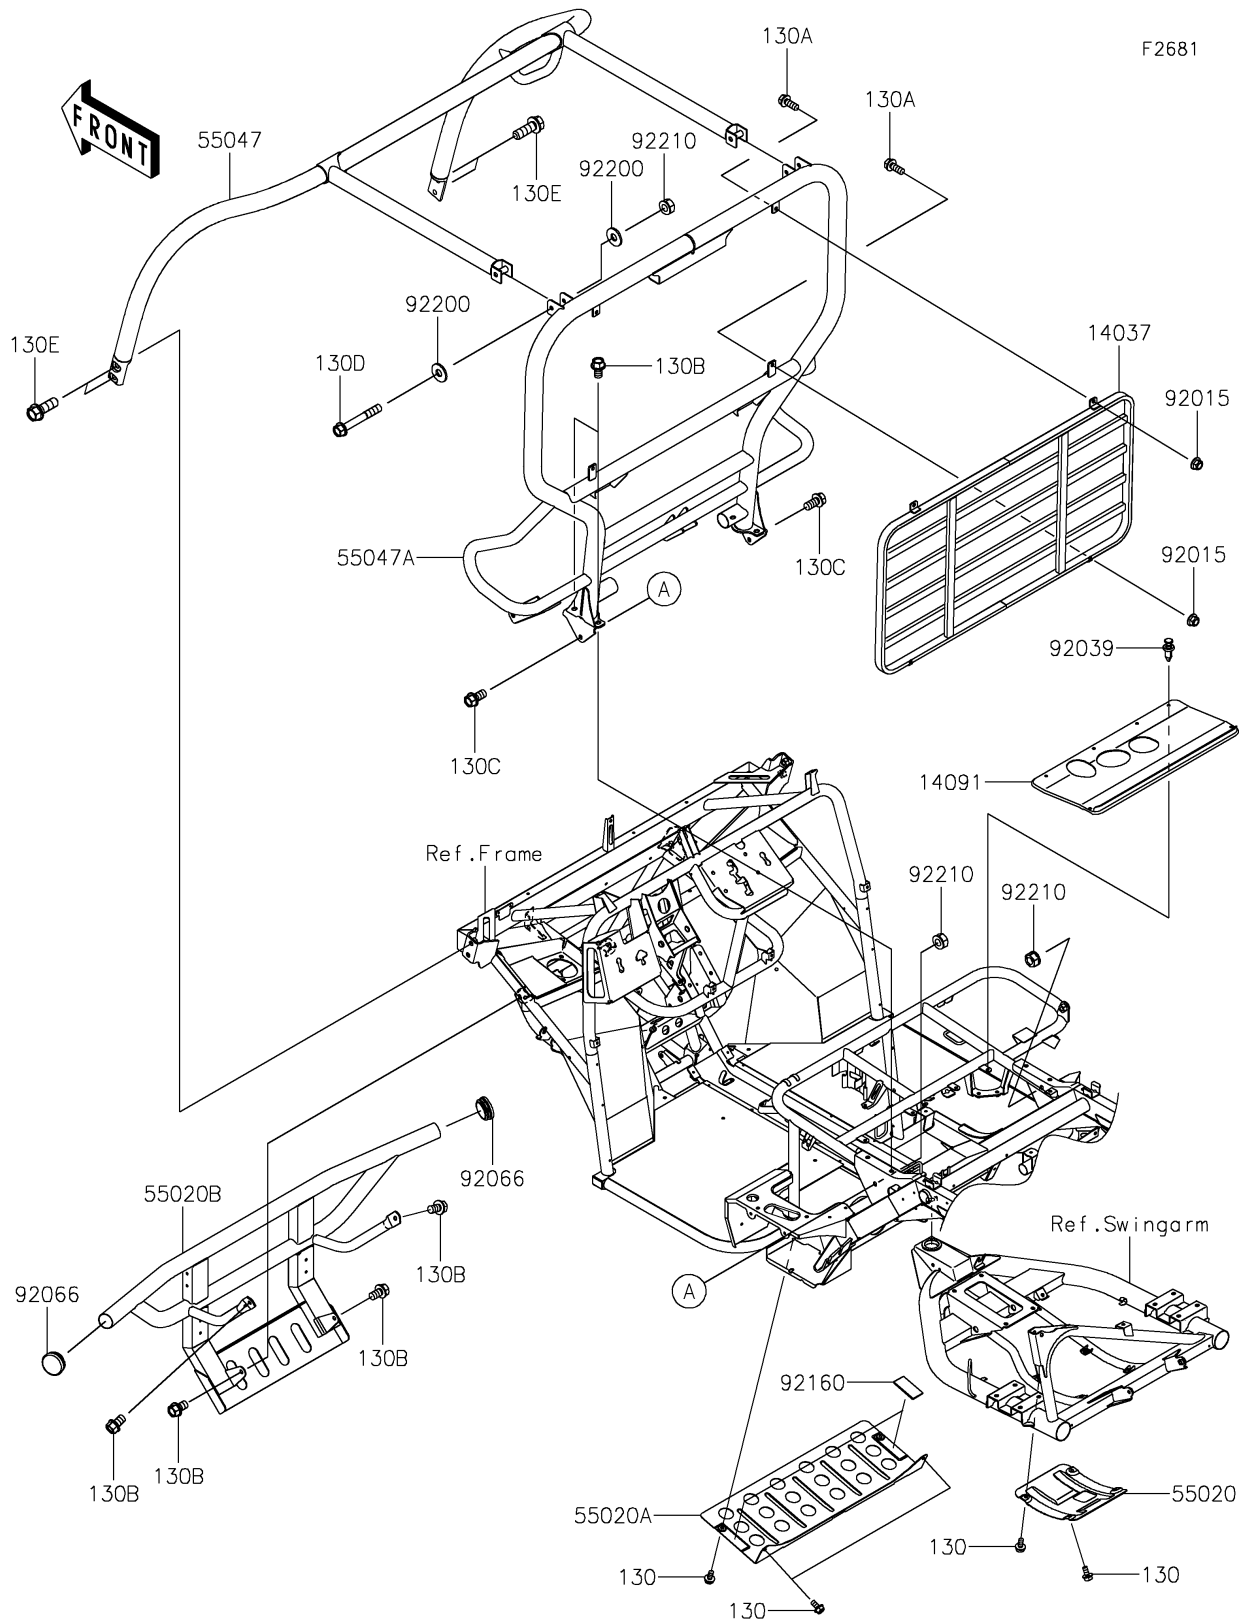

2020 MULE SX™ 4x4 XC LE FI PARTS DIAGRAM

Guards/Cab Frame

2020 MULE SX™ 4x4 XC LE FI PARTS LIST

Guards/Cab Frame

ITEM NAME	PART NUMBER	QUANTITY
BOLT-FLANGED,6X12 (Ref # 130)	130BA0612	1
BOLT-FLANGED,8X20 (Ref # 130A)	130BA0820	1
BOLT-FLANGED,10X16 (Ref # 130B)	130BA1016	1
BOLT-FLANGED,10X20 (Ref # 130C)	130BA1020	1
BOLT-FLANGED,10X70 (Ref # 130D)	130BA1070	1
BOLT-FLANGED,12X35 (Ref # 130E)	130BA1235	1
SCREEN,T.BLACK (Ref # 14037)	14037-0774-388	1
COVER (Ref # 14091)	14091-0355	1
GUARD,DIFF (Ref # 55020)	55020-0141	1
GUARD (Ref # 55020A)	55020-0883	1
GUARD,FR,T.BLACK (Ref # 55020B)	55020-1933-388	1
BAR-COMP,FR,T.BLACK (Ref # 55047)	55047-0376-388	1
BAR-COMP,RR,T.BLACK (Ref # 55047A)	55047-0377-388	1
NUT,FLANGED,LOCK,8MM (Ref # 92015)	92015-1668	1
RIVET (Ref # 92039)	92039-0776	1
PLUG,42MM (Ref # 92066)	92066-0830	1
DAMPER (Ref # 92160)	92160-1102	1
WASHER,11X26X2.6 (Ref # 92200)	92200-0352	1
NUT,LOCK,10MM (Ref # 92210)	92210-1204	1