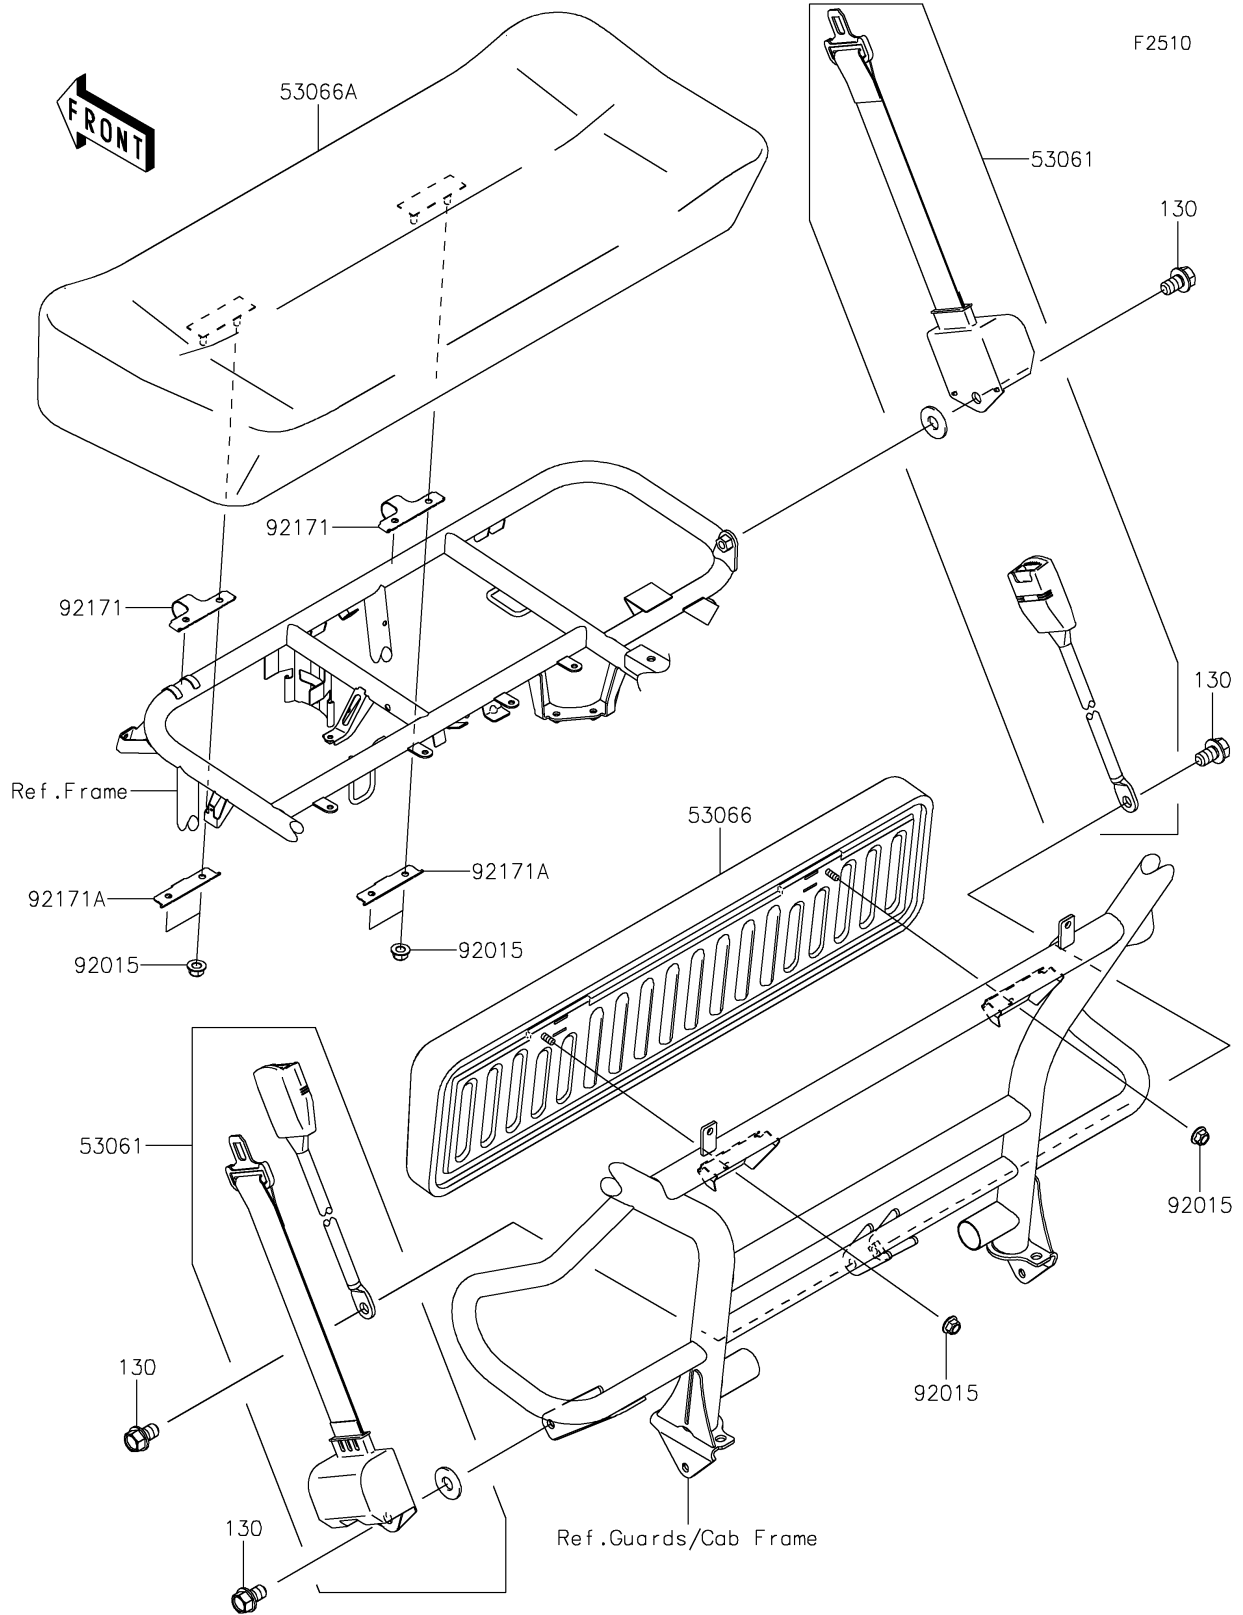

2020 MULE SX™ 4x4 XC LE FI PARTS DIAGRAM

Seat

2020 MULE SX™ 4x4 XC LE FI PARTS LIST

Seat

ITEM NAME	PART NUMBER	QUANTITY
BOLT-FLANGED,12X20 (Ref # 130)	130BA1220	4
BELT-SEAT (Ref # 53061)	53061-0050	2
SEAT-ASSY,BACK,BLACK (Ref # 53066)	53066-0270-MA	1
SEAT-ASSY,CUSHION,BLACK (Ref # 53066A)	53066-0605-MA	1
NUT,FLANGED,LOCK,8MM (Ref # 92015)	92015-1668	6
CLAMP (Ref # 92171)	92171-0441	2
CLAMP (Ref # 92171A)	92171-0442	2