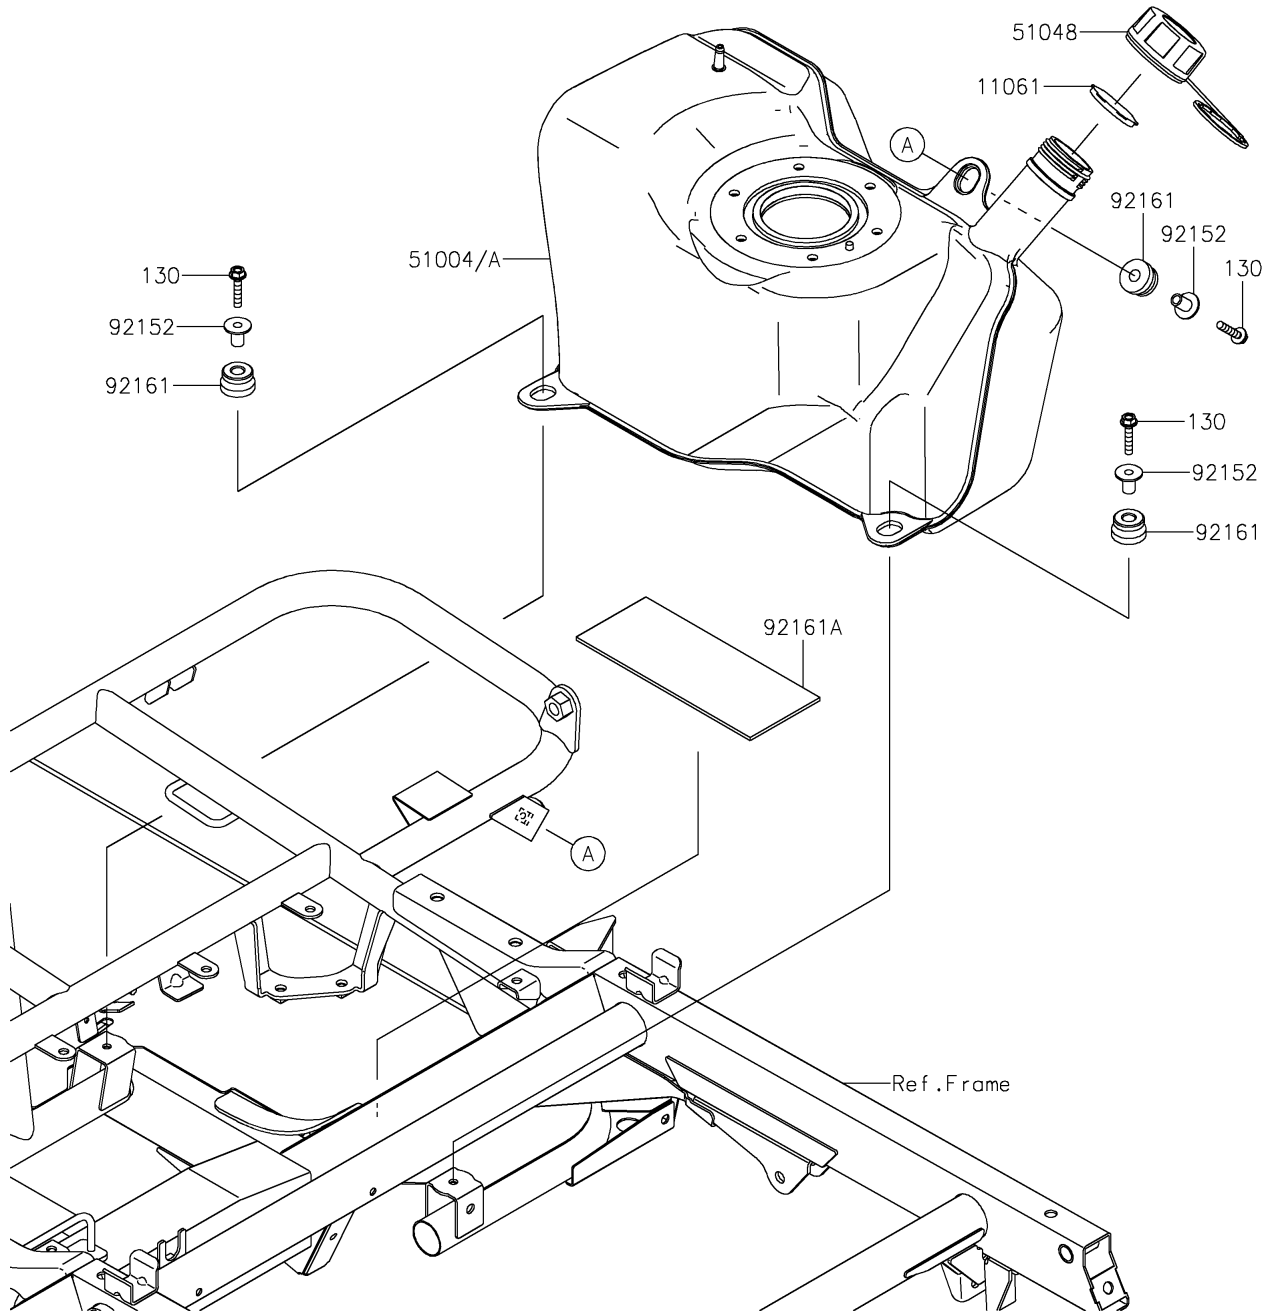

2020 MULE SX™ 4x4 XC LE FI PARTS DIAGRAM

Fuel Tank

F2410

2020 MULE SX™ 4x4 XC LE FI PARTS LIST

Fuel Tank

ITEM NAME	PART NUMBER	QUANTITY
GASKET,FUEL TANK CAP (Ref # 11061)	11061-0395	1
BOLT-FLANGED,6X30 (Ref # 130)	130BA0630	3
TANK-FUEL (Ref # 51004A)	51004-0030	1
CAP-ASSY-TANK,FUEL (Ref # 51048)	51048-0026	1
COLLAR,6.8X10X18.1 (Ref # 92152)	92152-1867	3
DAMPER,10X28X17 (Ref # 92161)	92161-1614	3
DAMPER,80X200X3.175 (Ref # 92161A)	92161-1645	1