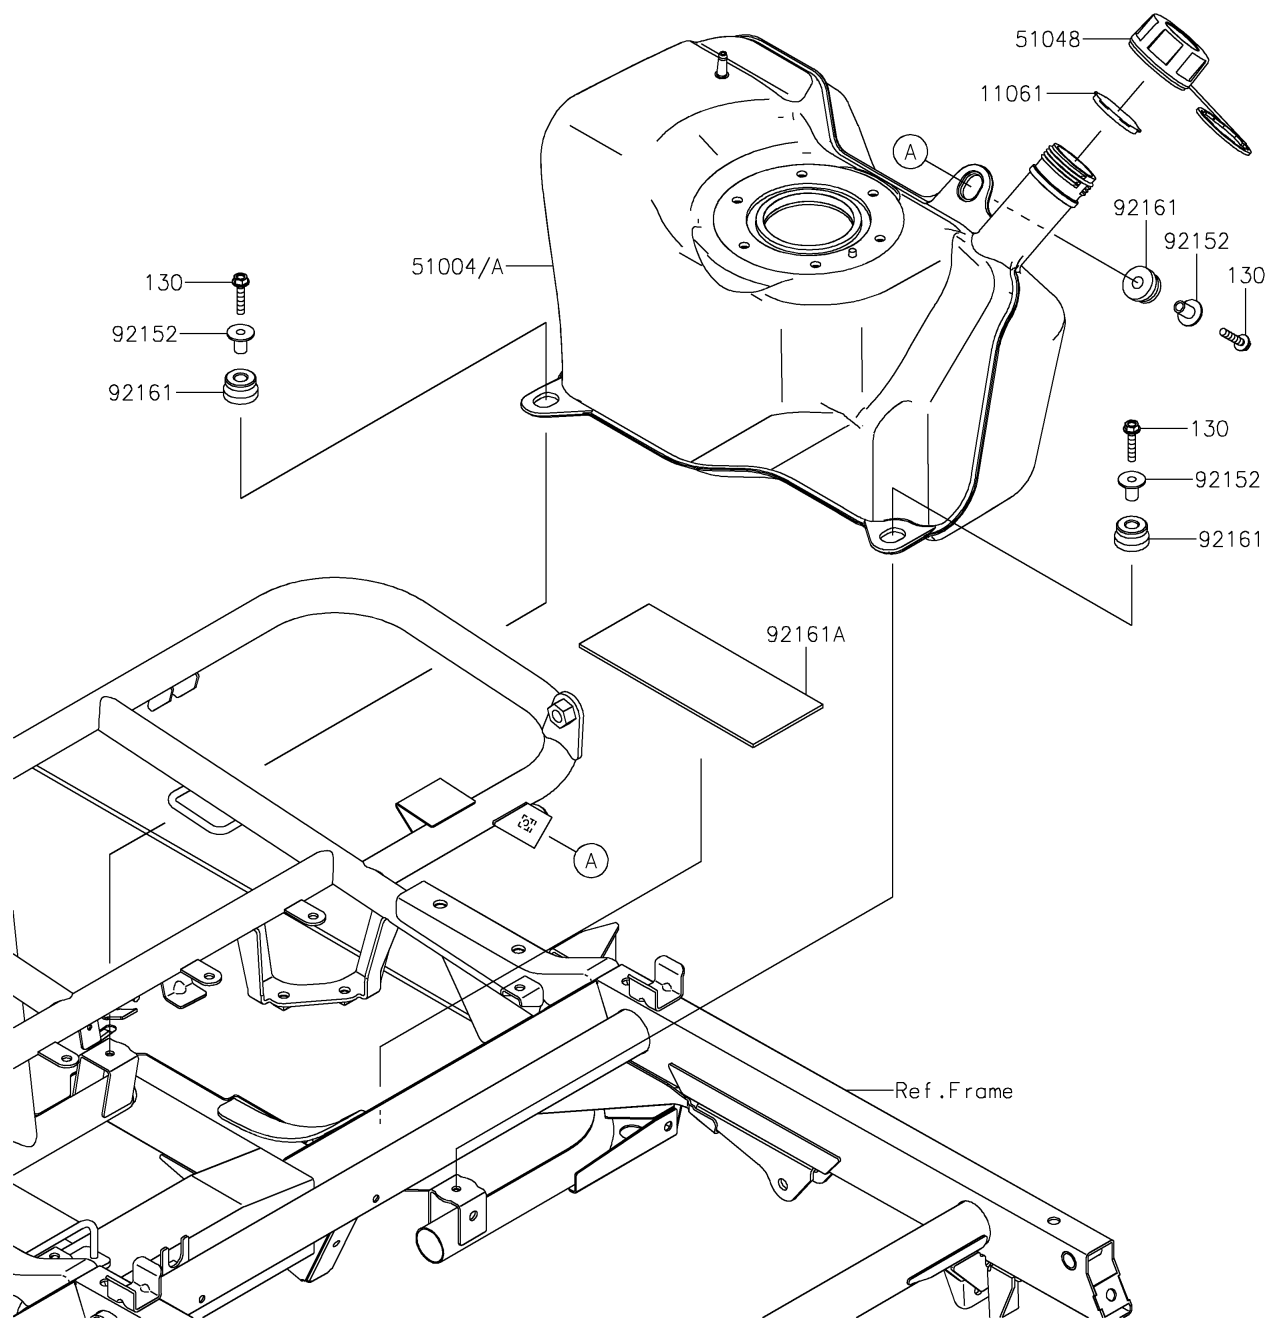

2020 MULE SX™ 4x4 XC LE FI PARTS DIAGRAM

Fuel Tank

F2410

2020 MULE SX™ 4x4 XC LE FI PARTS LIST

Fuel Tank

ITEM NAME	PART NUMBER	QUANTITY
GASKET,FUEL TANK CAP (Ref # 11061)	11061-0395	1
BOLT-FLANGED,6X30 (Ref # 130)	130BA0630	1
TANK-FUEL (Ref # 51004)	51004-0010	1
CAP-ASSY-TANK,FUEL (Ref # 51048)	51048-0026	1
COLLAR,6.8X10X18.1 (Ref # 92152)	92152-1867	1
DAMPER,10X28X17 (Ref # 92161)	92161-1614	1
DAMPER,80X200X3.175 (Ref # 92161A)	92161-1645	1