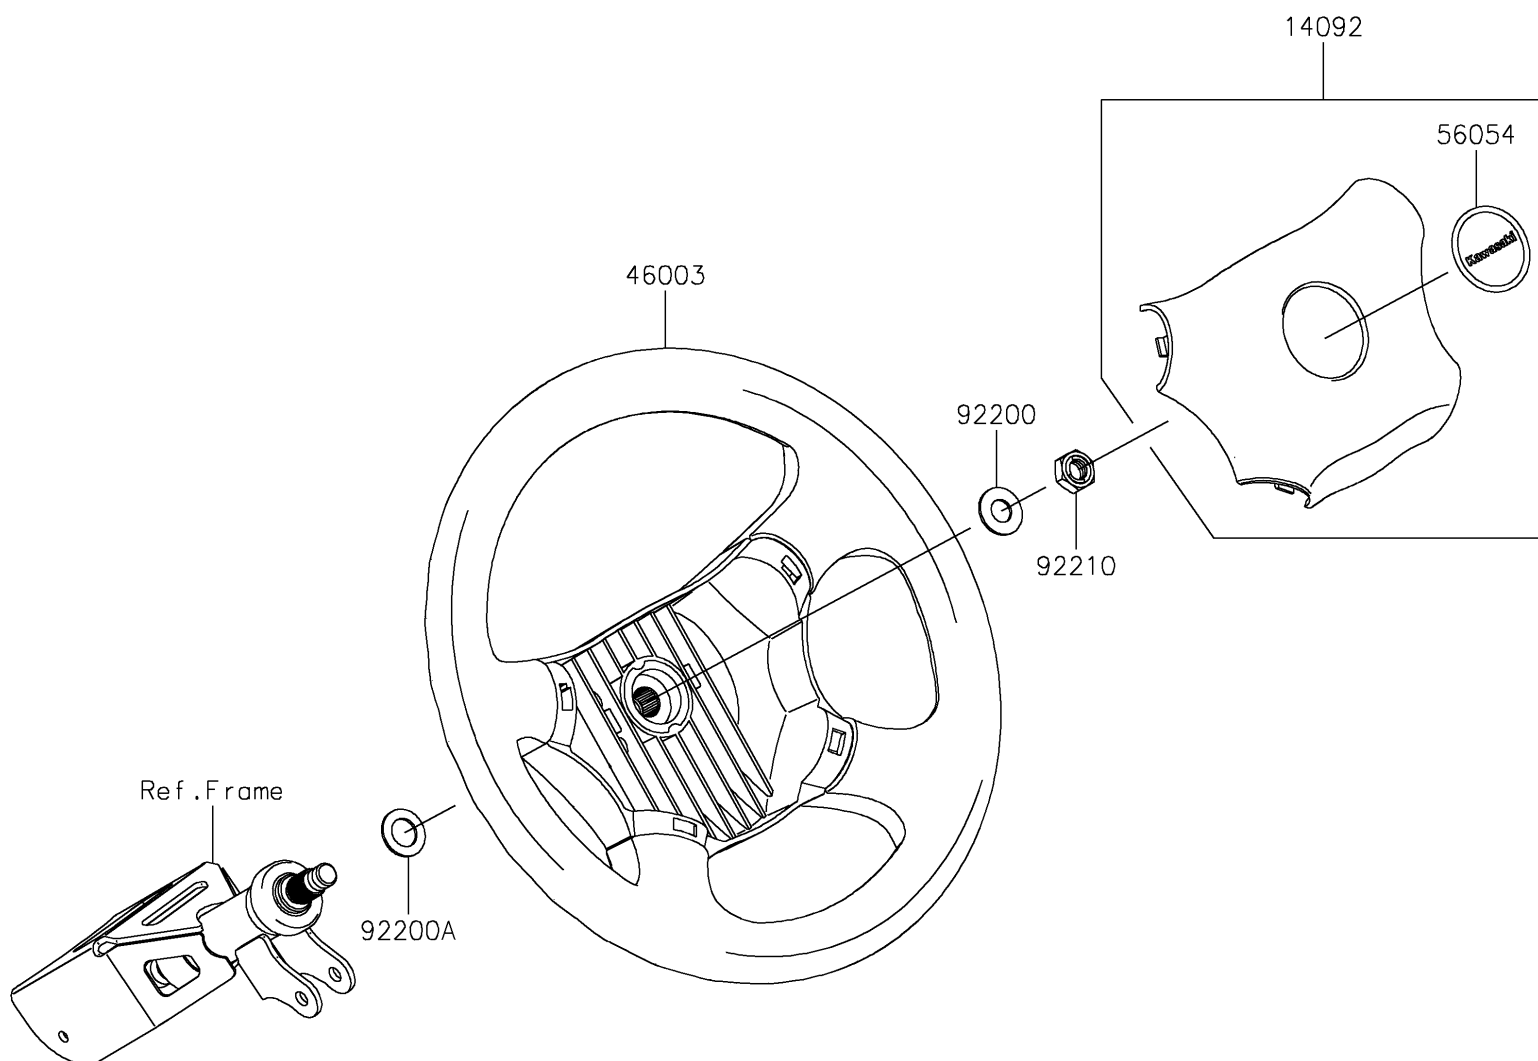

## 2020 MULE SX™ 4x4 XC LE FI PARTS DIAGRAM

Steering Wheel

F2311

## 2020 MULE SX™ 4x4 XC LE FI PARTS LIST

Steering Wheel

ITEM NAME	PART NUMBER	QUANTITY
COVER,HORN SWITCH (Ref # 14092)	14092-1029	1
HANDLE (Ref # 46003)	46003-0595	1
MARK,CENTER LOGO,KAWASAKI (Ref # 56054)	56054-1188	1
WASHER,12.1X25X1.6 (Ref # 92200)	92200-0455	1
WASHER,15X25X1.6 (Ref # 92200A)	92200-0460	1
NUT,LOCK,12MM (Ref # 92210)	92210-1249	1