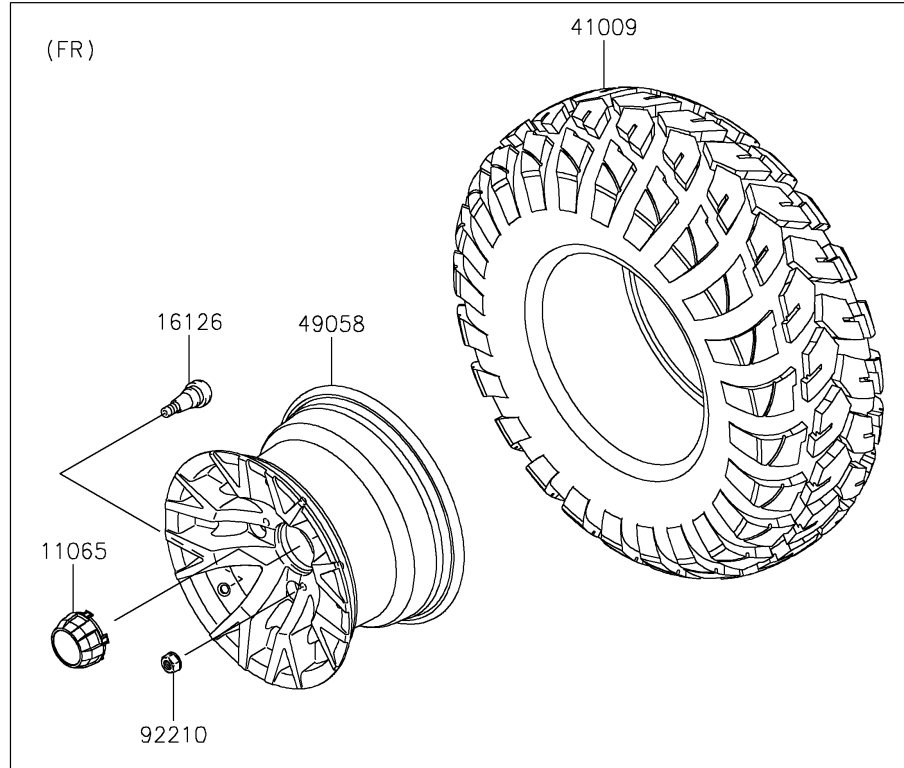

2020 MULE SX™ 4x4 XC LE FI PARTS DIAGRAM

Wheels/Tires

F2210

2020 MULE SX™ 4x4 XC LE FI PARTS LIST

Wheels/Tires

ITEM NAME	PART NUMBER	QUANTITY
CAP,WHEEL,F.BLACK (Ref # 11065)	11065-0893-6Z	1
VALVE (Ref # 16126)	16126-4001	1
TIRE,26X9.00R12 4PR,FRONTIER (Ref # 41009)	41009-0696	1
WHEEL,FR,12X7.5AT,BLACK (Ref # 49058)	49058-0635-31D	1
WHEEL,RR,12X7.5AT,BLACK (Ref # 49058A)	49058-0636-31D	1
NUT,LOCK,10MM (Ref # 92210)	92210-1204	1