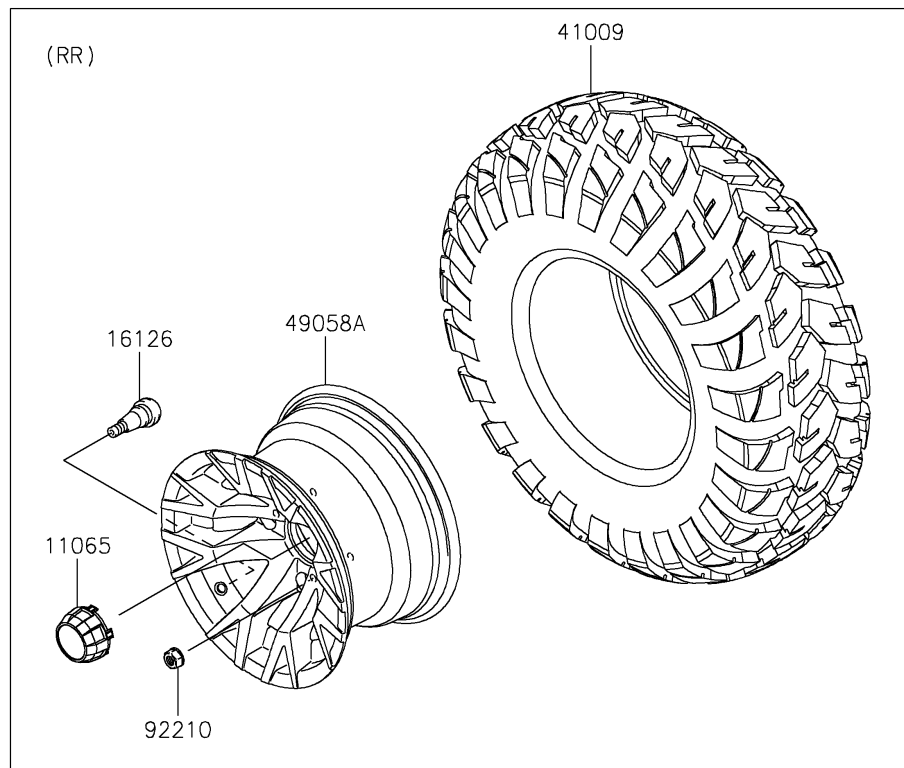

2020 MULE SX™ 4x4 XC LE FI PARTS DIAGRAM

Wheels/Tires

F2210

2020 MULE SX™ 4x4 XC LE FI PARTS LIST

Wheels/Tires

ITEM NAME	PART NUMBER	QUANTITY
CAP,WHEEL,F.BLACK (Ref # 11065)	11065-0893-6Z	1
VALVE (Ref # 16126)	16126-4001	1
TIRE,26X9.00R12 4PR,FRONTIER (Ref # 41009)	41009-0696	1
WHEEL,FR,12X7.5AT,BLACK (Ref # 49058)	49058-0635-31D	1
WHEEL,RR,12X7.5AT,BLACK (Ref # 49058A)	49058-0636-31D	1
NUT,LOCK,10MM (Ref # 92210)	92210-1204	1