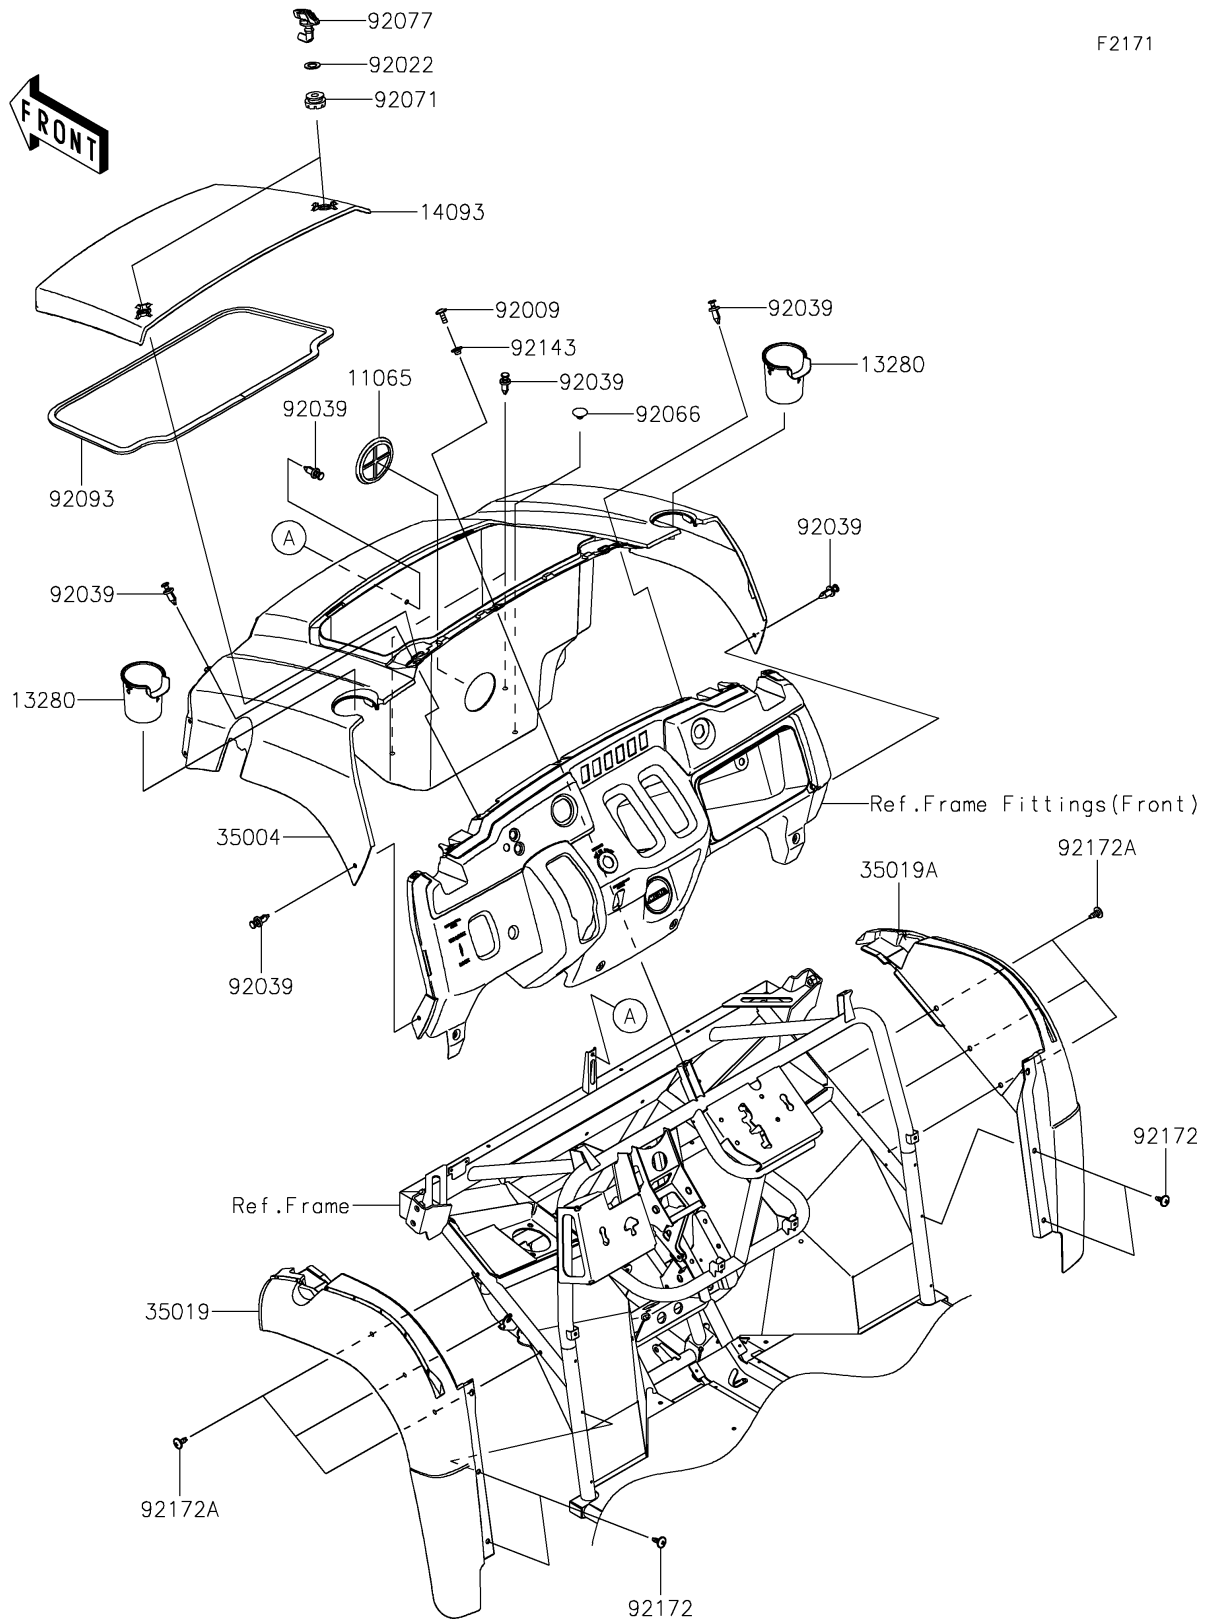

2020 MULE SX™ 4x4 XC LE FI PARTS DIAGRAM

Front Fender(s)

F2171

2020 MULE SX™ 4x4 XC LE FI PARTS LIST

Front Fender(s)

ITEM NAME	PART NUMBER	QUANTITY
CAP,F.BLACK (Ref # 11065)	11065-1053-6Z	1
HOLDER (Ref # 13280)	13280-0879	1
COVER,HOOD,S.BLACK (Ref # 14093)	14093-0390-839	1
FENDER-FRONT,S.BLACK (Ref # 35004)	35004-0355-839	1
FLAP,LH (Ref # 35019)	35019-0608	1
FLAP,RH (Ref # 35019A)	35019-0609	1
SCREW,6X16 (Ref # 92009)	92009-1621	1
WASHER,12.5X22X1.2 (Ref # 92022)	92022-072	1
RIVET (Ref # 92039)	92039-0776	1
PLUG (Ref # 92066)	92066-1485	1
GROMMET (Ref # 92071)	92071-0746	1
KNOB (Ref # 92077)	92077-0033	1
SEAL,6X15X1755 (Ref # 92093)	92093-0688	1
COLLAR (Ref # 92143)	92143-1057	1
SCREW,6X16 (Ref # 92172)	92172-0711	1
SCREW,6X16 (Ref # 92172A)	92172-0826	1