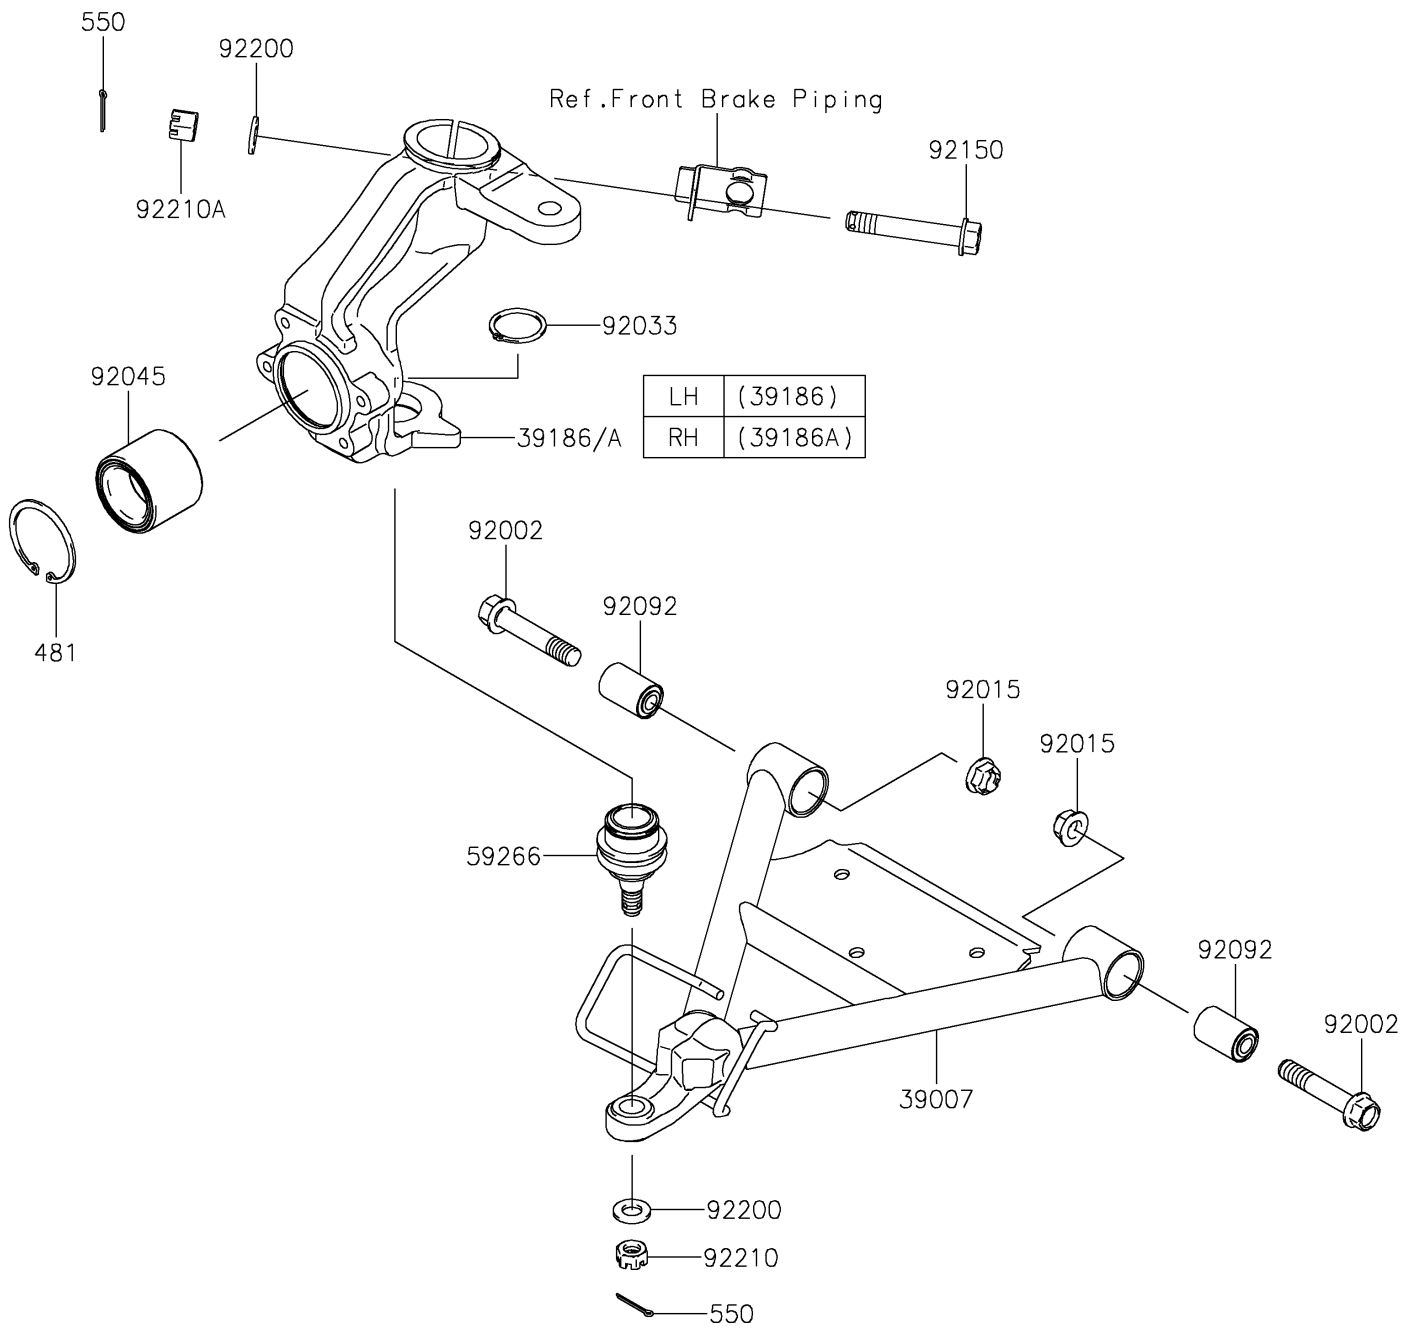

2020 MULE SX™ 4x4 XC LE FI PARTS DIAGRAM

Suspension

F2150

2020 MULE SX™ 4x4 XC LE FI PARTS LIST

Suspension

ITEM NAME	PART NUMBER	QUANTITY
ARM-SUSP (Ref # 39007)	39007-0397	1
KNUCKLE,LH (Ref # 39186)	39186-0314	1
KNUCKLE,RH (Ref # 39186A)	39186-0315	1
CIRCLIP-TYPE-C,52MM (Ref # 481)	481J5200	1
PIN-COTTER,3.0X25 (Ref # 550)	550AA3025	1
JOINT-BALL (Ref # 59266)	59266-1080	1
BOLT,ROD,12MM (Ref # 92002)	92002-1757	1
NUT,12MM (Ref # 92015)	92015-1706	1
RING-SNAP,C-TYPE,32MM (Ref # 92033)	92033-1262	1
BEARING-BALL,DAC2552W-7CS31 (Ref # 92045)	92045-0028	1
BUSHING-RUBBER (Ref # 92092)	92092-005	1
BOLT,FLANGED,12X72 (Ref # 92150)	92150-1356	1
WASHER,12.3X23X2.3 (Ref # 92200)	92200-1004	1
NUT,CASTLE,12MM (Ref # 92210)	92210-0395	1
NUT,12MM (Ref # 92210A)	92210-7501	1