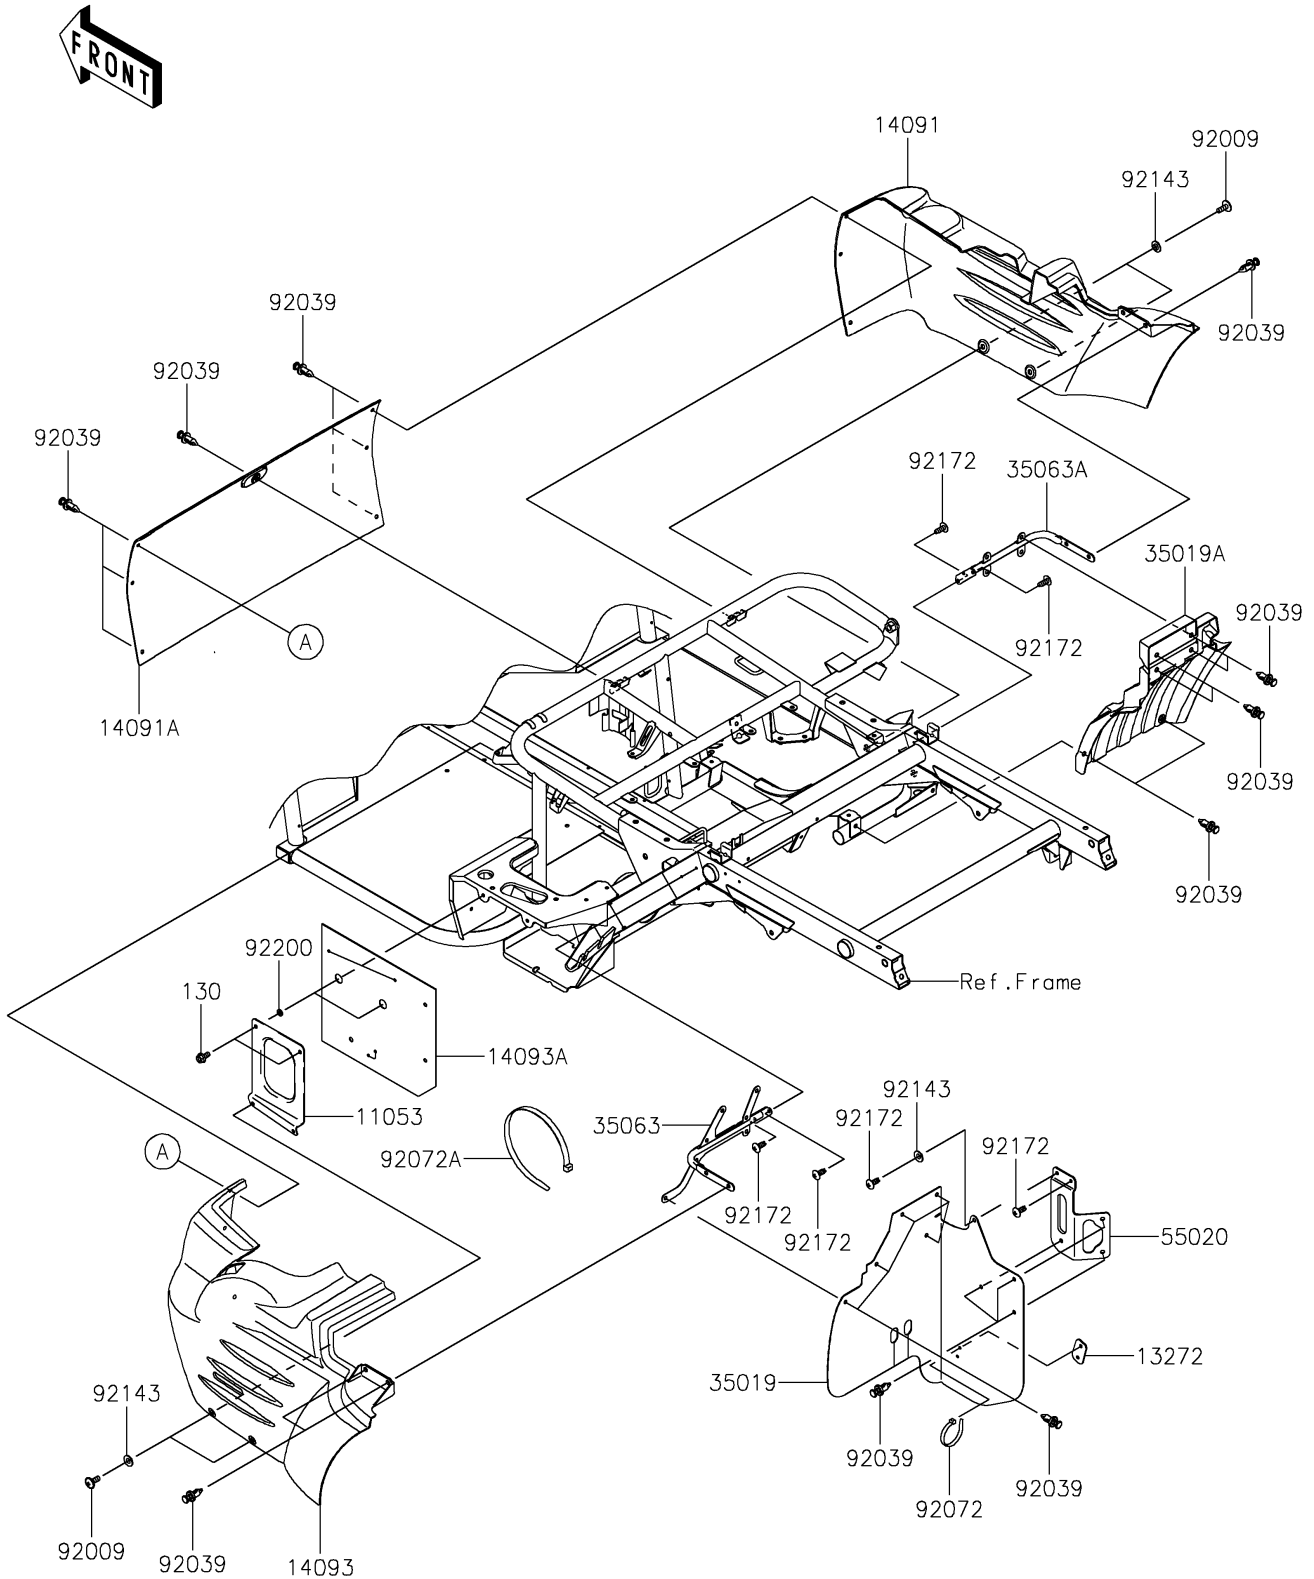

2020 MULE SX™ 4x4 XC LE FI PARTS DIAGRAM

Frame Fittings(Rear)

F2131

2020 MULE SX™ 4x4 XC LE FI PARTS LIST

Frame Fittings(Rear)

ITEM NAME	PART NUMBER	QUANTITY
BRACKET (Ref # 11053)	11053-0857	1
BOLT-FLANGED,6X12 (Ref # 130)	130BA0612	2
PLATE (Ref # 13272)	13272-7516	1
COVER,REAR SIDE,RH,F.BLACK (Ref # 14091)	14091-0224-6Z	1
COVER,UNDER SEAT,CNT,F.BLACK (Ref # 14091A)	14091-0341-6Z	1
COVER,REAR SIDE,LH,F.BLACK (Ref # 14093)	14093-0500-6Z	1
COVER,BATTERY (Ref # 14093A)	14093-0750	1
FLAP,SIDE COVER,LH (Ref # 35019)	35019-0610	1
FLAP,SIDE COVER,RH (Ref # 35019A)	35019-0612	1
STAY,LH (Ref # 35063)	35063-0784	1
STAY,RH (Ref # 35063A)	35063-1333	1
GUARD,COOLING FAN (Ref # 55020)	55020-7527	1
SCREW,6X16 (Ref # 92009)	92009-1621	4
RIVET (Ref # 92039)	92039-0776	25
BAND,L=188 (Ref # 92072)	92072-1239	1
BAND,L=368.3 (Ref # 92072A)	92072-3872	1
COLLAR (Ref # 92143)	92143-1087	5
SCREW,TAPPING,6X16 (Ref # 92172)	92172-0739	6
WASHER,7.2X14.3X1.6 (Ref # 92200)	92200-2207	2