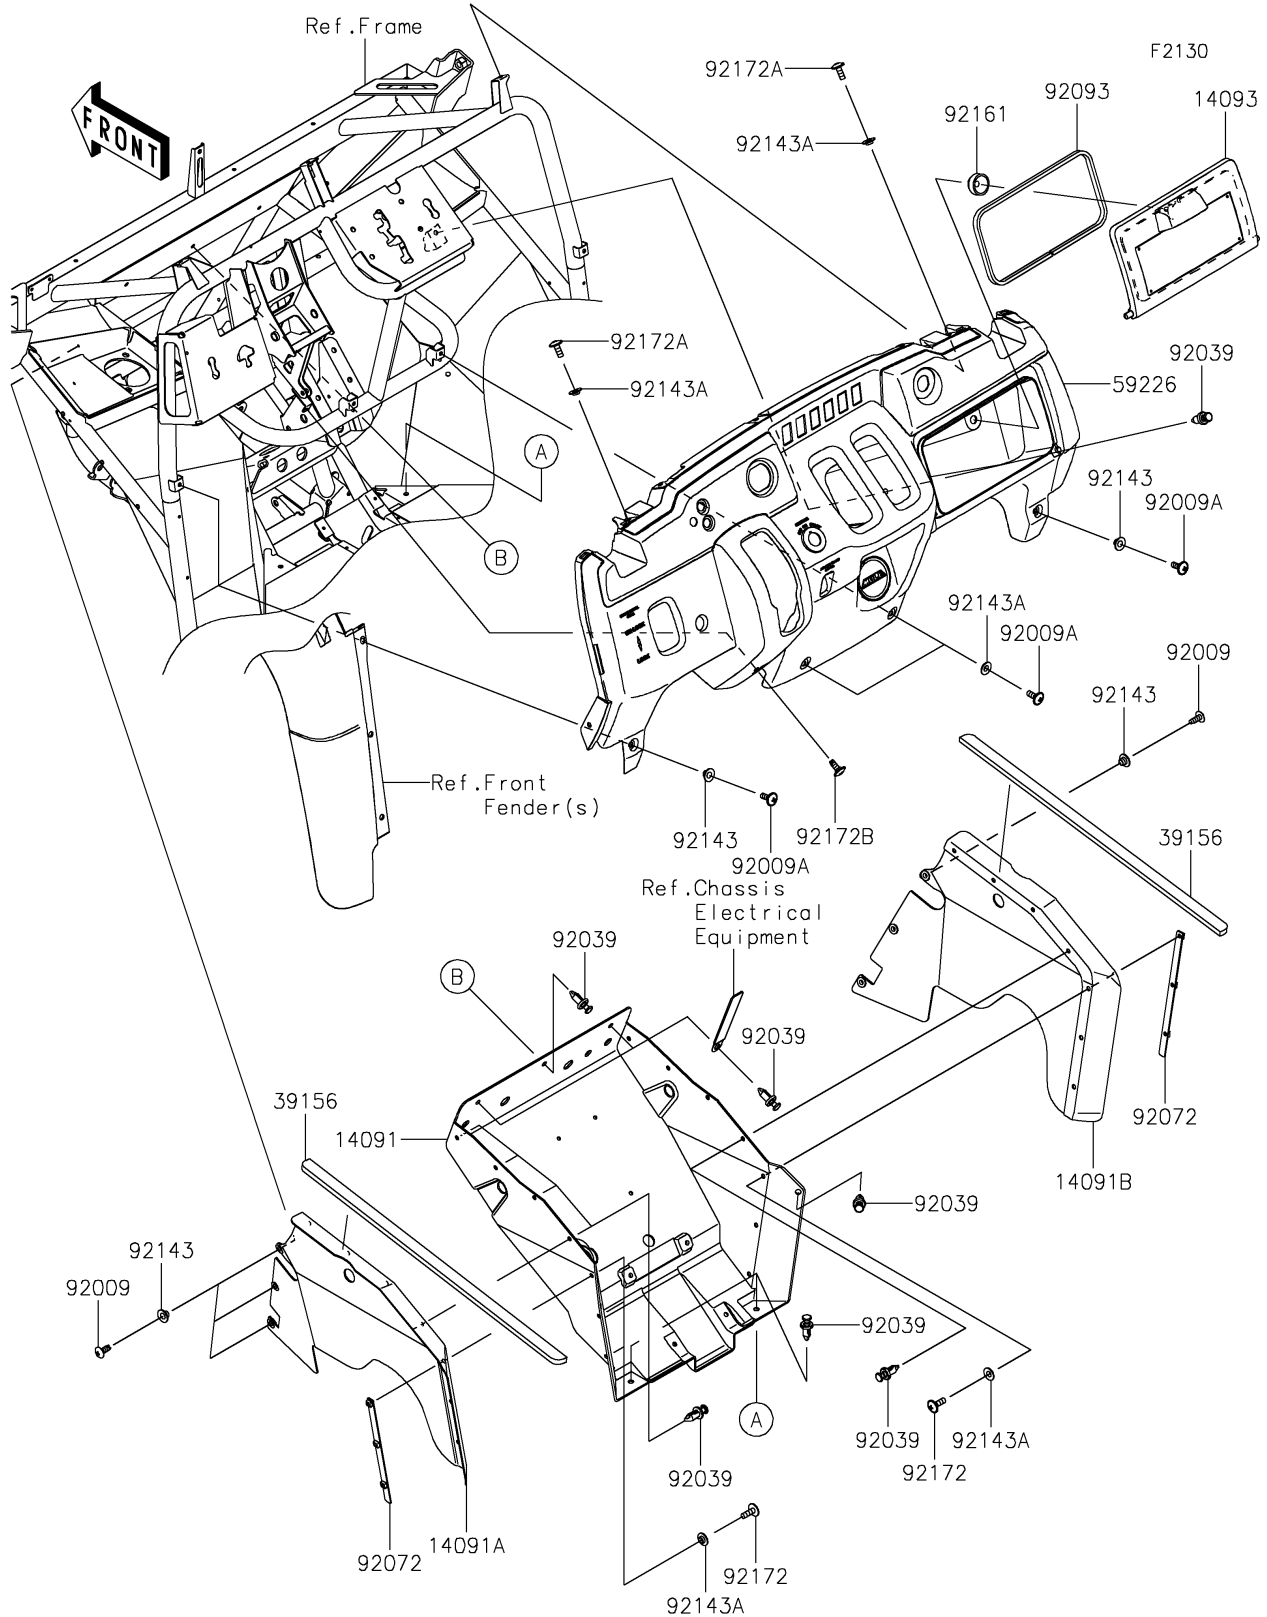

# 2020 MULE SX™ 4x4 XC LE FI PARTS DIAGRAM

## Frame Fittings(Front)

## 2020 MULE SX™ 4x4 XC LE FI PARTS LIST

### Frame Fittings(Front)

ITEM NAME	PART NUMBER	QUANTITY
COVER,FLOOR,CNT (Ref # 14091)	14091-0408	1
COVER,FLOOR,SIDE,LH (Ref # 14091A)	14091-0424	1
COVER,FLOOR,SIDE,RH (Ref # 14091B)	14091-0425	1
COVER,GLOVE BOX (Ref # 14093)	14093-0396	1
PAD (Ref # 39156)	39156-0071	2
PANEL-CONTROL (Ref # 59226)	59226-0742	1
SCREW,TAPPING,6X16 (Ref # 92009)	92009-1166	6
SCREW,6X16 (Ref # 92009A)	92009-1621	4
RIVET (Ref # 92039)	92039-0776	16
BAND (Ref # 92072)	92072-0042	2
SEAL,6X10 (Ref # 92093)	92093-0658	1
COLLAR (Ref # 92143)	92143-1057	8
COLLAR (Ref # 92143A)	92143-1087	10
DAMPER (Ref # 92161)	92161-0568	1
SCREW,6X18 (Ref # 92172)	92172-0002	6
SCREW,6X16 (Ref # 92172A)	92172-0236	2
SCREW,6X16 (Ref # 92172B)	92172-0711	1