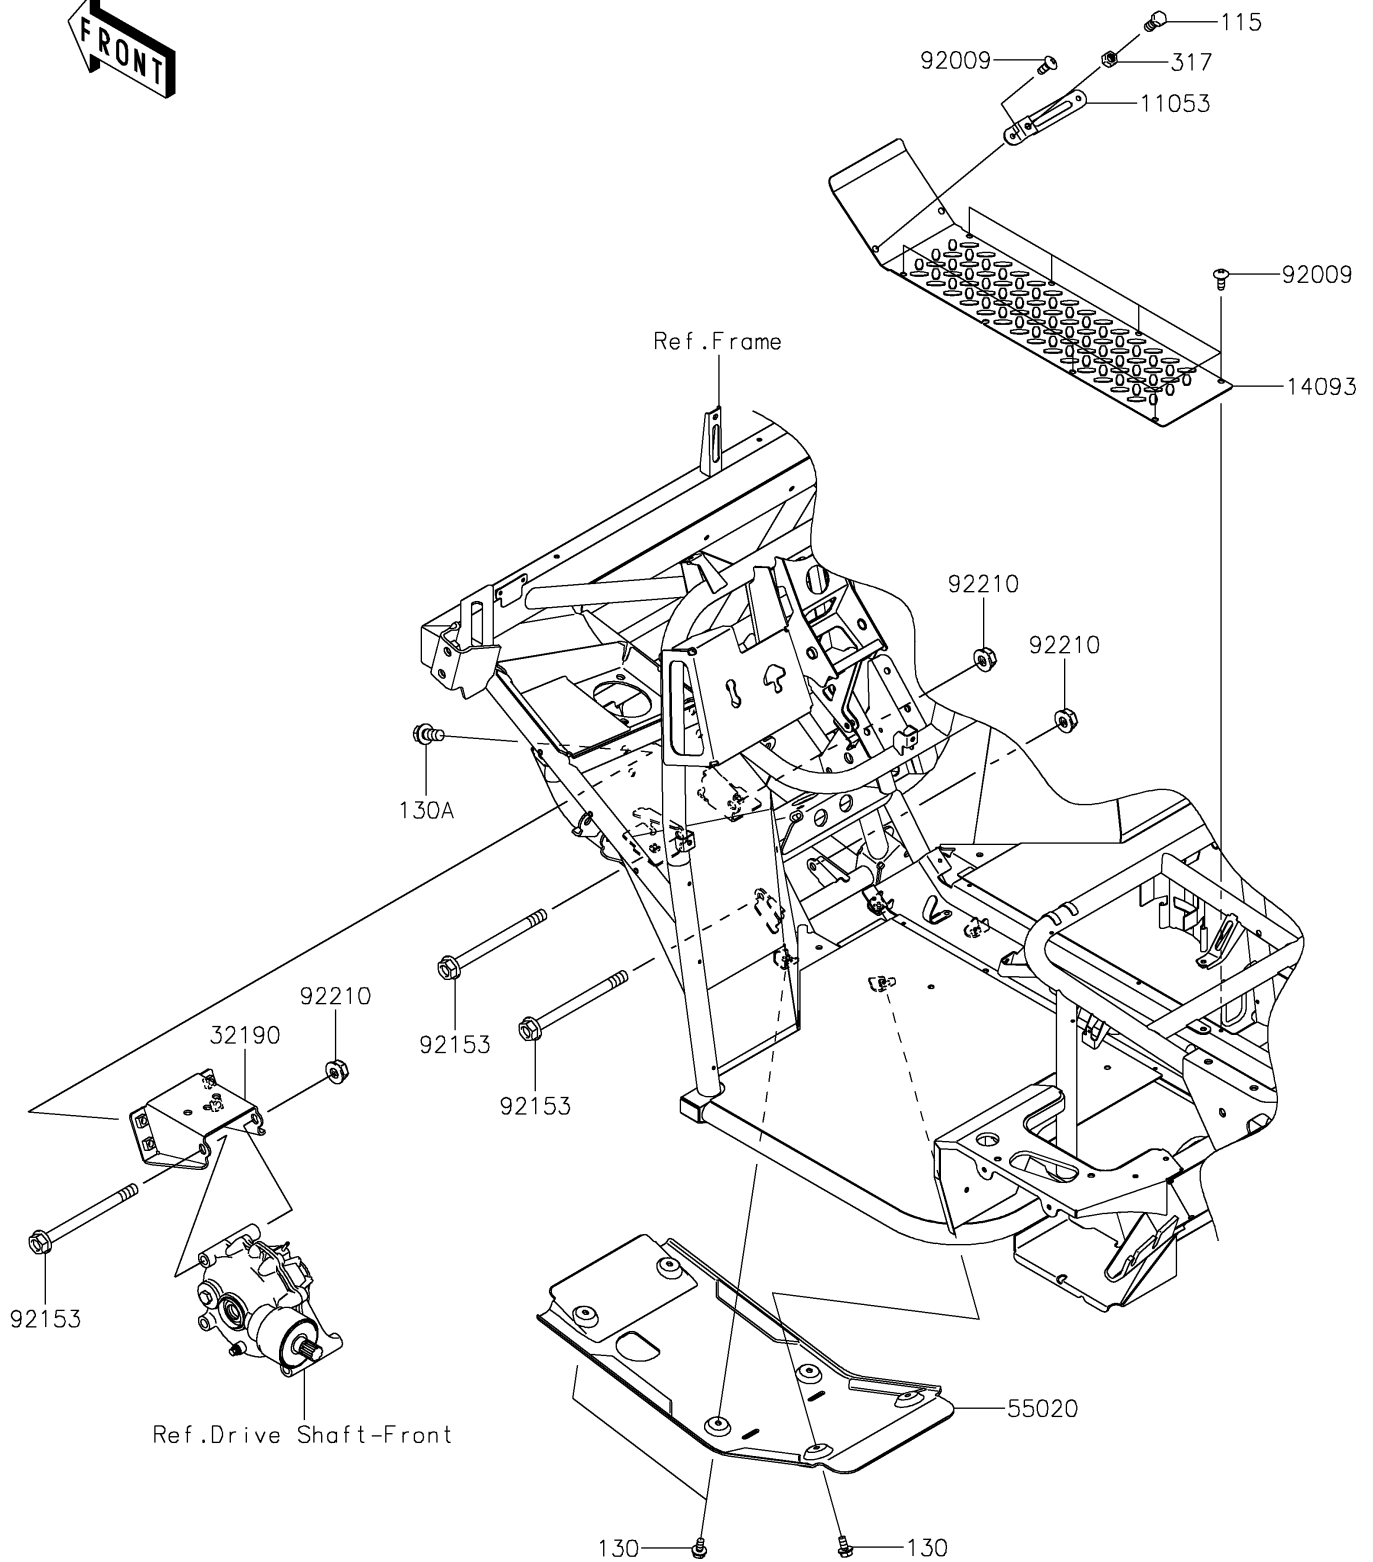

## 2020 MULE SX™ 4x4 XC LE FI PARTS DIAGRAM

Engine Mount

F2122

## 2020 MULE SX™ 4x4 XC LE FI PARTS LIST

### Engine Mount

ITEM NAME	PART NUMBER	QUANTITY
BRACKET,THROTTLE LEVER (Ref # 11053)	11053-1670	1
BOLT-SMALL-UPSET,8X20 (Ref # 115)	115BA0820	1
BOLT-FLANGED,6X12 (Ref # 130)	130BA0612	1
BOLT-FLANGED,10X20 (Ref # 130A)	130BA1020	1
COVER,FLOOR,CNT (Ref # 14093)	14093-0469	1
NUT-HEX-SMALL,8MM (Ref # 317)	317BA0800	1
BRACKET-ENGINE (Ref # 32190)	32190-0639	1
GUARD,FRONT DIFF (Ref # 55020)	55020-0165	1
SCREW,TAPPING,6X16 (Ref # 92009)	92009-1166	1
BOLT,FLANGED,10X120 (Ref # 92153)	92153-7502	1
NUT,LOCK,FLANGED,10MM (Ref # 92210)	92210-0276	1