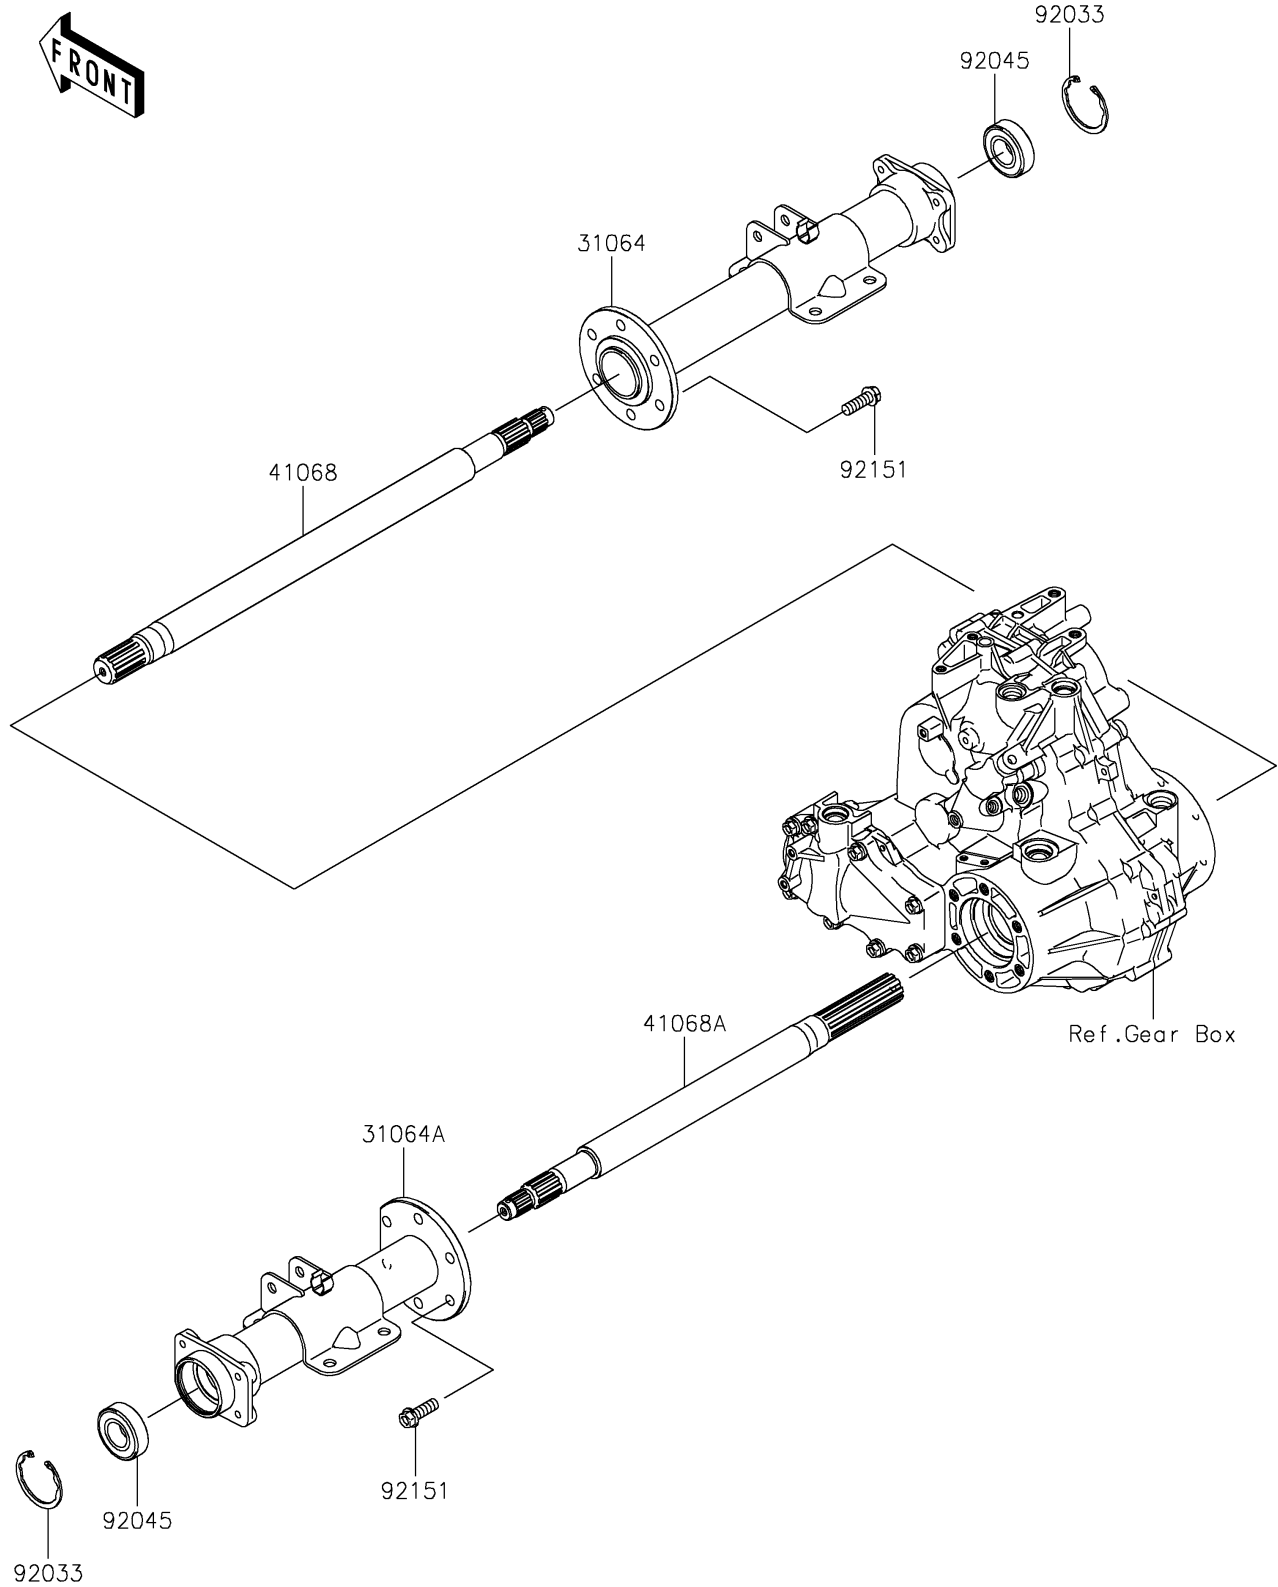

## 2020 MULE SX™ 4x4 XC LE FI PARTS DIAGRAM

Rear Axle

E3133

## 2020 MULE SX™ 4x4 XC LE FI PARTS LIST

Rear Axle

ITEM NAME	PART NUMBER	QUANTITY
PIPE-COMP,RH (Ref # 31064)	31064-0709	1
PIPE-COMP,LH (Ref # 31064A)	31064-0710	1
AXLE,RH (Ref # 41068)	41068-0036	1
AXLE,LH (Ref # 41068A)	41068-0037	1
RING-SNAP (Ref # 92033)	92033-2149	1
BEARING-BALL,6205A26DDU2 (Ref # 92045)	92045-0044	1
BOLT,10X28 (Ref # 92151)	92151-2142	1