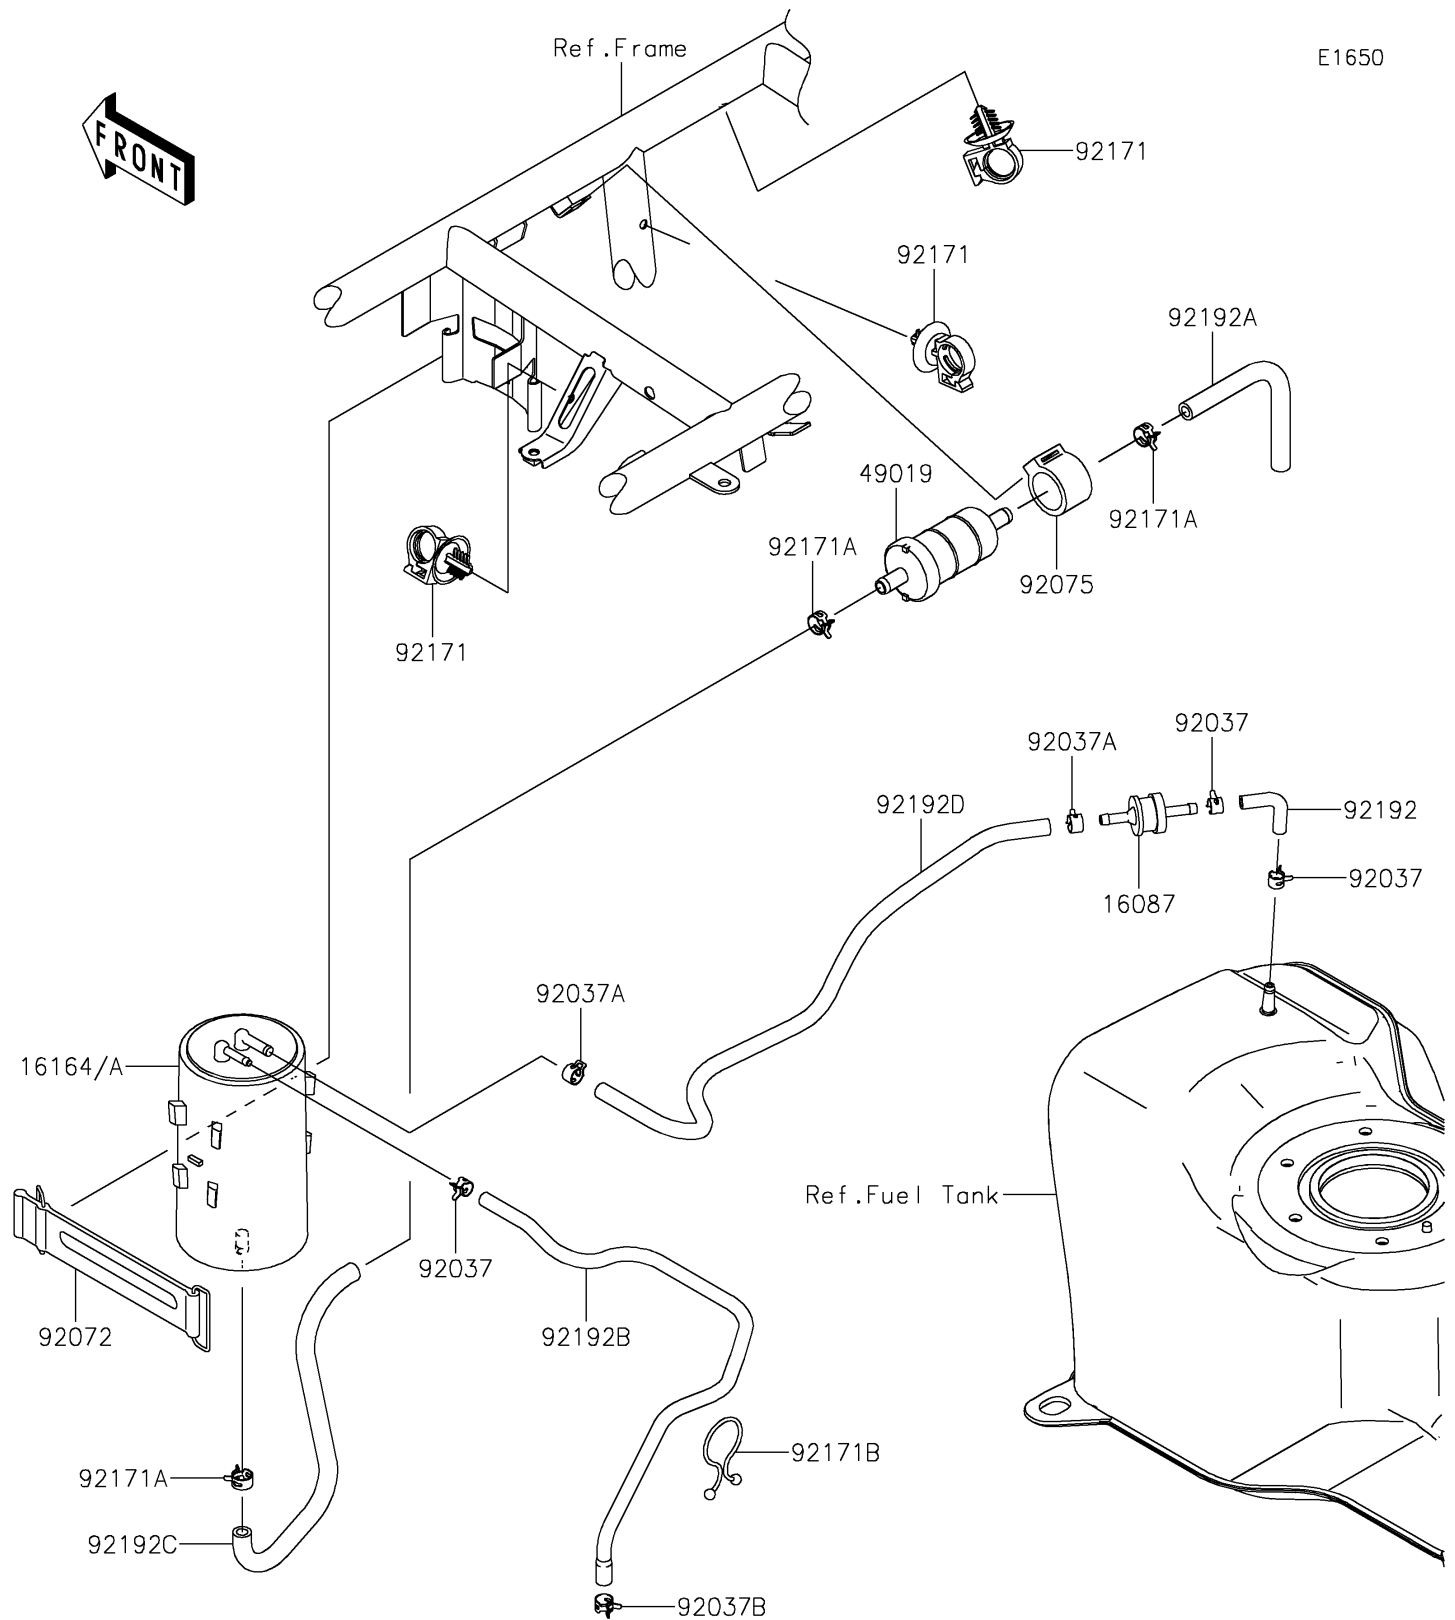

2020 MULE SX™ 4x4 XC LE FI PARTS DIAGRAM

Fuel Evaporative System

2020 MULE SX™ 4x4 XC LE FI PARTS LIST

Fuel Evaporative System

ITEM NAME	PART NUMBER	QUANTITY
VALVE-CHECK (Ref # 16087)	16087-0008	1
CANISTER (Ref # 16164)	16164-0013	1
FILTER-FUEL (Ref # 49019)	49019-0032	1
CLAMP,TUBE (Ref # 92037)	92037-1461	1
CLAMP,TUBE (Ref # 92037A)	92037-1505	1
CLAMP (Ref # 92037B)	92037-2113	1
BAND,L=168 (Ref # 92072)	92072-1306	1
DAMPER,FUEL FILTER (Ref # 92075)	92075-1853	1
CLAMP (Ref # 92171)	92171-0453	1
CLAMP (Ref # 92171A)	92171-0515	1
CLAMP (Ref # 92171B)	92171-1185	1
TUBE,FUEL TANK-CHECK VALVE (Ref # 92192)	92192-0067	1
TUBE,FILTER-AIR (Ref # 92192A)	92192-0609	1
TUBE,CANISTER-DUCT (Ref # 92192B)	92192-1027	1
TUBE,CANISTER-FILTER (Ref # 92192C)	92192-1639	1
TUBE,VALVE-CANISTER (Ref # 92192D)	92192-1641	1