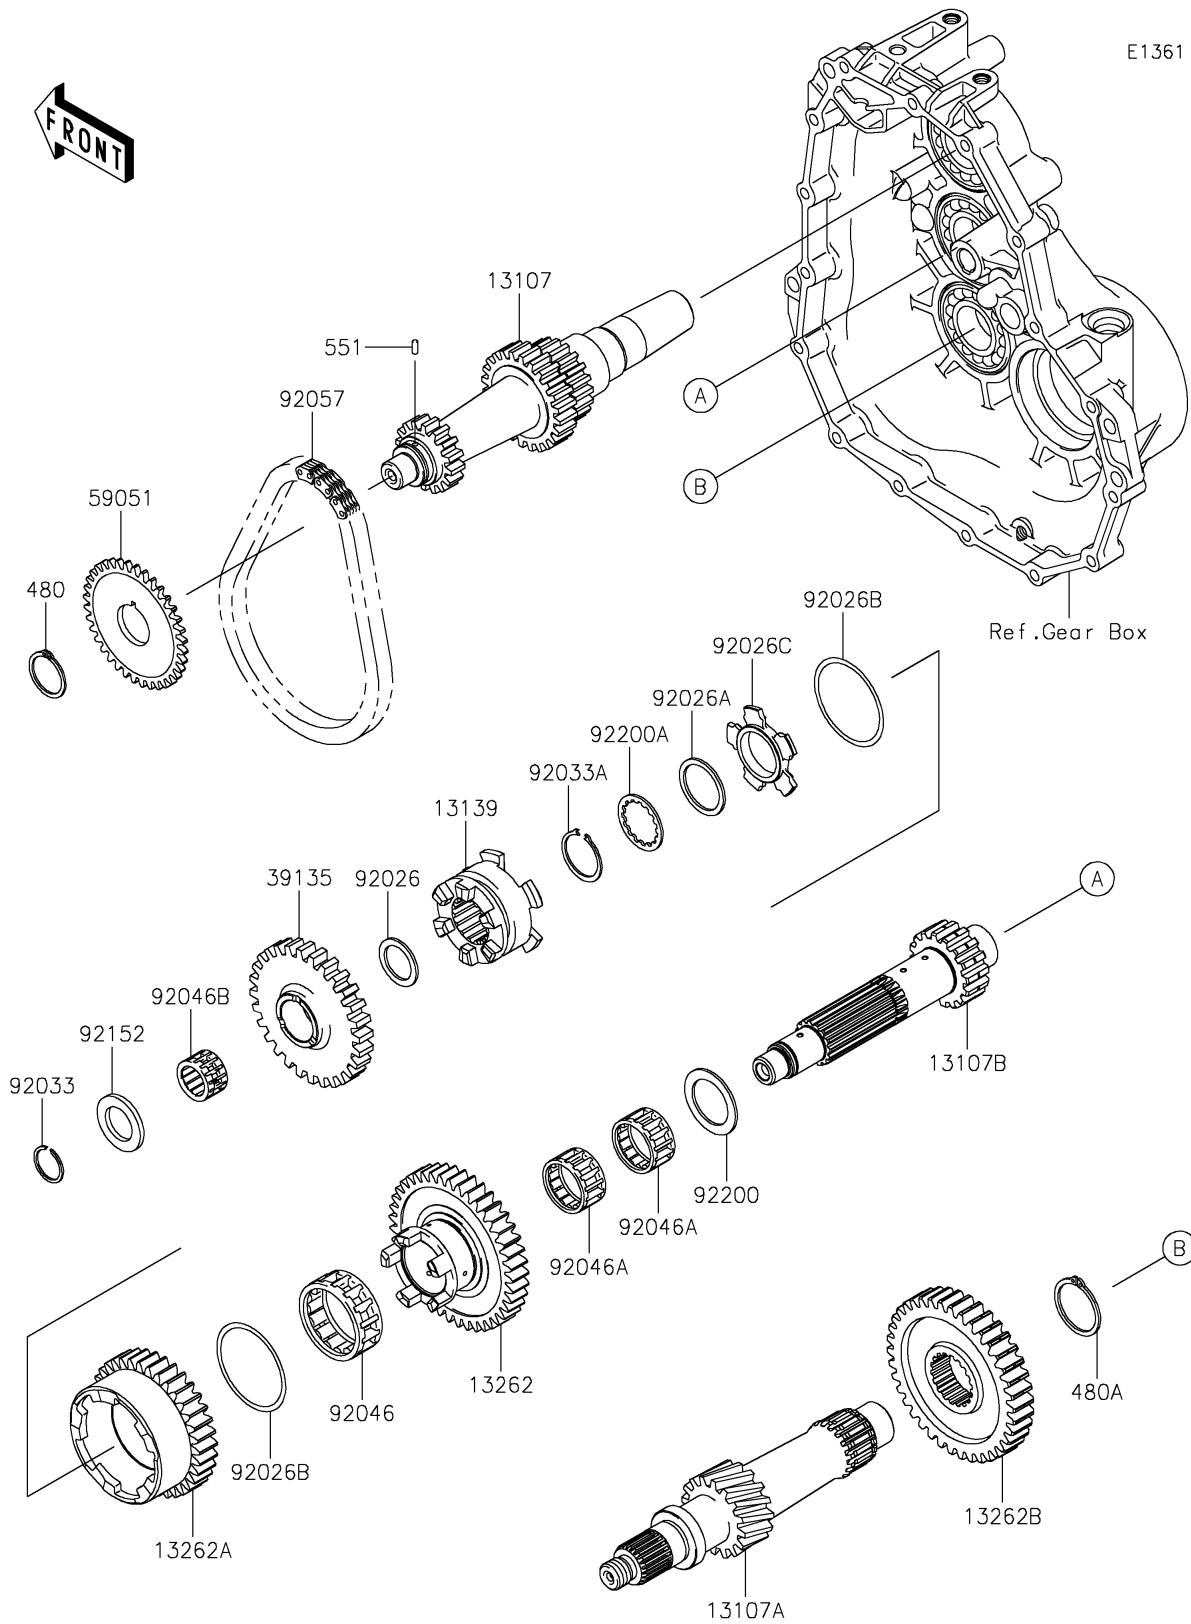

2020 MULE SX™ 4x4 XC LE FI PARTS DIAGRAM

Transmission

2020 MULE SX™ 4x4 XC LE FI PARTS LIST

Transmission

ITEM NAME	PART NUMBER	QUANTITY
SHAFT,FIRST,INPUT,16T&24T&19T (Ref # 13107)	13107-0039	1
SHAFT,THIRD,16T (Ref # 13107A)	13107-0088	1
SHAFT,2ND,17T (Ref # 13107B)	13107-0222	1
SHIFTER,FR/RR (Ref # 13139)	13139-0004	1
GEAR,LOW,41T (Ref # 13262)	13262-0106	1
GEAR,HIGH,35T (Ref # 13262A)	13262-0107	1
GEAR-TRANSMISSION SPUR,38T (Ref # 13262B)	13262-0742	1
SPROCKET-DRIVEN,30T (Ref # 39135)	39135-0001	1
CIRCLIP-TYPE-C,25MM (Ref # 480)	480J2500	1
CIRCLIP-TYPE-C,32MM (Ref # 480A)	480J3200	1
PIN-DOWEL,3X8 (Ref # 551)	551A0308	1
GEAR-SPUR,37T (Ref # 59051)	59051-0049	1
SPACER,21.2X29X1.6 (Ref # 92026)	92026-1568	1
SPACER,28.2X34.5X1.6 (Ref # 92026A)	92026-1587	1
SPACER,48.2X54.3X1.0 (Ref # 92026B)	92026-1599	1
SPACER,HI&LOW (Ref # 92026C)	92026-1600	1
RING-SNAP,20MM (Ref # 92033)	92033-015	1
RING-SNAP,25.9X30.6X1.2 (Ref # 92033A)	92033-1037	1
BEARING-NEEDLE,HIGH GEAR (Ref # 92046)	92046-1276	1
BEARING-NEEDLE,FWF-283317 (Ref # 92046A)	92046-1278	1
BEARING-NEEDLE,REVERSE GEAR (Ref # 92046B)	92046-1279	1
CHAIN,REVERSE,23RH302-38ASM (Ref # 92057)	92057-0072	1
COLLAR,21.2X34.0X3.0 (Ref # 92152)	92152-0241	1
WASHER,28.2X40.0X1.6 (Ref # 92200)	92200-0090	1
WASHER,28.5X34.0X1.5 (Ref # 92200A)	92200-1240	1