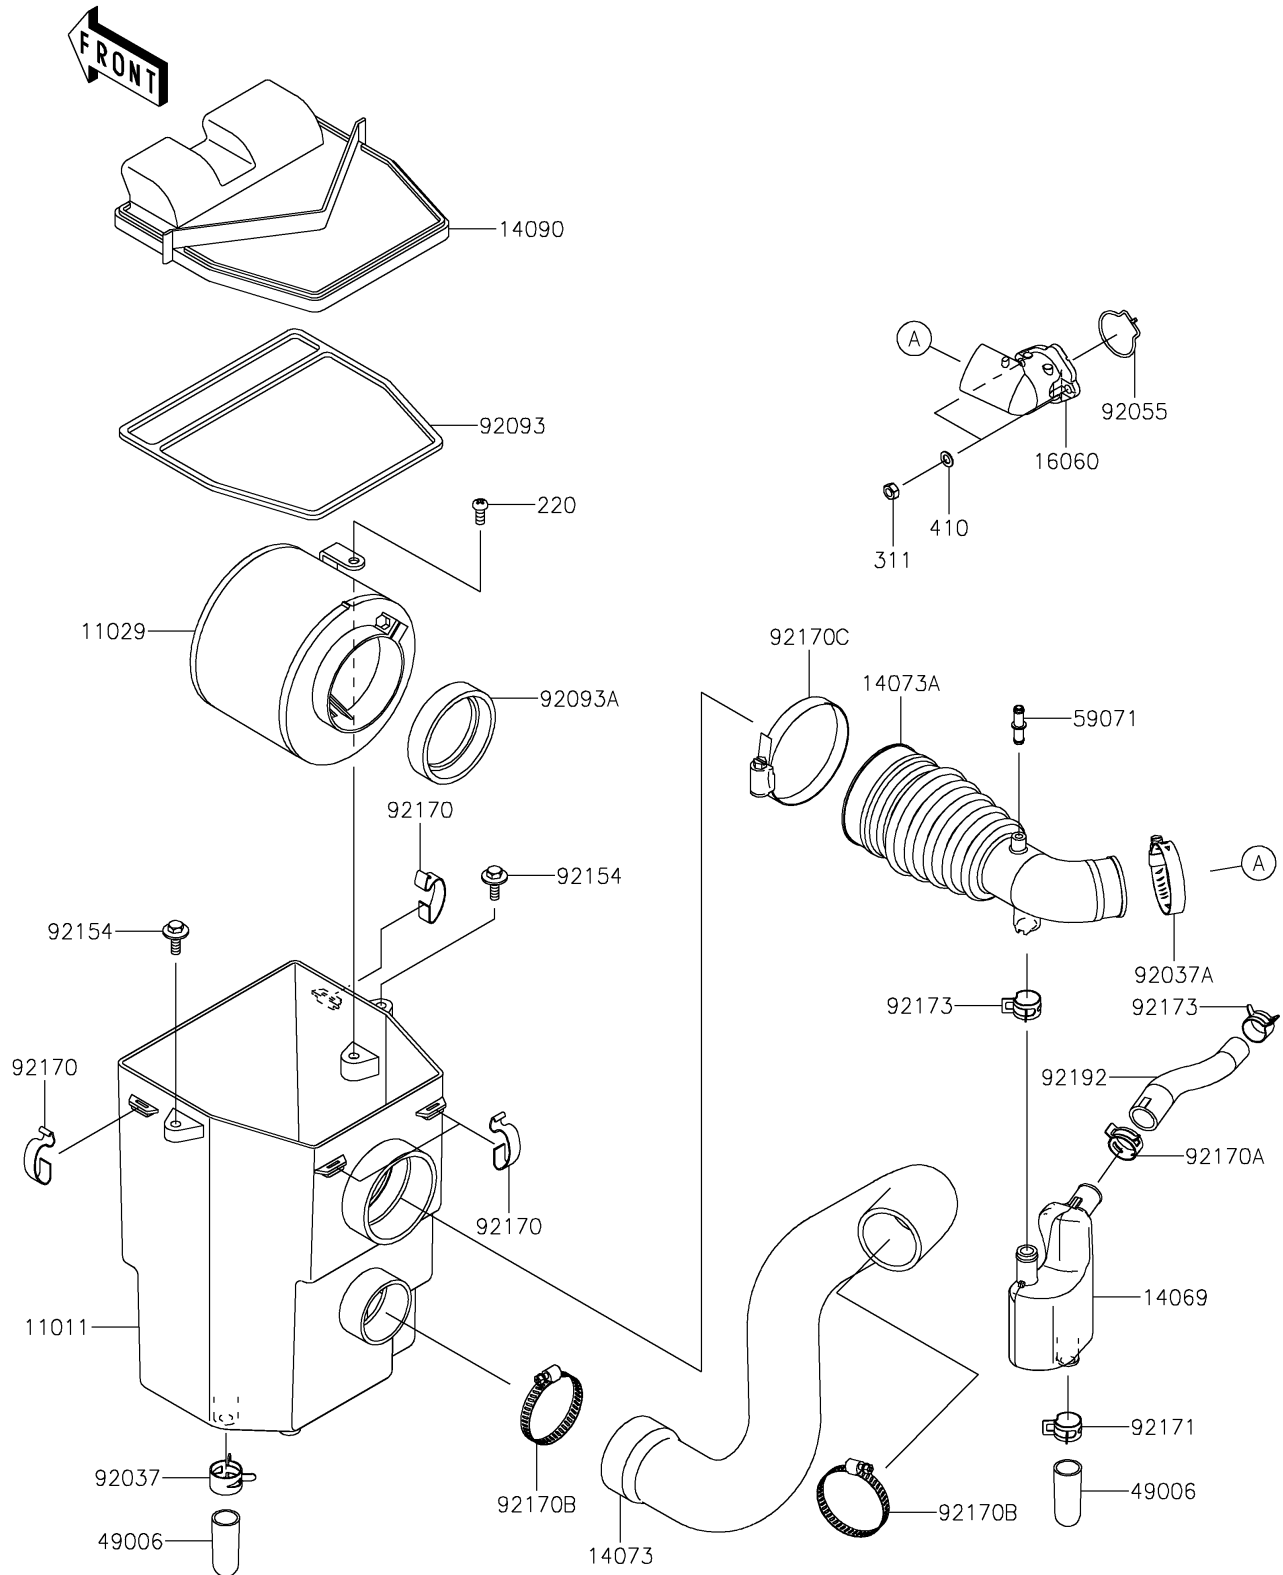

## 2020 MULE SX™ 4x4 XC LE FI PARTS DIAGRAM

Air Cleaner

E1130

## 2020 MULE SX™ 4x4 XC LE FI PARTS LIST

Air Cleaner

ITEM NAME	PART NUMBER	QUANTITY
CASE-AIR FILTER (Ref # 11011)	11011-1367	1
ELEMENT-ASSY-AIR FILTER (Ref # 11029)	11029-1004	1
BREATHER (Ref # 14069)	14069-0030	1
DUCT,FRAME-AIR FILTER (Ref # 14073)	14073-0072	1
DUCT,AIR FILTER-IN.PIPE (Ref # 14073A)	14073-0893	1
COVER,AIR FILTER (Ref # 14090)	14090-1106	1
PIPE-INTAKE (Ref # 16060)	16060-0752	1
SCREW-PAN-CROS,6X14 (Ref # 220)	220AA0614	1
NUT-HEX,6MM (Ref # 311)	311AA0600	1
WASHER-PLAIN-SMALL (Ref # 410)	410AA0600	1
BOOT (Ref # 49006)	49006-1351	1
JOINT (Ref # 59071)	59071-3717	1
CLAMP,HOSE CLIP (Ref # 92037)	92037-1460	1
CLAMP (Ref # 92037A)	92037-506	1
RING-O,PIPE-TB (Ref # 92055)	92055-0901	1
SEAL,AIR FILTER (Ref # 92093)	92093-1241	1
SEAL,DUST (Ref # 92093A)	92093-1322	1
BOLT,WP,6X20 (Ref # 92154)	92154-1516	1
CLAMP,AIR FILTER (Ref # 92170)	92170-1211	1
CLAMP (Ref # 92170A)	92170-1640	1
CLAMP (Ref # 92170B)	92170-1674	1
CLAMP (Ref # 92170C)	92170-1679	1
CLAMP (Ref # 92171)	92171-1277	1
CLAMP (Ref # 92173)	92173-7003	1
TUBE,BREATHER (Ref # 92192)	92192-1935	1