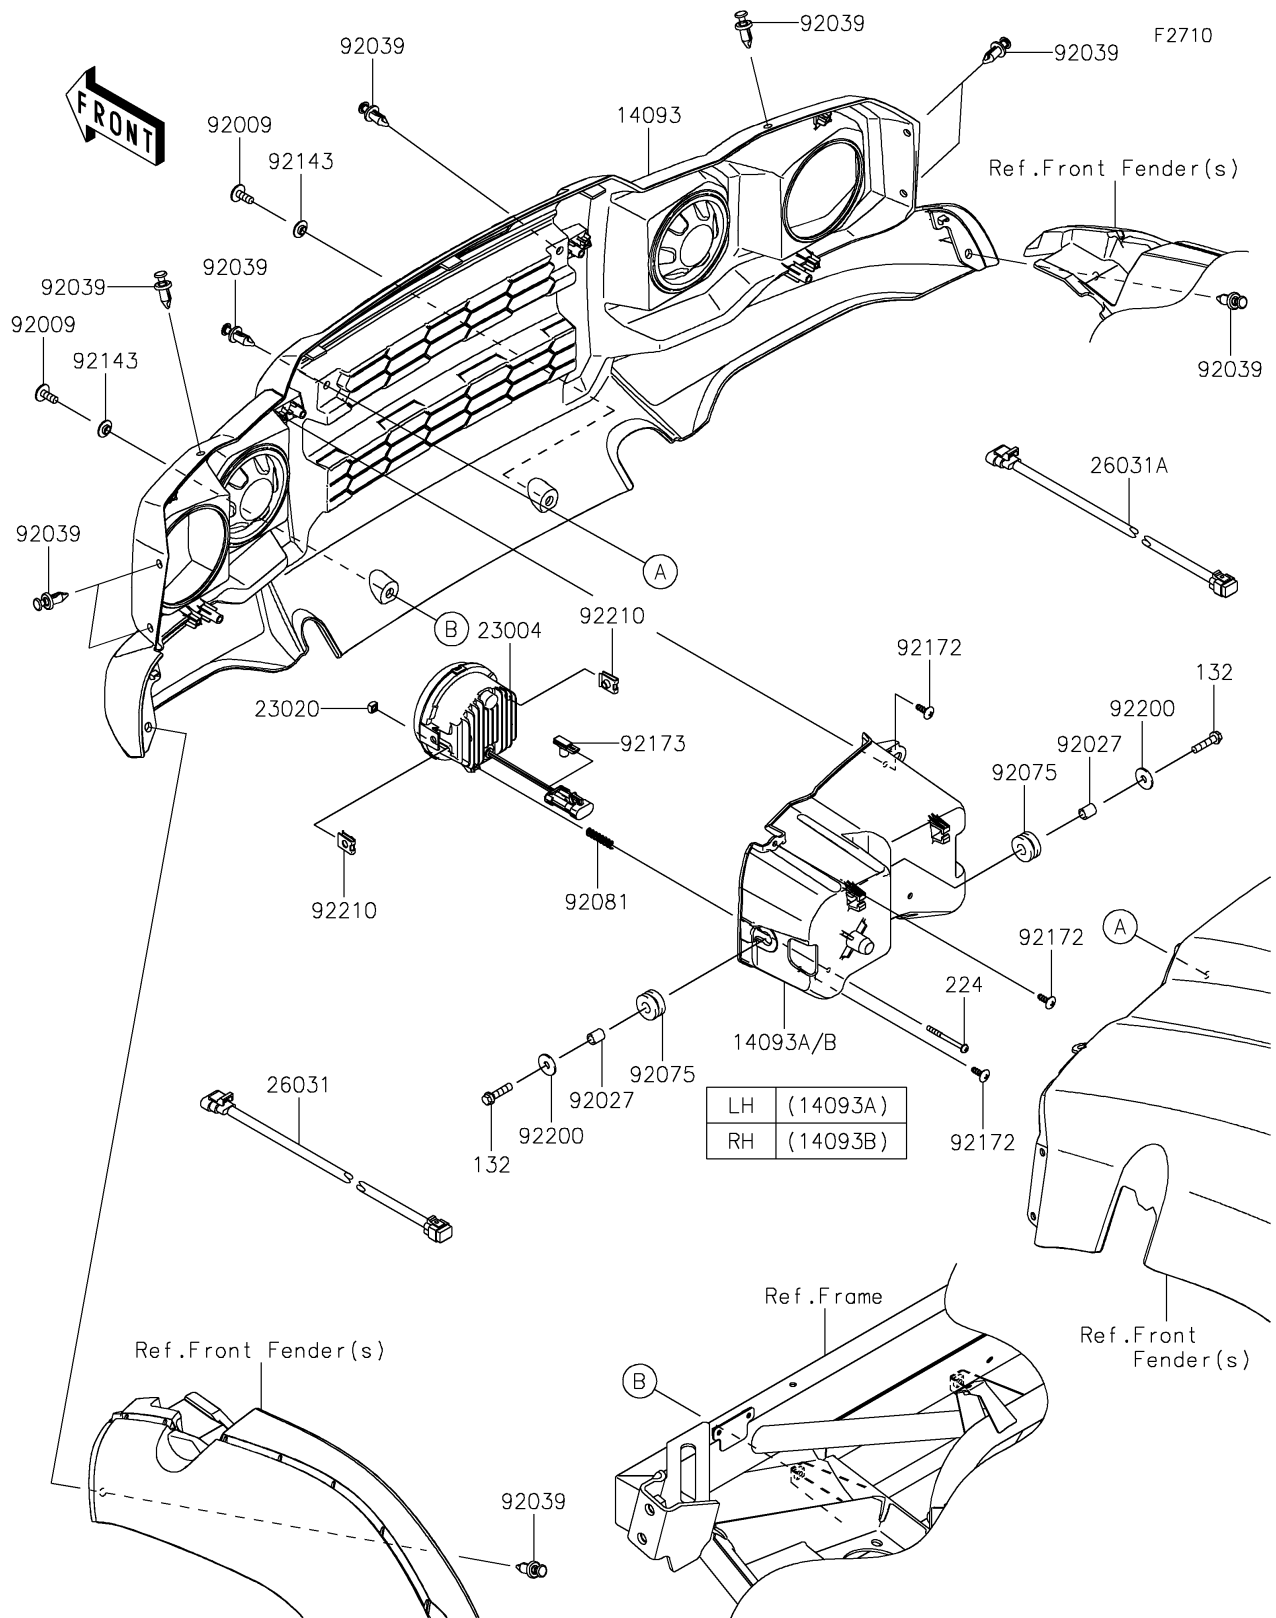

2019 MULE SX™ 4x4 XC CAMO FI PARTS DIAGRAM

Headlight(s)

2019 MULE SX™ 4x4 XC CAMO FI PARTS LIST

Headlight(s)

ITEM NAME	PART NUMBER	QUANTITY
BOLT-FLANGED-SMALL,6X25 (Ref # 132)	132BA0625	1
COVER,FR GRILL (Ref # 14093)	14093-0392	1
COVER,HEAD LAMP,LH (Ref # 14093A)	14093-0394	1
COVER,HEAD LAMP,RH (Ref # 14093B)	14093-0395	1
SCREW-PAN-WP-CROS,4X45 (Ref # 224)	224AA0445	1
LAMP-HEAD (Ref # 23004)	23004-0372	1
NUT,4MM,FOCUS ADJUST (Ref # 23020)	23020-018	1
HARNESS,HEAD LAMP,LH (Ref # 26031)	26031-2384	1
HARNESS,HEAD LAMP,RH (Ref # 26031A)	26031-2385	1
SCREW,6X16 (Ref # 92009)	92009-1621	1
COLLAR,6.8X10X12 (Ref # 92027)	92027-162	1
RIVET (Ref # 92039)	92039-0776	1
DAMPER,10X24X12 (Ref # 92075)	92075-1690	1
SPRING,FOCUS ADJUST (Ref # 92081)	92081-1896	1
COLLAR (Ref # 92143)	92143-1087	1
SCREW,TAPPING,5X14 (Ref # 92172)	92172-0265	1
CLAMP (Ref # 92173)	92173-1491	1
WASHER,6.5X20X1.6 (Ref # 92200)	92200-0283	1
NUT (Ref # 92210)	92210-1125	1