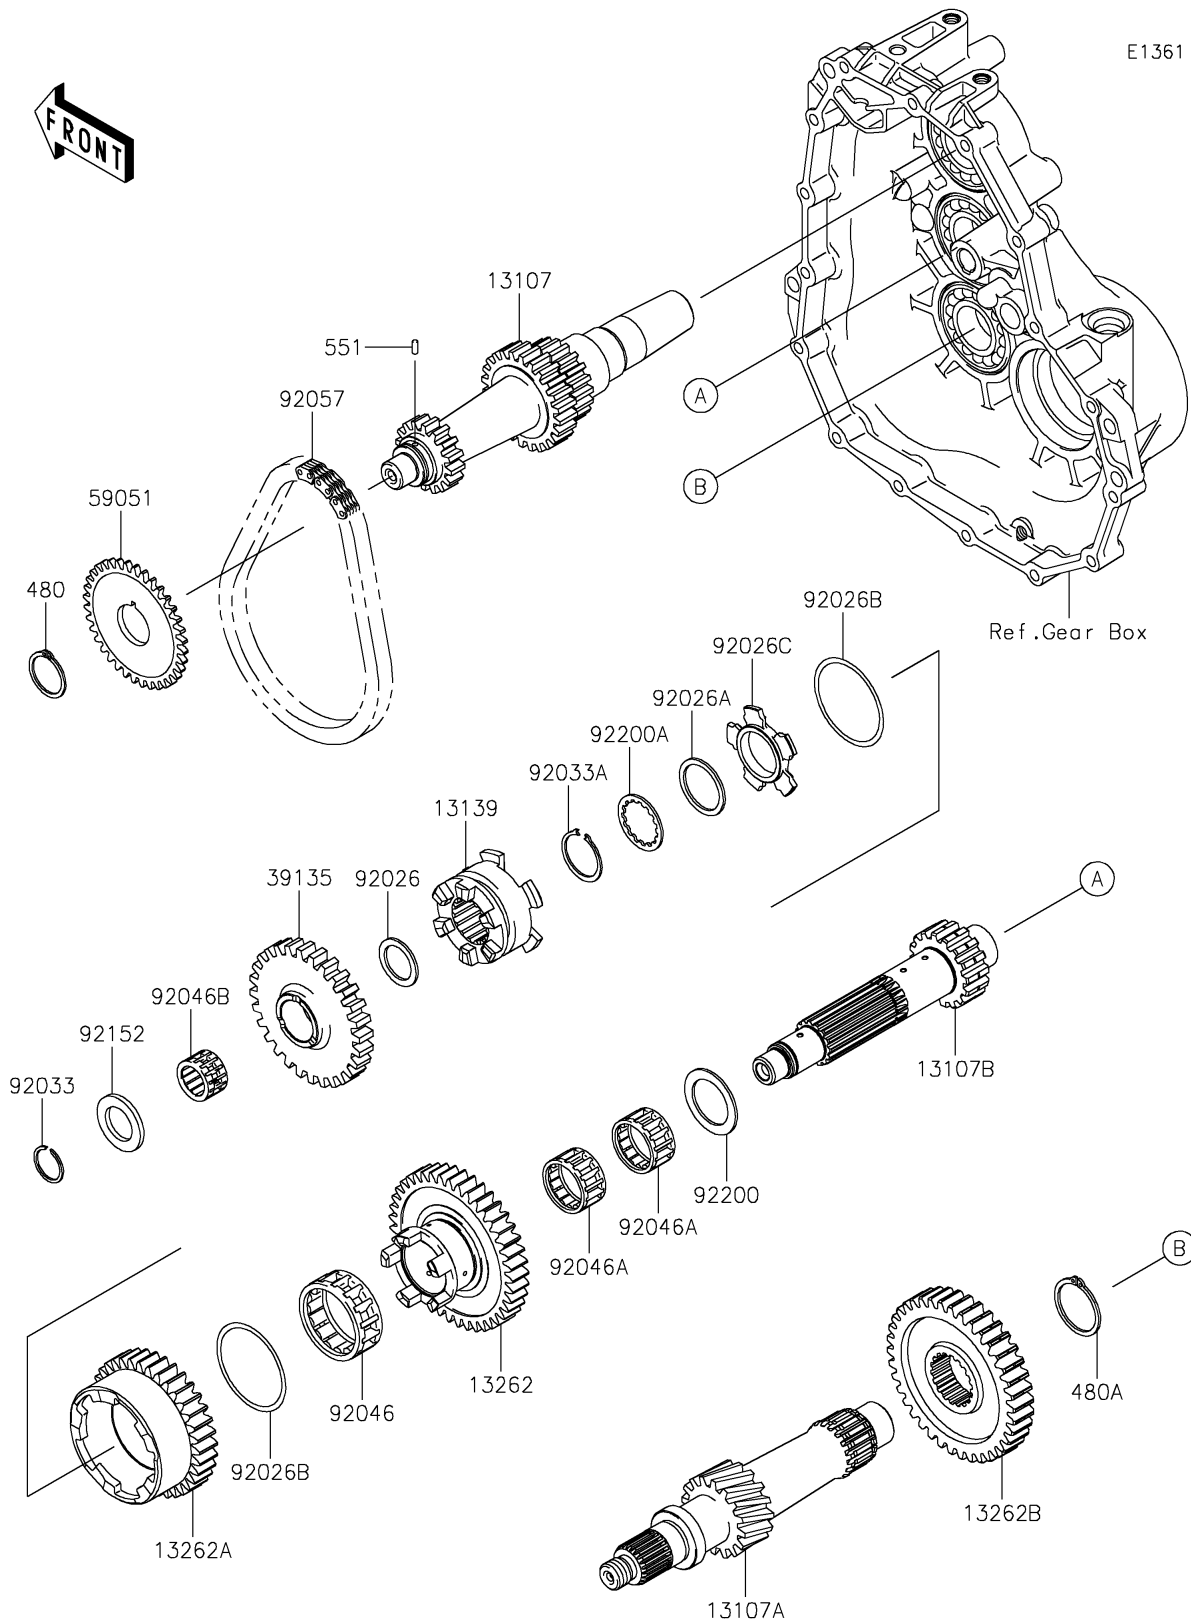

2019 MULE SX™ 4x4 XC CAMO FI PARTS DIAGRAM

Transmission

2019 MULE SX™ 4x4 XC CAMO FI PARTS LIST

Transmission

ITEM NAME	PART NUMBER	QUANTITY
SHAFT,FIRST,INPUT,16T&24T&19T (Ref # 13107)	13107-0039	1
SHAFT,THIRD,16T (Ref # 13107A)	13107-0088	1
SHAFT,2ND,17T (Ref # 13107B)	13107-0222	1
SHIFTER,FR/RR (Ref # 13139)	13139-0004	1
GEAR,LOW,41T (Ref # 13262)	13262-0106	1
GEAR,HIGH,35T (Ref # 13262A)	13262-0107	1
GEAR-TRANSMISSION SPUR,38T (Ref # 13262B)	13262-0742	1
SPROCKET-DRIVEN,30T (Ref # 39135)	39135-0001	1
CIRCLIP-TYPE-C,25MM (Ref # 480)	480J2500	1
CIRCLIP-TYPE-C,32MM (Ref # 480A)	480J3200	1
PIN-DOWEL,3X8 (Ref # 551)	551A0308	1
GEAR-SPUR,37T (Ref # 59051)	59051-0049	1
SPACER,21.2X29X1.6 (Ref # 92026)	92026-1568	1
SPACER,28.2X34.5X1.6 (Ref # 92026A)	92026-1587	1
SPACER,48.2X54.3X1.0 (Ref # 92026B)	92026-1599	1
SPACER,HI&LOW (Ref # 92026C)	92026-1600	1
RING-SNAP,20MM (Ref # 92033)	92033-015	1
RING-SNAP,25.9X30.6X1.2 (Ref # 92033A)	92033-1037	1
BEARING-NEEDLE,HIGH GEAR (Ref # 92046)	92046-1276	1
BEARING-NEEDLE,FWF-283317 (Ref # 92046A)	92046-1278	1
BEARING-NEEDLE,REVERSE GEAR (Ref # 92046B)	92046-1279	1
CHAIN,REVERSE,23RH302-38ASM (Ref # 92057)	92057-0072	1
COLLAR,21.2X34.0X3.0 (Ref # 92152)	92152-0241	1
WASHER,28.2X40.0X1.6 (Ref # 92200)	92200-0090	1
WASHER,28.5X34.0X1.5 (Ref # 92200A)	92200-1240	1