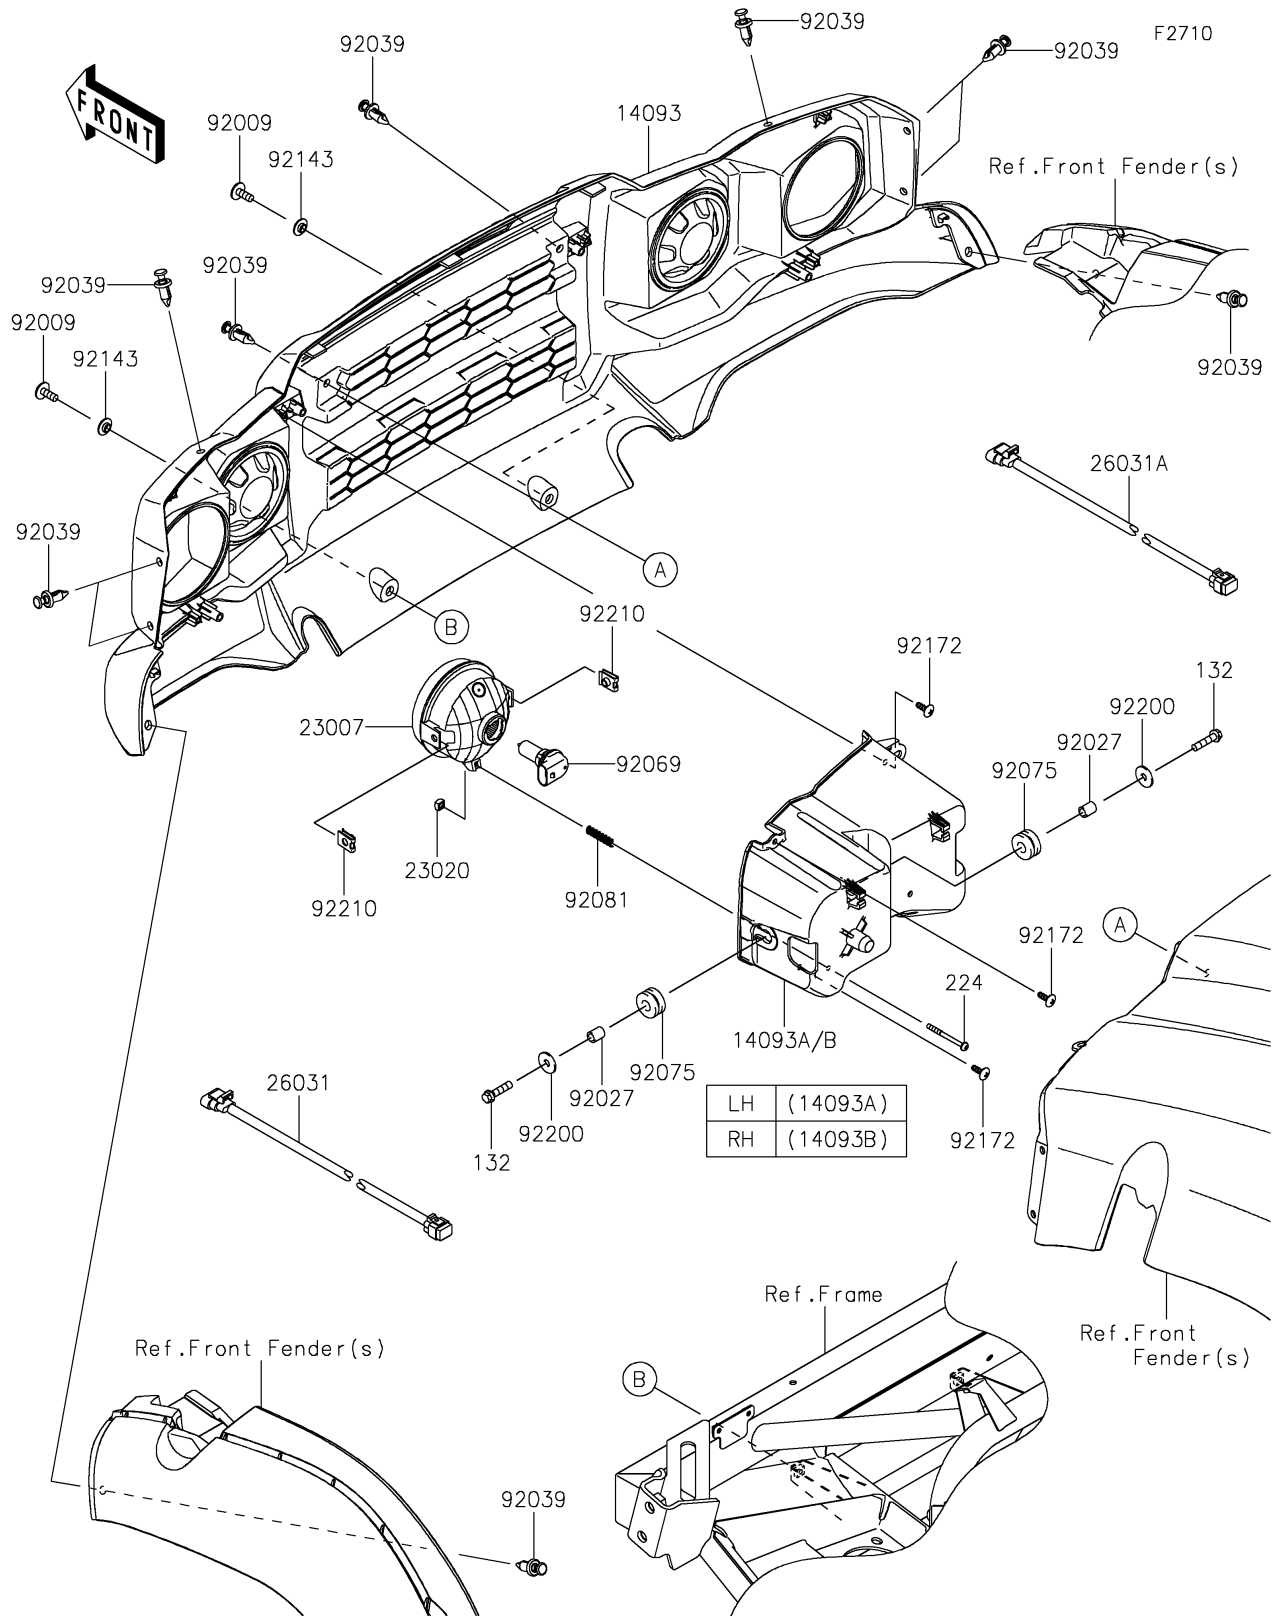

## 2019 MULE SX™ 4x4 XC FI PARTS DIAGRAM

Headlight(s)

## 2019 MULE SX™ 4x4 XC FI PARTS LIST

### Headlight(s)

ITEM NAME	PART NUMBER	QUANTITY
BOLT-FLANGED-SMALL,6X25 (Ref # 132)	132BA0625	1
COVER,FR GRILL (Ref # 14093)	14093-0392	1
COVER,HEAD LAMP,LH (Ref # 14093A)	14093-0394	1
COVER,HEAD LAMP,RH (Ref # 14093B)	14093-0395	1
SCREW-PAN-WP-CROS,4X45 (Ref # 224)	224AA0445	1
LENS-COMP,HEAD LAMP (Ref # 23007)	23007-0220	1
NUT,4MM,FOCUS ADJUST (Ref # 23020)	23020-018	1
HARNESS,HEAD LAMP,LH (Ref # 26031)	26031-2384	1
HARNESS,HEAD LAMP,RH (Ref # 26031A)	26031-2385	1
SCREW,6X16 (Ref # 92009)	92009-1621	1
COLLAR,6.8X10X12 (Ref # 92027)	92027-162	1
RIVET (Ref # 92039)	92039-0776	1
BULB,12V 35/35W (Ref # 92069)	92069-0102	1
DAMPER,10X24X12 (Ref # 92075)	92075-1690	1
SPRING,FOCUS ADJUST (Ref # 92081)	92081-1896	1
COLLAR (Ref # 92143)	92143-1087	1
SCREW,TAPPING,5X14 (Ref # 92172)	92172-0265	1
WASHER,6.5X20X1.6 (Ref # 92200)	92200-0283	1
NUT (Ref # 92210)	92210-1125	1