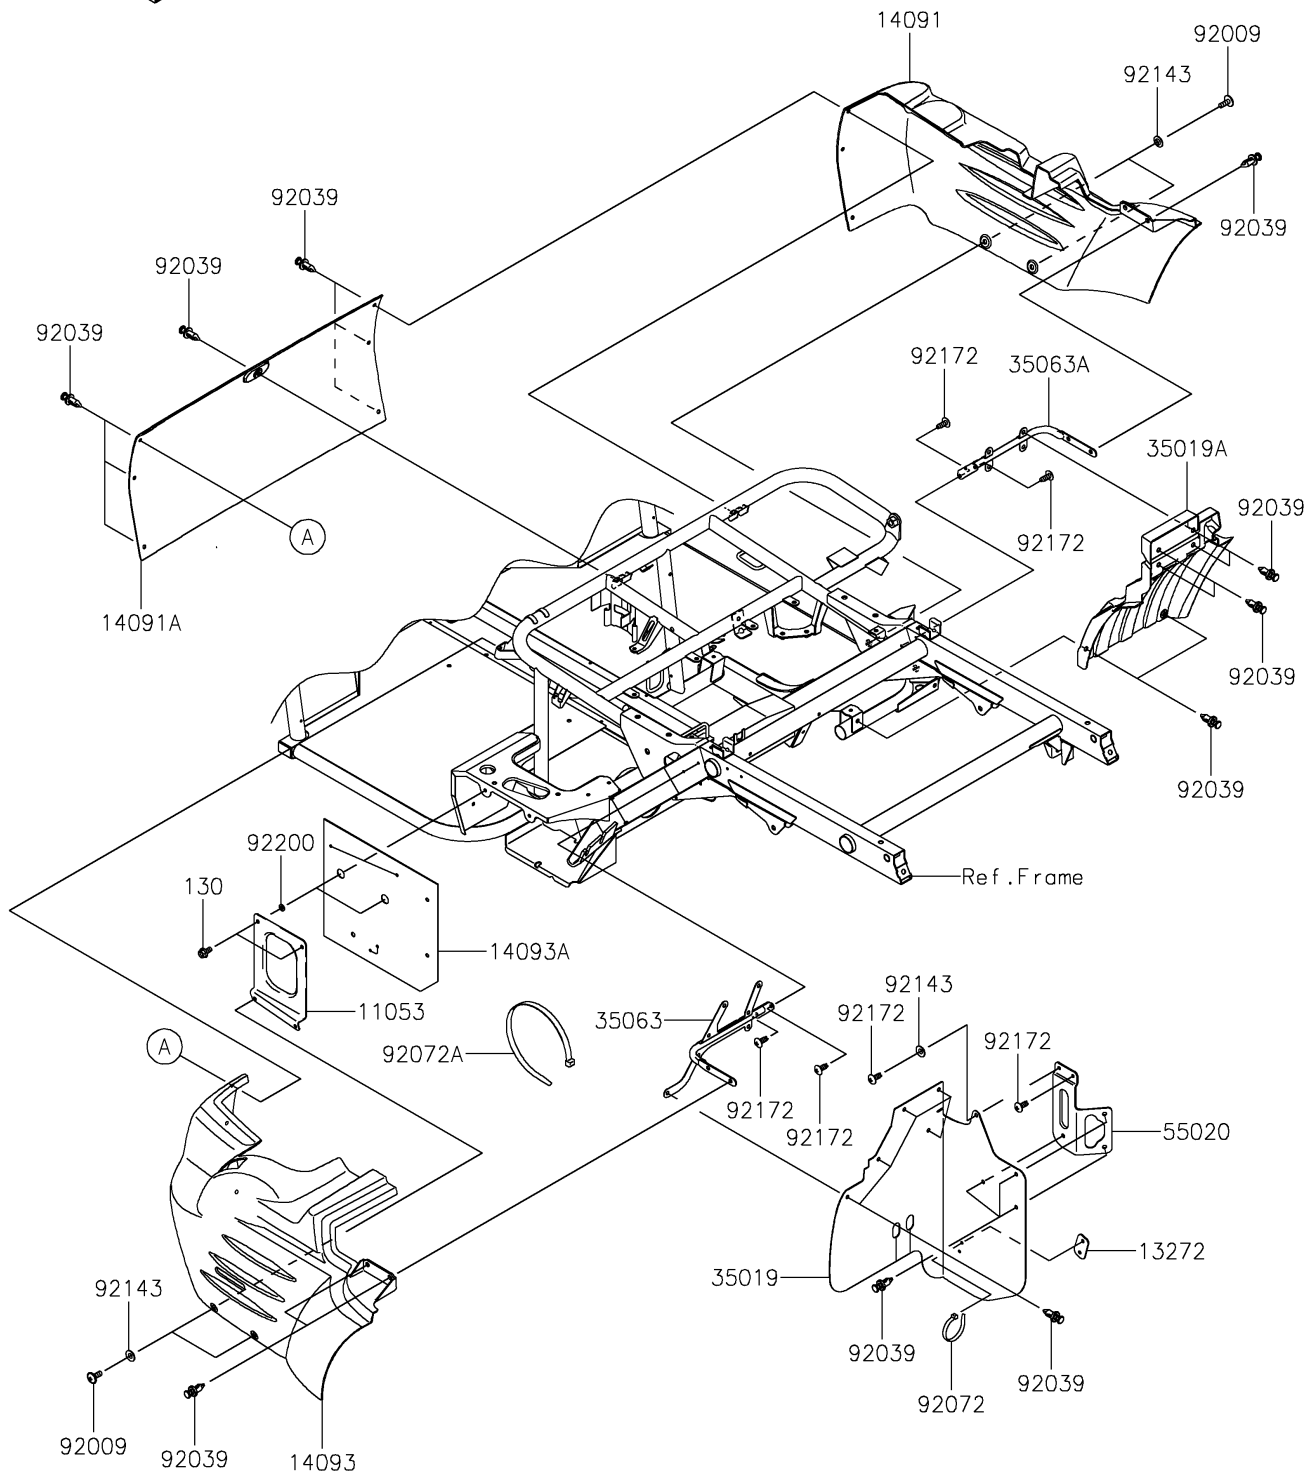

2019 MULE SX™ 4x4 XC FI PARTS DIAGRAM

Frame Fittings(Rear)

F2131

2019 MULE SX™ 4x4 XC FI PARTS LIST

Frame Fittings(Rear)

ITEM NAME	PART NUMBER	QUANTITY
BRACKET (Ref # 11053)	11053-0857	1
BOLT-FLANGED,6X12 (Ref # 130)	130BA0612	1
PLATE (Ref # 13272)	13272-7516	1
COVER,REAR SIDE,RH,F.BLACK (Ref # 14091)	14091-0224-6Z	1
COVER,UNDER SEAT,CNT,F.BLACK (Ref # 14091A)	14091-0341-6Z	1
COVER,REAR SIDE,LH,F.BLACK (Ref # 14093)	14093-0500-6Z	1
COVER,BATTERY (Ref # 14093A)	14093-0750	1
FLAP,SIDE COVER,LH (Ref # 35019)	35019-0610	1
FLAP,SIDE COVER,RH (Ref # 35019A)	35019-0612	1
STAY,LH (Ref # 35063)	35063-0784	1
STAY,RH (Ref # 35063A)	35063-1333	1
GUARD,COOLING FAN (Ref # 55020)	55020-7527	1
SCREW,6X16 (Ref # 92009)	92009-1621	1
RIVET (Ref # 92039)	92039-0776	1
BAND,L=188 (Ref # 92072)	92072-1239	1
BAND,L=368.3 (Ref # 92072A)	92072-3872	1
COLLAR (Ref # 92143)	92143-1087	1
SCREW,TAPPING,6X16 (Ref # 92172)	92172-0739	1
WASHER,7.2X14.3X1.6 (Ref # 92200)	92200-2207	1