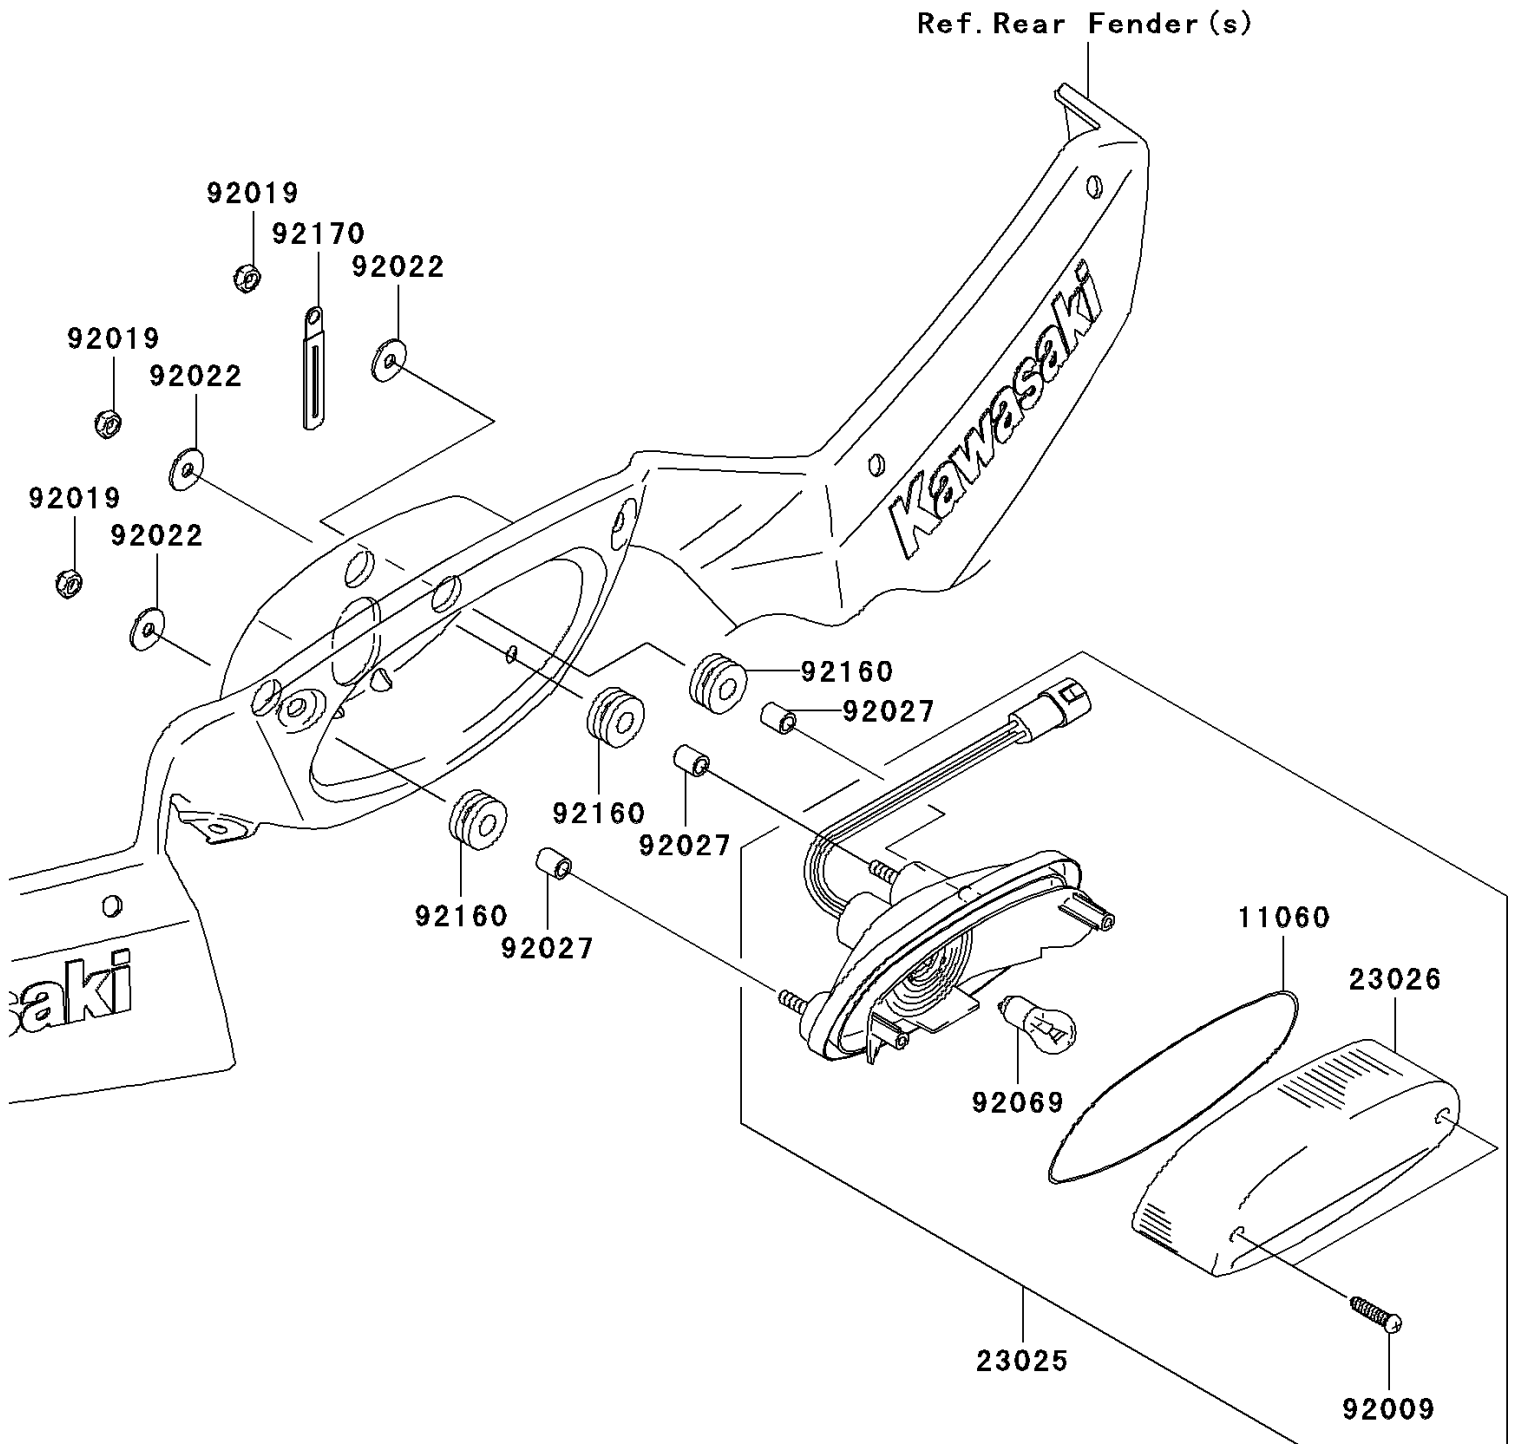

2007 Brute Force 750 4x4i PARTS DIAGRAM

Taillight(s)

F2720

2007 Brute Force 750 4x4i PARTS LIST

Taillight(s)

ITEM NAME	PART NUMBER	QUANTITY
GASKET,TAIL LAMP LENS (Ref # 11060)	11060-1174	1
LAMP-TAIL (Ref # 23025)	23025-0011	1
LENS,TAIL LAMP (Ref # 23026)	23026-1183	1
SCREW,TAPPING,4X20 (Ref # 92009)	92009-1378	1
NUT,LOCK,6MM (Ref # 92019)	92019-008	1
WASHER,6.5X20X1.6 (Ref # 92022)	92022-1557	1
COLLAR,6.8X10X12 (Ref # 92027)	92027-162	1
BULB,12V 21/5W (Ref # 92069)	92069-063	1
DAMPER (Ref # 92160)	92160-1162	1
CLAMP (Ref # 92170)	92170-1514	1