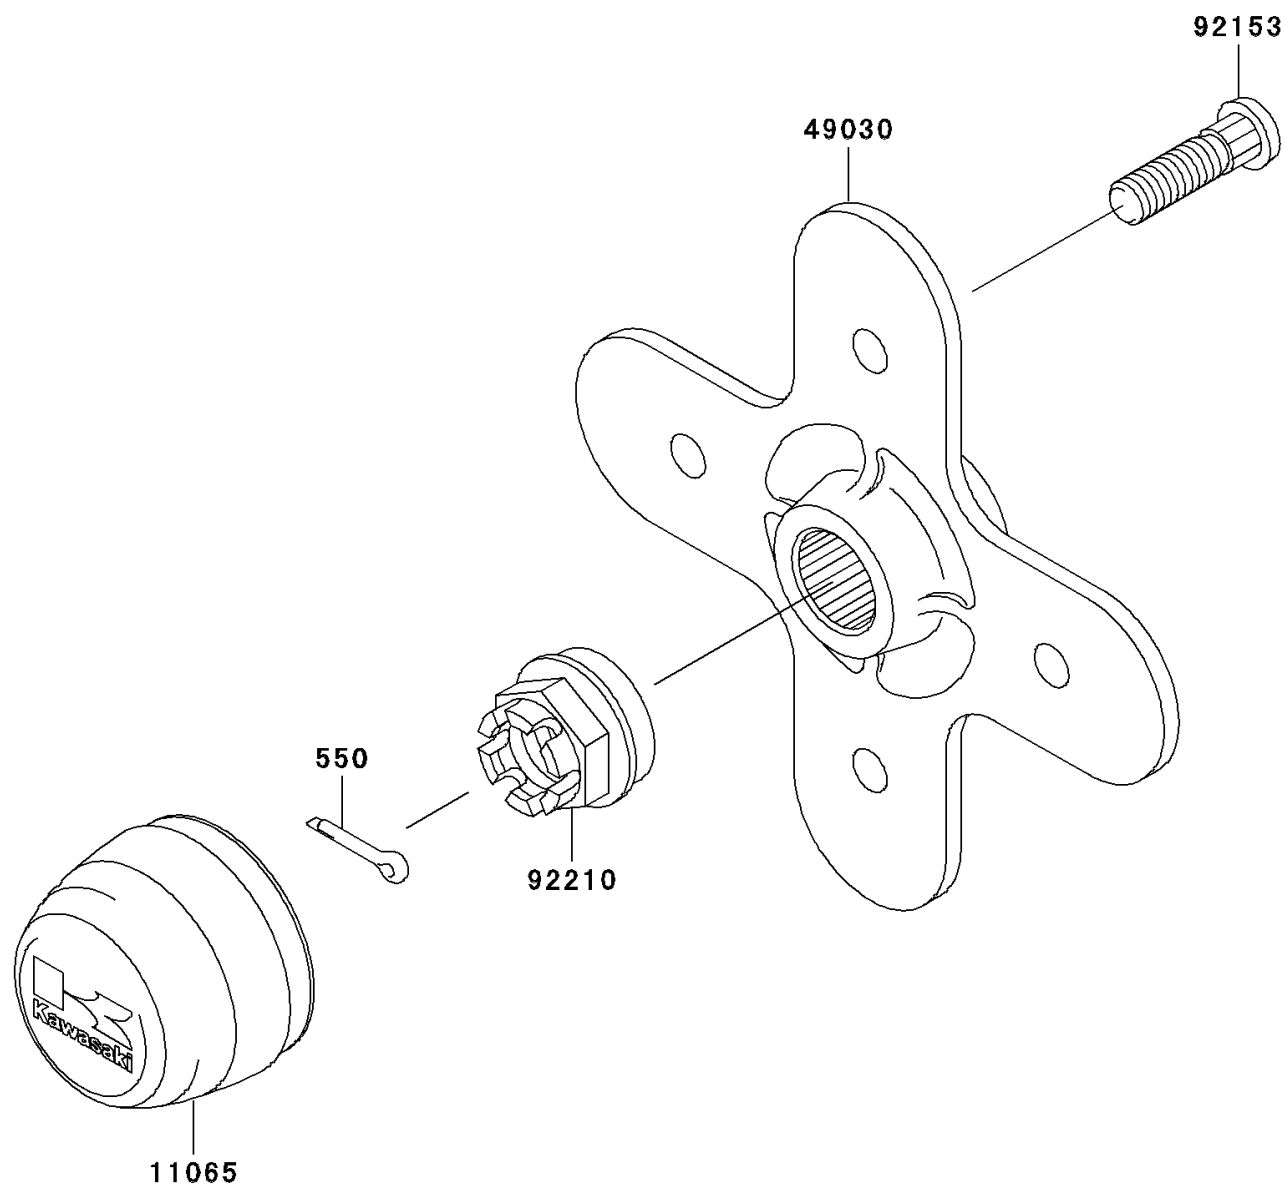

2007 Brute Force 750 4x4i PARTS DIAGRAM

Rear Hub

F2240

2007 Brute Force 750 4x4i PARTS LIST

Rear Hub

ITEM NAME	PART NUMBER	QUANTITY
PIN-COTTER,4.0X25 (Ref # 550)	550D4025	1
CAP,WHEEL (Ref # 11065)	11065-0108	1
HUB,RR (Ref # 49030)	49030-0009	1
BOLT,10X36.5 (Ref # 92153)	92153-0890	1
NUT,CASTLE,20MM (Ref # 92210)	92210-1381	1