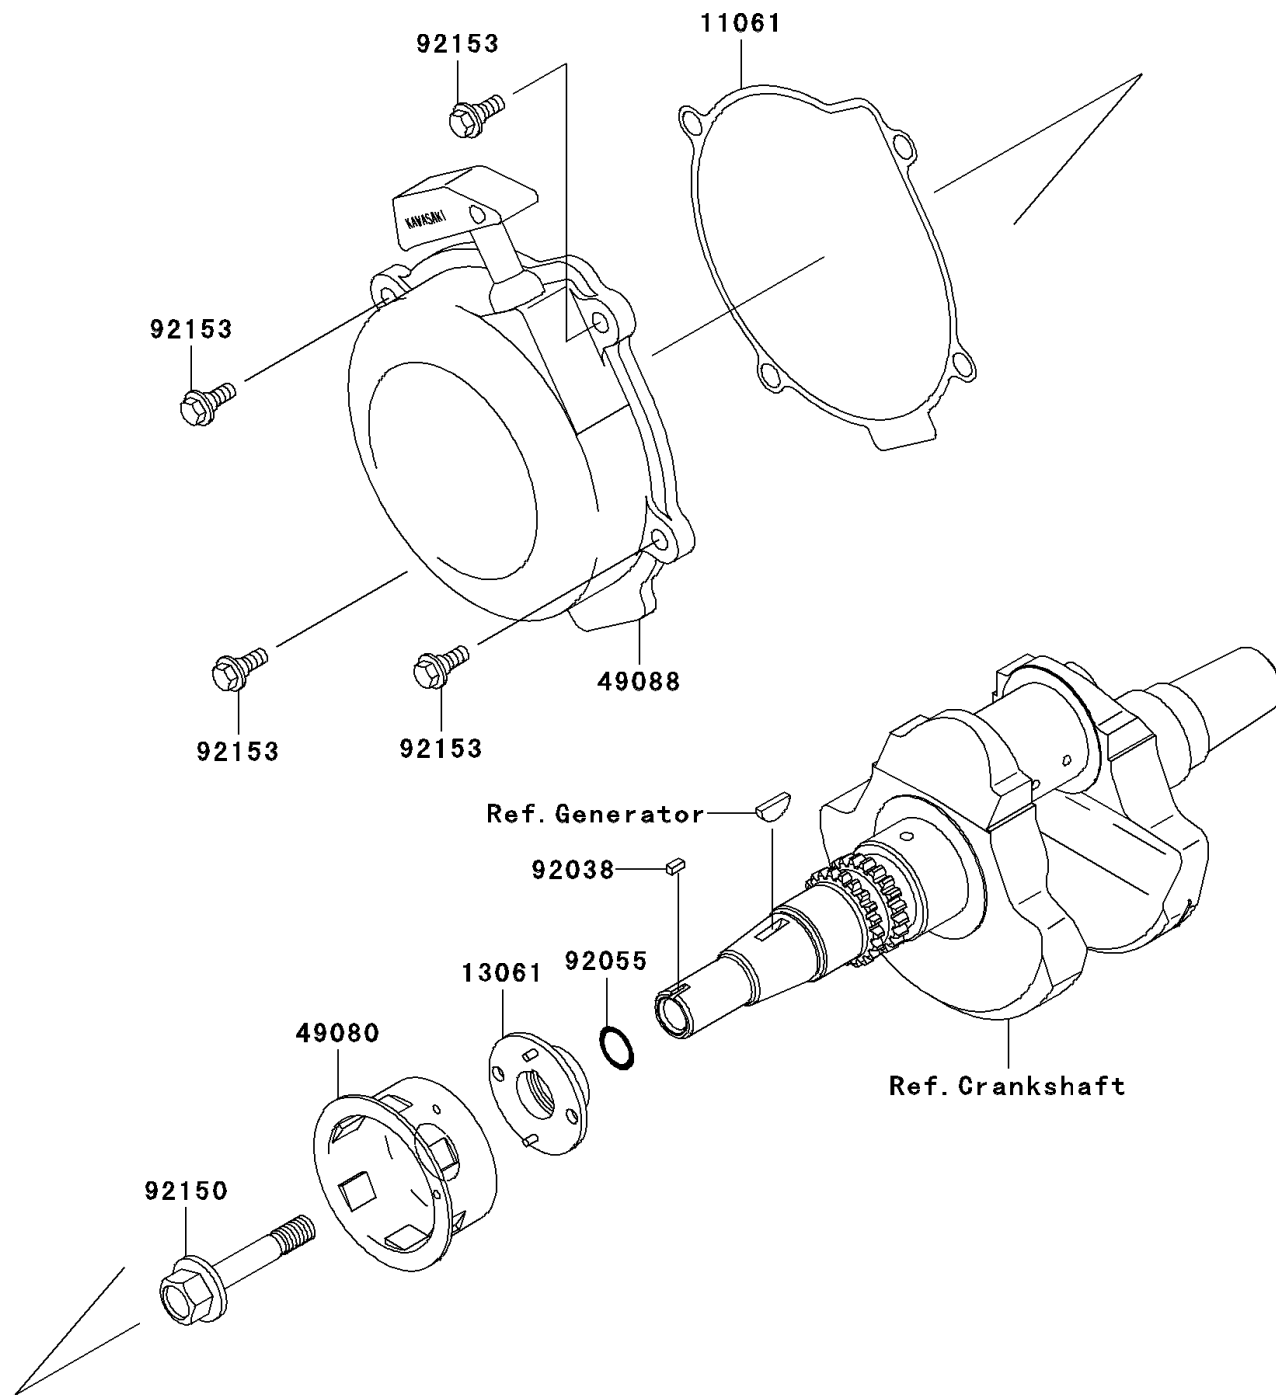

2007 Brute Force 750 4x4i PARTS DIAGRAM

Recoil Starter

E3040

2007 Brute Force 750 4x4i PARTS LIST

Recoil Starter

ITEM NAME	PART NUMBER	QUANTITY
GASKET,RECOIL STARTER (Ref # 11061)	11061-1153	1
BOSS (Ref # 13061)	13061-1873	1
PULLEY-STARTING (Ref # 49080)	49080-1061	1
STARTER-RECOIL (Ref # 49088)	49088-1058	1
KEY,SUNK (Ref # 92038)	92038-1051	1
RING-O,19.8X2.2 (Ref # 92055)	92055-1215	1
BOLT,12X65 (Ref # 92150)	92150-1987	1
BOLT,FLANGED,6X16 (Ref # 92153)	92153-7007	1