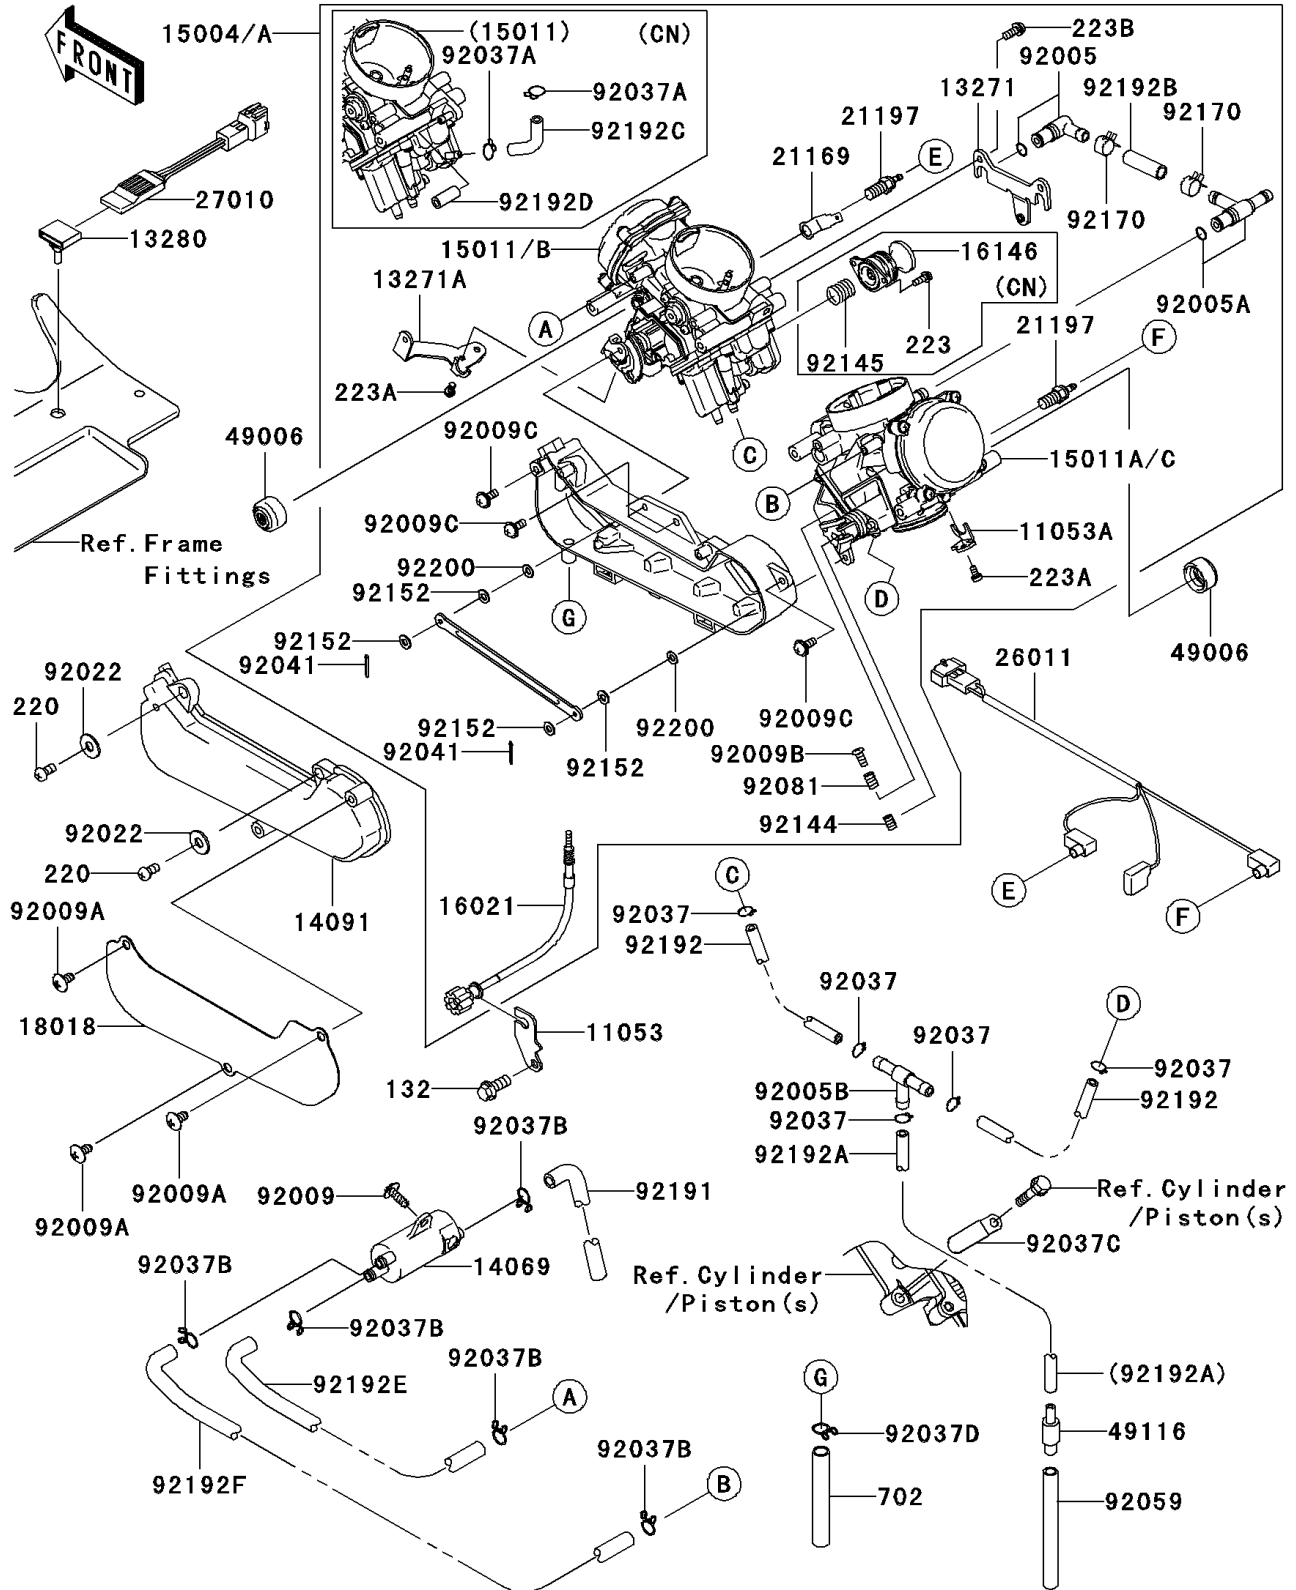

2007 Brute Force 750 4x4i PARTS DIAGRAM

Carburetor(C7F)

E1611A

2007 Brute Force 750 4x4i PARTS LIST

Carburetor(C7F)

ITEM NAME	PART NUMBER	QUANTITY
BRACKET (Ref # 11053)	11053-1299	1
BRACKET (Ref # 11053A)	11053-1606	1
PLATE (Ref # 13271)	13271-0750	1
PLATE (Ref # 13271A)	13271-0751	1
HOLDER,CARBURETOR (Ref # 13280)	13280-1253	1
BREATHER (Ref # 14069)	14069-0002	1
COVER (Ref # 14091)	14091-0360	1
SCREW-THROTTLE STOP (Ref # 16021)	16021-0011	1
PLATE-HEAT GUARD (Ref # 18018)	18018-0004	1
TERMINAL (Ref # 21169)	21169-0001	1
HEATER (Ref # 21197)	21197-1006	1
WIRE-LEAD (Ref # 26011)	26011-0030	1
SWITCH (Ref # 27010)	27010-0013	1
BOOT,STARTER CABLE (Ref # 49006)	49006-1353	1
VALVE-ASSY (Ref # 49116)	49116-1126	1
FITTING (Ref # 92005)	92005-0029	1
FITTING (Ref # 92005A)	92005-0030	1
FITTING,TUBE,T-TYPE (Ref # 92005B)	92005-1017	1
SCREW,TAPPING (Ref # 92009)	92009-1113	1
SCREW,6X12 (Ref # 92009A)	92009-1480	1
SCREW,SYNCHRONIZE (Ref # 92009B)	92009-1858	1
SCREW (Ref # 92009C)	92009-1878	1
WASHER,5.2X13X1 (Ref # 92022)	92022-1380	1
CLAMP,TUBE (Ref # 92037)	92037-010	1
CLAMP,TUBE (Ref # 92037B)	92037-147	1
BOLT-FLANGED-SMALL,6X14 (Ref # 132)	132Y0614	1
SCREW-PAN-CROS,4X8 (Ref # 220)	220B0408	1
SCREW-PAN-WS-CROS,4X8 (Ref # 223A)	223D0408	1
SCREW-PAN-WS-CROS,5X14 (Ref # 223B)	223D0514	1